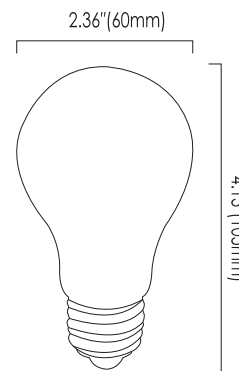

Project : _____
 Type : _____
 Drawn by : _____
 Catalogue No. : _____
 Date : _____

VO-FA19W7-120

VO-FA19W8-120-30-D-M

VO-FA19-WH-W7-120
White Filament

Specifications

Model No.		☐ VO-FA19W7-120	☐ VO-FA19W8-120-30-D-M	☐ VO-FA19-WH-W7-120
General	CCT	☐3000K ☐4000K ☐5000K	3000K	☐3000K ☐4000K ☐5000K
	Watts	7W	8W	7W
	Lumen	800Lm	800Lm	800Lm
	Base	E26	E26	E26
	Volts	120V	120V	120V
	CRI	>80	>80	>80
	Beam Angle	360°	360°	360°
	Hours Rated	15,000Hrs	15,000Hrs	15,000Hrs
	Product Size	4.13"(H) x2.36"(Φ)	4.13"(H) x2.36"(Φ)	4.13"(H) x2.36"(Φ)
Electrical	IP Grade	IP20	IP20	IP20
	Power Factor	>0.7	>0.7	>0.7
	Storage temperature	-25°C ~ 40°C	-25°C ~ 40°C	-25°C ~ 40°C
	Operating Temperature	-25°C ~ 40°C	-25°C ~ 40°C	-25°C ~ 40°C
Physical	Lens Material	Glass	Glass	Glass
	Bulb Head Color	Clear	Milky	Clear
	Weight (g)	35 (±5g)	35 (±5g)	35 (±5g)
Additional Information	Additional Info	Dimmable	Dimmable	Dimmable
	Rated For Enclosed Fixture	Yes	Yes	Yes
	Warranty	3Years	3Years	3Years
Compliance	Certification	cUL	cUL	cUL

Compliances

- cUL
- IP20

Dimensions & Weights

Model No.	VO-FA19W7-120	VO-FA19W8-120-30-D-M	VO-FA19-WH-W7-120
Diameter in. (mm)	2.36(60)	2.36(60)	2.36(60)
Height in. (mm)	4.13(105)	4.13(105)	4.13(105)
Net weight(g)	35(±5g)	35(±5g)	35(±5g)

VO-FA19W7-120

VO-FA19W8-120-30-D-M

VO-FA19-WH-W7-120
White Filament

Product Details

Lumen Details

Model No.:	Watts (W)	2700K		3000K		4000K		5000K		6000K	
		Lumen Output (LM)	Efficiency (LM/W)	Lumen Output (LM)	Efficiency (LM/W)	Lumen Output (LM)	Efficiency (LM/W)	Lumen Output (LM)	Efficiency (LM/W)	Lumen Output (LM)	Efficiency (LM/W)
VO-FA19W7-120	7W	/	/	825	136	871	144	870	145	/	/
VO-FA19W8-120-30-D-M	8W	/	/	835	125	/	/	/	/	/	/
VO-FA19-WH-W7-120	7W	/	/	832	118	842	120	800	114	/	/