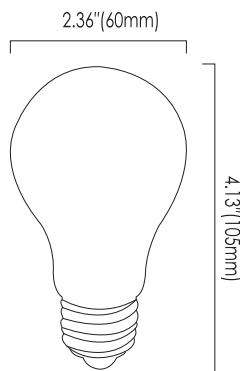

Project : _____
 Type : _____
 Drawn by : _____
 Catalogue No. : _____
 Date : _____

VO-FA19W7-120

VO-FA19W8-120-30-D-M

VO-FA19-WH-W7-120
White Filament

Specifications

Model No.		☐ VO-FA19W7-120	☐ VO-FA19W8-120-30-D-M	☐ VO-FA19-WH-W7-120
General	CCT	☐3000K ☐4000K ☐5000K	3000K	☐3000K ☐4000K ☐5000K
	Watts	7W	8W	7W
	Lumen	800Lm	800Lm	800Lm
	Base	E26	E26	E26
	Volts	120V	120V	120V
	CRI	>80	>80	>80
	Beam Angle	360°	360°	360°
	Hours Rated	15,000Hrs	15,000Hrs	15,000Hrs
	Product Size	4.13"(H) x2.36"(Φ)	4.13"(H) x2.36"(Φ)	4.13"(H) x2.36"(Φ)
Electrical	IP Grade	IP20	IP20	IP20
	Power Factor	>0.7	>0.7	>0.7
	Storage temperature	-25°C ~ 40°C	-25°C ~ 40°C	-25°C ~ 40°C
	Operating Temperature	-25°C ~ 40°C	-25°C ~ 40°C	-25°C ~ 40°C
Physical	Lens Material	Glass	Glass	Glass
	Bulb Head Color	Clear	Milky	Clear
	Weight (g)	35 (±5g)	35 (±5g)	35 (±5g)
Additional Information	Additional Info	Dimmable	Dimmable	Dimmable
	Rated For Enclosed Fixture	Yes	Yes	Yes
	Warranty	3Years	3Years	3Years
Compliance	Certification	cUL	cUL	cUL

Compliances

- cUL
- IP20

Dimensions & Weights

Model No.	VO-FA19W7-120	VO-FA19W8-120-30-D-M	VO-FA19-WH-W7-120
Diameter in. (mm)	2.36(60)	2.36(60)	2.36(60)
Height in. (mm)	4.13(105)	4.13(105)	4.13(105)
Net weight(g)	35(±5g)	35(±5g)	35(±5g)

VO-FA19W7-120

VO-FA19W8-120-30-D-M

VO-FA19-WH-W7-120
White Filament

Product Details

Lumen Details

Model No.:	Watts (W)	2700K		3000K		4000K		5000K		6000K	
		Lumen Output (LM)	Efficiency (LM/W)	Lumen Output (LM)	Efficiency (LM/W)	Lumen Output (LM)	Efficiency (LM/W)	Lumen Output (LM)	Efficiency (LM/W)	Lumen Output (LM)	Efficiency (LM/W)
VO-FA19W7-120	7W	/	/	825	136	871	144	870	145	/	/
VO-FA19W8-120-30-D-M	8W	/	/	835	125	/	/	/	/	/	/
VO-FA19-WH-W7-120	7W	/	/	832	118	842	120	800	114	/	/