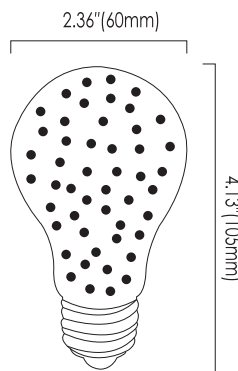

Project : _____
 Type : _____
 Drawn by : _____
 Catalogue No. : _____
 Date : _____

VO-FA19W7-120

VO-FA19W8-120-30-D-M

VO-FA19-WH-W7-120
White Filament

Specifications

Model No.		☐ VO-FA19W7-120	☐ VO-FA19W8-120-30-D-M	☐ VO-FA19-WH-W7-120
General	CCT	☐3000K ☐4000K ☐5000K	3000K	☐3000K ☐4000K ☐5000K
	Watts	7W	8W	7W
	Lumen	800Lm	800Lm	800Lm
	Base	E26	E26	E26
	Volts	120V	120V	120V
	CRI	>80	>80	>80
	Beam Angle	360°	360°	360°
	Hours Rated	15,000Hrs	15,000Hrs	15,000Hrs
	Product Size	4.13"(H) x2.36"(Φ)	4.13"(H) x2.36"(Φ)	4.13"(H) x2.36"(Φ)
Electrical	IP Grade	IP20	IP20	IP20
	Power Factor	>0.7	>0.7	>0.7
	Storage temperature	-25°C ~ 40°C	-25°C ~ 40°C	-25°C ~ 40°C
	Operating Temperature	-25°C ~ 40°C	-25°C ~ 40°C	-25°C ~ 40°C
Physical	Lens Material	Glass	Glass	Glass
	Bulb Head Color	Clear	Milky	Clear
	Weight (g)	35 (±5g)	35 (±5g)	35 (±5g)
Additional Information	Additional Info	Dimmable	Dimmable	Dimmable
	Rated For Enclosed Fixture	Yes	Yes	Yes
	Warranty	3Years	3Years	3Years
Compliance	Certification	cUL	cUL	cUL

Compliances

- cUL
- IP20

Dimensions & Weights

Model No.	VO-FA19W7-120	VO-FA19W8-120-30-D-M	VO-FA19-WH-W7-120
Diameter in. (mm)	2.36(60)	2.36(60)	2.36(60)
Height in. (mm)	4.13(105)	4.13(105)	4.13(105)
Net weight(g)	35(±5g)	35(±5g)	35(±5g)

VO-FA19W7-120

VO-FA19W8-120-30-D-M

VO-FA19-WH-W7-120
White Filament

Product Details

Lumen Details

Model No.:	Watts (W)	2700K		3000K		4000K		5000K		6000K	
		Lumen Output (LM)	Efficiency (LM/W)	Lumen Output (LM)	Efficiency (LM/W)	Lumen Output (LM)	Efficiency (LM/W)	Lumen Output (LM)	Efficiency (LM/W)	Lumen Output (LM)	Efficiency (LM/W)
VO-FA19W7-120	7W	/	/	825	136	871	144	870	145	/	/
VO-FA19W8-120-30-D-M	8W	/	/	835	125	/	/	/	/	/	/
VO-FA19-WH-W7-120	7W	/	/	832	118	842	120	800	114	/	/