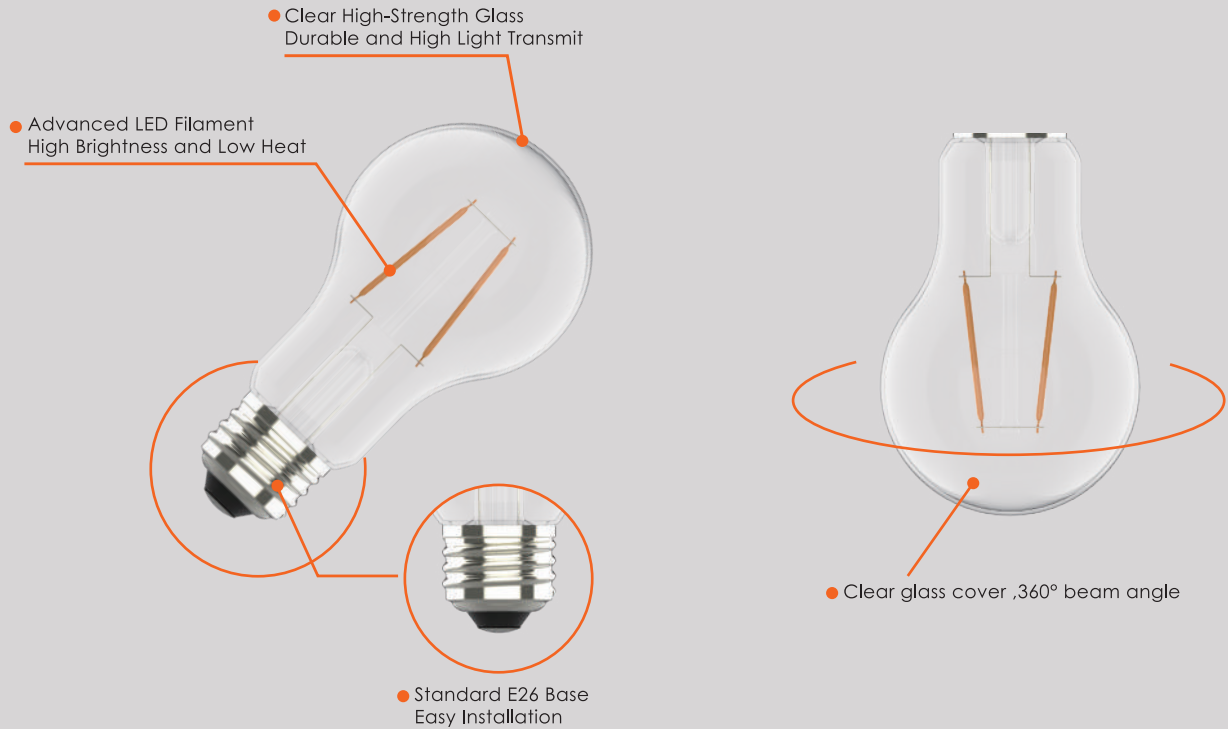

Project : _____
 Type : _____
 Drawn by : _____
 Catalogue No. : _____
 Date : _____

VO-FA19W7-120

VO-FA19W8-120-30-D-M

VO-FA19-WH-W7-120
White Filament

Specifications

Model No.		☐ VO-FA19W7-120	☐ VO-FA19W8-120-30-D-M	☐ VO-FA19-WH-W7-120
General	CCT	☐3000K ☐4000K ☐5000K	3000K	☐3000K ☐4000K ☐5000K
	Watts	7W	8W	7W
	Lumen	800Lm	800Lm	800Lm
	Base	E26	E26	E26
	Volts	120V	120V	120V
	CRI	>80	>80	>80
	Beam Angle	360°	360°	360°
	Hours Rated	15,000Hrs	15,000Hrs	15,000Hrs
	Product Size	4.13"(H) x2.36"(Φ)	4.13"(H) x2.36"(Φ)	4.13"(H) x2.36"(Φ)
Electrical	IP Grade	IP20	IP20	IP20
	Power Factor	>0.7	>0.7	>0.7
	Storage temperature	-25°C ~ 40°C	-25°C ~ 40°C	-25°C ~ 40°C
	Operating Temperature	-25°C ~ 40°C	-25°C ~ 40°C	-25°C ~ 40°C
Physical	Lens Material	Glass	Glass	Glass
	Bulb Head Color	Clear	Milky	Clear
	Weight (g)	35 (±5g)	35 (±5g)	35 (±5g)
Additional Information	Additional Info	Dimmable	Dimmable	Dimmable
	Rated For Enclosed Fixture	Yes	Yes	Yes
	Warranty	3Years	3Years	3Years
Compliance	Certification	cUL	cUL	cUL

Compliances

- cUL
- IP20

Dimensions & Weights

Model No.	VO-FA19W7-120	VO-FA19W8-120-30-D-M	VO-FA19-WH-W7-120
Diameter in. (mm)	2.36(60)	2.36(60)	2.36(60)
Height in. (mm)	4.13(105)	4.13(105)	4.13(105)
Net weight(g)	35(±5g)	35(±5g)	35(±5g)

VO-FA19W7-120

VO-FA19W8-120-30-D-M

VO-FA19-WH-W7-120
White Filament

Product Details

Lumen Details

Model No.:	Watts (W)	2700K		3000K		4000K		5000K		6000K	
		Lumen Output (LM)	Efficiency (LM/W)	Lumen Output (LM)	Efficiency (LM/W)	Lumen Output (LM)	Efficiency (LM/W)	Lumen Output (LM)	Efficiency (LM/W)	Lumen Output (LM)	Efficiency (LM/W)
VO-FA19W7-120	7W	/	/	825	136	871	144	870	145	/	/
VO-FA19W8-120-30-D-M	8W	/	/	835	125	/	/	/	/	/	/
VO-FA19-WH-W7-120	7W	/	/	832	118	842	120	800	114	/	/