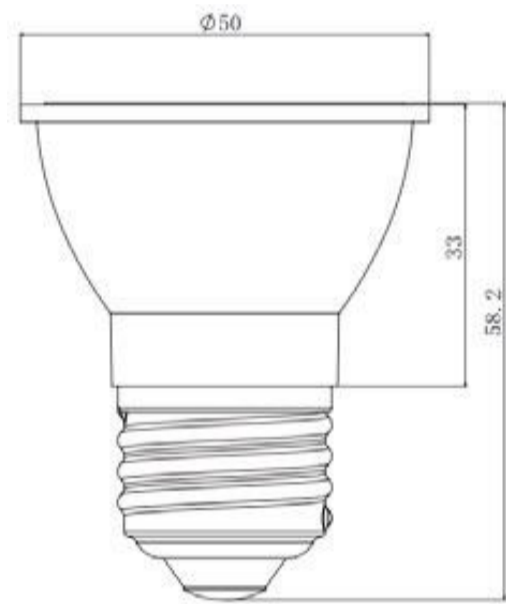

Technical data

Suitable for damp locations.
Suitable for use in enclosed fixtures.

Healthy lighting
No Mercury
No damage to Skin
Low energy consumption

Brightness

CRI > 80

25 000 Hrs

Instant On

No Flicker

No Glare

Efficient Thermal
Dissipation

Dimmable

VO-PAR16W 7-120-30-S-D

VO-PAR16W 7-120-40-S-D

VO-PAR16W 7-120-50-S-D

Prodct Code	VO-PAR16W 7-120-30-S-D	VO-PAR16W 7-120-40-S-D	VO-PAR16W 7-120-50-S-D
Body Size	L (mm)	58±2	
	D (mm)	50±2	
LED Brand	HONGLI		
LED QTY (pcs)	8		
Beam angle	38±6°		
Dimmable	Y		
Input Voltage (V)	120V 60Hz		
Power (w)	7W		
Luminous Flux	560lm		
Color Temperature	3000K/4000K/5000K		
SDCM	<7		
CRI	>80		
Power Factor	>0.7		
Lifetime (Hrs)	25000		
Certification Requirements	■ UL ■ E-STAR		

VO-PAR16W5-120-30-S-D

VO-PAR16W5-120-40-S-D

VO-PAR16W5-120-50-S-D

Prodct Code	VO-PAR16W5-120-30-S-D	VO-PAR16W5-120-40-S-D	VO-PAR16W5-120-50-S-D
Body Size	L (mm)	58±2	
	D (mm)	50±2	
LED Brand	HONGLI		
LED QTY (pcs)	5		
Beam angle	38±6°		
Dimmable	Y		
Input Voltage (V)	120V 60Hz		
Power (w)	5W		
Luminous Flux	350lm		
Color Temperature	3000K/4000K/5000K		
SDCM	<7		
CRI	>80		
Power Factor	>0.7		
Lifetime (Hrs)	25000		
Certification Requirements	■ UL ■ E-STAR