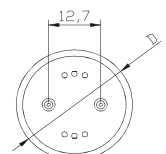

Certifications

Specifications

Item Number	Rated Wattage (W)	Length (mm)	CCT (Kelvin)	Rated Luminous flux (lm)	CRI (Ra)	Beam angle (Degree)	Dimming
LED T8 Glass Tube							
SYHU-T8GA1215M-40-A	15	1200	4000K	1779	>80	>220°	No
SYHU-T8GA1215M-50-A	15	1200	5000K	1840	>80	>220°	No
SYHU-T8GA1218M-40-A	18	1200	4000K	2299	>80	>220°	No
SYHU-T8GA1218M-50-A	18	1200	5000K	2400	>80	>220°	No

Dimension Diagram

Maximum overall length (mm)	2ft	4ft
A	588	1198
B	595	1205
C	603	1213

Operation and Maintenance Tips

Store and use the lamps the same way as standard fluorescent lamps.

- Lamps should be kept free from contamination.
- Switch off mains supply before installing/removing lamp
- Good condition of the lamp-holder contacts is important to ensure proper operation of lamp.
- For direct wire please check the provided installation instructions.
- Use in fully enclosed fixtures may affect life performance
- Not for use in emergency lighting circuits.