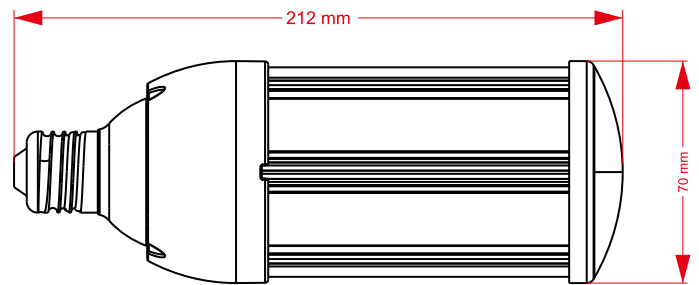

Part No.	TK-SCL-27W (4000k/5000K)
Watt	27W
Lumen	3240 Lumen±
Color Temperature	4000K/5000K
LED	140 PCS Epistar SMD 2835
Replaces	80W HPS
Dimension	Φ 70*212 MM
Housing	PC+AL
Cover	Clean
Input Voltage	AC100-277V/200-480V
CRI	>80
Waterproof Rating	IP64
Lumen Efficacy	120 lm/W
Viewing Angle	360 degree
PFC	>90
Base Options	E26 E39
Lifespan (Hrs)	> 50,000Hours
Warranty	5 Years

Packaging

1pcs per box

Box Size 250*95*95mm

Gross Weight 0.56kg

24pcs per carton

Carton Size 525*330*430 mm

Gross Weight 13.5 kg

INDOOR AND OUTDOOR APPLICATIONS