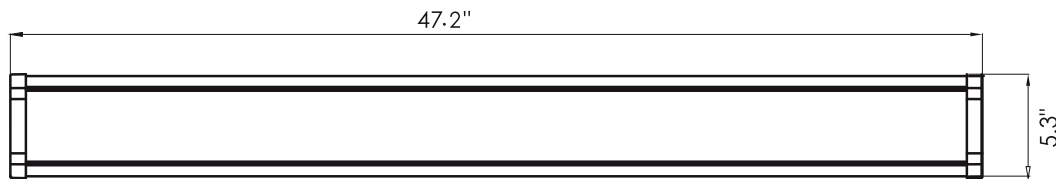

#### Specification

Model No.	Power	Input Voltage	Brightness	CCT	L x W x H
VO-WR5FT4W48-120-3Way-L	48W	120-277V	5520LM	3000K/4000K/5000K Adjustable	47.2" x 5.3" x 2.1"

#### General Characteristics

<b>Fixture Life Hours</b>	50000 Hours
<b>Bulb</b>	Integrated LED
<b>Lumens Per Watt (LPW)</b>	110.00
<b>Safety Rating</b>	ETL - Damp Location
<b>Fixture Characteristics</b>	
Shape	Linear
Mounting	Surface / Suspend
Use Location	Indoor
<b>Electrical Characteristics</b>	
Watts	48 W
Volts	120-277V
Power Factor	0.95
Operating Temperature	-20°C to 45°C (-4°F to 113°F)
<b>Light Characteristics</b>	
Brightness	5520 Lumens
Color Accuracy (CRI)	80
Color Temperature	4000K / 5000K / 3Way CCT
Beam Angle	110°
<b>Product Dimensions</b>	
Item Dimensions (in)	(L) 47.6 (W) 5.3 (H) 2.1