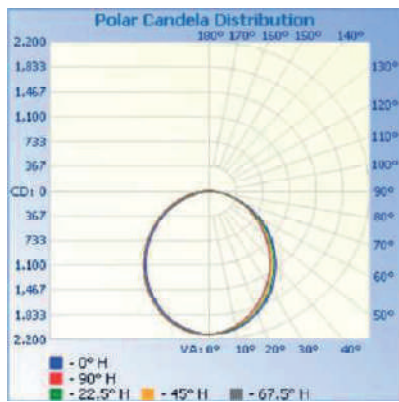

#### General Characteristics

<b>Fixture Life Hours</b>	50000 Hours
<b>Bulb</b>	Integrated LED
<b>Lumens Per Watt (LPW)</b>	110.00
<b>Safety Rating</b>	ETL - Damp Location
<b>Fixture Characteristics</b>	
Shape	Linear
Mounting	Surface / Suspend
Use Location	Indoor
<b>Electrical Characteristics</b>	
Watts	48 W
Volts	120-277V
Power Factor	0.95
Operating Temperature	-20°C to 45°C (-4°F to 113°F)
<b>Light Characteristics</b>	
Brightness	5520 Lumens
Color Accuracy (CRI)	80
Color Temperature	4000K / 5000K / 3Way CCT
Beam Angle	110°
<b>Product Dimensions</b>	
Item Dimensions (in)	(L) 47.6 (W) 5.3 (H) 2.1

#### Goniophotometer Test

	Efficiency	Lumens	Horizontal Spread	Vertical Spread
Field (%10):	%96.7	5,219.0	161.9	156.3
Beam (%50):	%64.7	3,489.3	99	101.8
Total:	%99.9	5,389.7		

	Center Beam FC	Beam Width
0.7ft	4,758.52 fc	1.6ft 1.6ft
1.3ft	1,189.63 fc	3.3ft 3.1ft
2.0ft	528.73 fc	4.9ft 4.7ft
2.7ft	297.41 fc	6.6ft 6.2ft
3.3ft	190.34 fc	8.2ft 7.8ft
4.0ft	132.18 fc	9.8ft 9.4ft