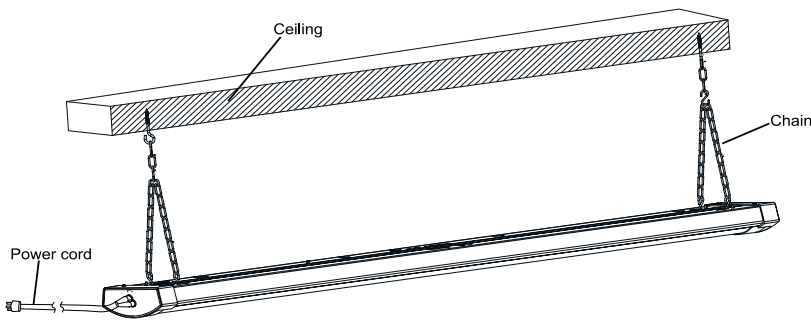

Suspension Mounting