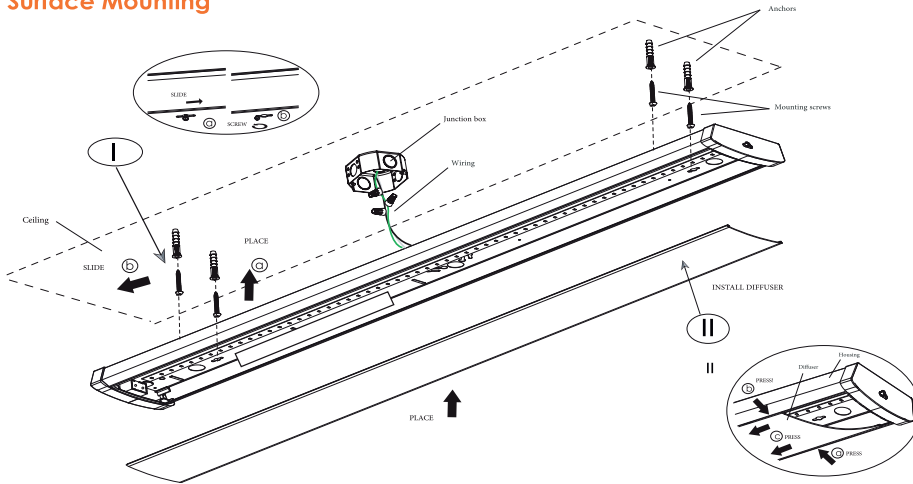

4FT Linkable Wrap Light

Specification

Model No.	Power	Input Voltage	Brightness	CCT	L x W x H
VO-WR5FT4W48-120-3Way-L	48W	120-277V	5520LM	3000K/4000K/5000K Adjustable	47.2" x 5.3" x 2.1"

General Characteristics

Fixture Life Hours	50000 Hours
Bulb	Integrated LED
Lumens Per Watt (LPW)	110.00
Safety Rating	ETL - Damp Location
Fixture Characteristics	
Shape	Linear
Mounting	Surface / Suspend
Use Location	Indoor
Electrical Characteristics	
Watts	48 W
Volts	120-277V
Power Factor	0.95
Operating Temperature	-20°C to 45°C (-4°F to 113°F)
Light Characteristics	
Brightness	5520 Lumens
Color Accuracy (CRI)	80
Color Temperature	4000K / 5000K / 3Way CCT
Beam Angle	110°
Product Dimensions	
Item Dimensions (in)	(L) 47.6 (W) 5.3 (H) 2.1

Options:
(Sell Separately)

- Double Head Male Connector
- Linking Cable
- Power Cord
- Chain Kit

Options:

(Sell Separately)

Connector

Linking Cable

Power Cord

Chain Kit

Surface Mounting

Suspension Mounting

Goniophotometer Test

Center Beam FC	Illuminance at a Distance	
	Beam Width	Beam Width
0.7ft	4,758.52 fc	1.6ft 1.6ft
1.3ft	1,189.63 fc	3.3ft 3.1ft
2.0ft	528.73 fc	4.9ft 4.7ft
2.7ft	297.41 fc	6.6ft 6.2ft
3.3ft	190.34 fc	8.2ft 7.8ft
4.0ft	132.18 fc	9.8ft 9.4ft