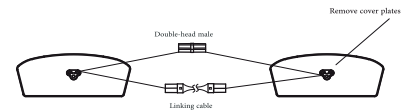

Surface Mounting