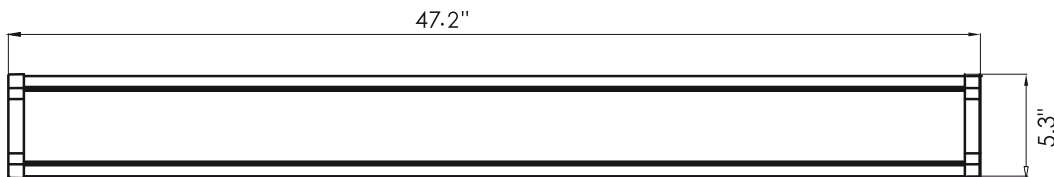

4FT Linkable Wrap Light

Specification

Model No.	Power	Input Voltage	Brightness	CCT	L x W x H
VO-WR5FT4W48-120-3Way-L	48W	120-277V	5520LM	3000K/4000K/5000K Adjustable	47.2" x 5.3" x 2.1"

General Characteristics

Fixture Life Hours	50000 Hours
Bulb	Integrated LED
Lumens Per Watt (LPW)	110.00
Safety Rating	ETL - Damp Location
Fixture Characteristics	
Shape	Linear
Mounting	Surface / Suspend
Use Location	Indoor
Electrical Characteristics	
Watts	48 W
Volts	120-277V
Power Factor	0.95
Operating Temperature	-20°C to 45°C (-4°F to 113°F)
Light Characteristics	
Brightness	5520 Lumens
Color Accuracy (CRI)	80
Color Temperature	4000K / 5000K / 3Way CCT
Beam Angle	110°
Product Dimensions	
Item Dimensions (in)	(L) 47.6 (W) 5.3 (H) 2.1

Surface Mounting

Suspension Mounting

Goniophotometer Test

Center Beam FC	Illuminance at a Distance	
	Beam Width	Beam Width
0.7ft	4,758.52 fc	1.6ft 1.6ft
1.3ft	1,189.63 fc	3.3ft 3.1ft
2.0ft	528.73 fc	4.9ft 4.7ft
2.7ft	297.41 fc	6.6ft 6.2ft
3.3ft	190.34 fc	8.2ft 7.8ft
4.0ft	132.18 fc	9.8ft 9.4ft