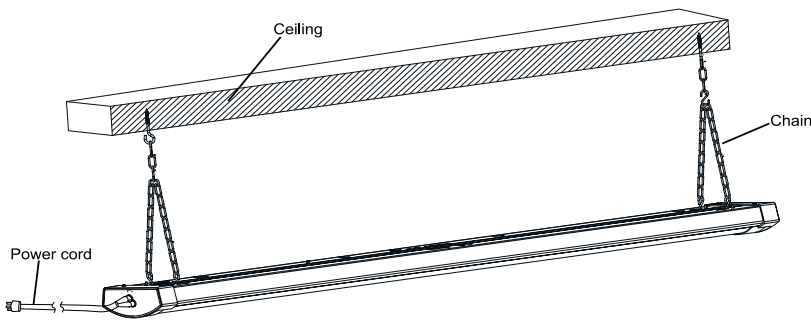

Fixture Life Hours	50000 Hours
Bulb	Integrated LED
Lumens Per Watt (LPW)	110.00
Safety Rating	ETL - Damp Location
Fixture Characteristics	
Shape	Linear
Mounting	Surface / Suspend
Use Location	Indoor
Electrical Characteristics	
Watts	48 W
Volts	120-277V
Power Factor	0.95
Operating Temperature	-20°C to 45°C (-4°F to 113°F)
Light Characteristics	
Brightness	5520 Lumens
Color Accuracy (CRI)	80
Color Temperature	4000K / 5000K / 3Way CCT
Beam Angle	110°
Product Dimensions	
Item Dimensions (in)	(L) 47.6 (W) 5.3 (H) 2.1

Options:
(Sell Separately)

- Double Head Male Connector
- Linking Cable
- Power Cord
- Chain Kit

Options:

(Sell Separately)

Connector

Linking Cable

Power Cord

Chain Kit

Surface Mounting

Suspension Mounting

Goniophotometer Test

Center Beam FC	Illuminance at a Distance	
	Beam Width	Beam Width
0.7ft	4,758.52 fc	1.6ft 1.6ft
1.3ft	1,189.63 fc	3.3ft 3.1ft
2.0ft	528.73 fc	4.9ft 4.7ft
2.7ft	297.41 fc	6.6ft 6.2ft
3.3ft	190.34 fc	8.2ft 7.8ft
4.0ft	132.18 fc	9.8ft 9.4ft