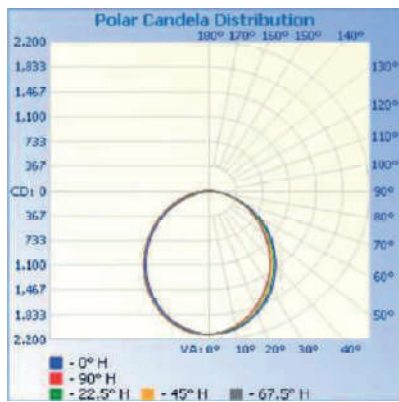

4FT Linkable Wrap Light

Specification

Model No.	Power	Input Voltage	Brightness	CCT	L x W x H
VO-WR5FT4W48-120-3Way-L	48W	120-277V	5520LM	3000K/4000K/5000K Adjustable	47.2" x 5.3" x 2.1"

General Characteristics

Fixture Life Hours	50000 Hours
Bulb	Integrated LED
Lumens Per Watt (LPW)	110.00
Safety Rating	ETL - Damp Location
Fixture Characteristics	
Shape	Linear
Mounting	Surface / Suspend
Use Location	Indoor
Electrical Characteristics	
Watts	48 W
Volts	120-277V
Power Factor	0.95
Operating Temperature	-20°C to 45°C (-4°F to 113°F)
Light Characteristics	
Brightness	5520 Lumens
Color Accuracy (CRI)	80
Color Temperature	4000K / 5000K / 3Way CCT
Beam Angle	110°
Product Dimensions	
Item Dimensions (in)	(L) 47.6 (W) 5.3 (H) 2.1

Surface Mounting

Suspension Mounting

Goniophotometer Test

Center Beam FC	Illuminance at a Distance	
	Beam Width	Beam Width
0.7ft	4,758.52 fc	1.6ft 1.6ft
1.3ft	1,189.63 fc	3.3ft 3.1ft
2.0ft	528.73 fc	4.9ft 4.7ft
2.7ft	297.41 fc	6.6ft 6.2ft
3.3ft	190.34 fc	8.2ft 7.8ft
4.0ft	132.18 fc	9.8ft 9.4ft

Vert. Spread: 101.8° Horiz. Spread: 99.0°

	Efficiency	Lumens	Horizontal Spread	Vertical Spread
Field (%10):	%96.7	5,219.0	161.9	156.3
Beam (%50):	%64.7	3,489.3	99	101.8
Total:	%99.9	5,389.7		