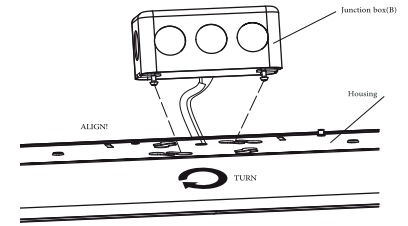

Fixture Life Hours	50000 Hours
Bulb	Integrated LED
Lumens Per Watt (LPW)	110.00
Safety Rating	ETL - Damp Location
Fixture Characteristics	
Shape	Linear
Mounting	Surface / Suspend
Use Location	Indoor
Electrical Characteristics	
Watts	48 W
Volts	120-277V
Power Factor	0.95
Operating Temperature	-20°C to 45°C (-4°F to 113°F)
Light Characteristics	
Brightness	5520 Lumens
Color Accuracy (CRI)	80
Color Temperature	4000K / 5000K / 3Way CCT
Beam Angle	110°
Product Dimensions	
Item Dimensions (in)	(L) 47.6 (W) 5.3 (H) 2.1

Options:
(Sell Separately)

- Double Head Male Connector
- Linking Cable
- Power Cord
- Chain Kit

Options:

(Sell Separately)

Connector

Linking Cable

Power Cord

Chain Kit

Surface Mounting

Suspension Mounting

Goniophotometer Test

Center Beam FC	Illuminance at a Distance	
	Beam Width	Beam Width
0.7ft	4,758.52 fc	1.6ft 1.6ft
1.3ft	1,189.63 fc	3.3ft 3.1ft
2.0ft	528.73 fc	4.9ft 4.7ft
2.7ft	297.41 fc	6.6ft 6.2ft
3.3ft	190.34 fc	8.2ft 7.8ft
4.0ft	132.18 fc	9.8ft 9.4ft