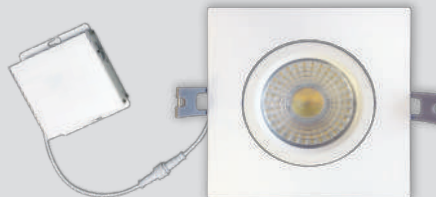

Gimbal LED Light

4" Round Gimbal LED

4" Round Gimbal LED (Air Tight)
- 3Way CCT Adjustable

4" Round Gimbal LED (Slim)
Option:
- 3Way CCT Adjustable
- 5Way CCT Adjustable

4" Square Gimbal LED

4" Square Gimbal LED (Air Tight)
- 3Way CCT Adjustable

4" Square Gimbal LED (Slim)
- 3Way CCT Adjustable

Specification		
	Round	Square
Model No.	VO-GRP4W10-120-D-3WY VO-GRP4W10-120-D-5WY WH BL BN	VO-GSP4W10-120-D-3WY WH BL BN
Lumen	750LM	
Power	10W	
Color Option	White / Black / Brush Nickle	
CRI	>80	
Input Voltage	120V/60Hz	
Power Factor	>0.7	
Beam Angle	38°	
Certification	ETL , ES	
Life Time	50000 hrs	

Features

Safe - This downlight comes with airtight back seal cap, prevent dust from falling into the lamp body. It is with IC rated & airtight junction box, protecting from overheating and designed to be installed in the ceiling surrounded by insulation.

It's ETL certified, which means it has met the nationally recognized safety requirements.

- **Energy Efficient** - With Energy Star labeled, it consumes only 10 watts, equivalent to 60W halogen. That's so easy to save up to 90% on the electric bill.
- **Rotatable Design** - with a gimbal trim, the light head is 38° vertical rotatable, which can be used for directional lighting.
- **Long Lifespan** - The lifespan is as long as 50,000 hours. We provide 5 years warranty and lifetime technical support.