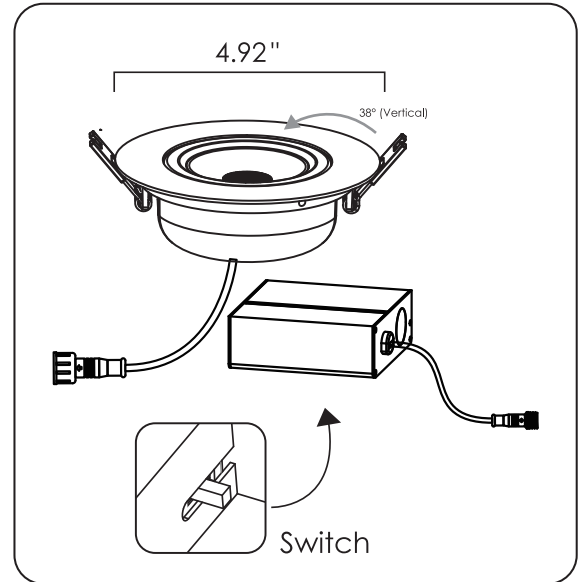

Gimbal LED Light

4" Round Gimbal LED

4" Round Gimbal LED (Air Tight)
- 3Way CCT Adjustable

4" Round Gimbal LED (Slim)
Option:
- 3Way CCT Adjustable
- 5Way CCT Adjustable

4" Square Gimbal LED

4" Square Gimbal LED (Air Tight)
- 3Way CCT Adjustable

4" Square Gimbal LED (Slim)
- 3Way CCT Adjustable

Specification		
	Round	Square
Model No.	VO-GRP4W10-120-D-3WY VO-GRP4W10-120-D-5WY WH BL BN	VO-GSP4W10-120-D-3WY WH BL BN
Lumen	750LM	
Power	10W	
Color Option	White / Black / Brush Nickle	
CRI	>80	
Input Voltage	120V/60Hz	
Power Factor	>0.7	
Beam Angle	38°	
Certification	ETL , ES	
Life Time	50000 hrs	

Features

Safe - This downlight comes with airtight back seal cap, prevent dust from falling into the lamp body. It is with IC rated & airtight junction box, protecting from overheating and designed to be installed in the ceiling surrounded by insulation.

It's ETL certified, which means it has met the nationally recognized safety requirements.

- **Energy Efficient** - With Energy Star labeled, it consumes only 10 watts, equivalent to 60W halogen. That's so easy to save up to 90% on the electric bill.
- **Rotatable Design** - with a gimbal trim, the light head is 38° vertical rotatable, which can be used for directional lighting.
- **Long Lifespan** - The lifespan is as long as 50,000 hours. We provide 5 years warranty and lifetime technical support.