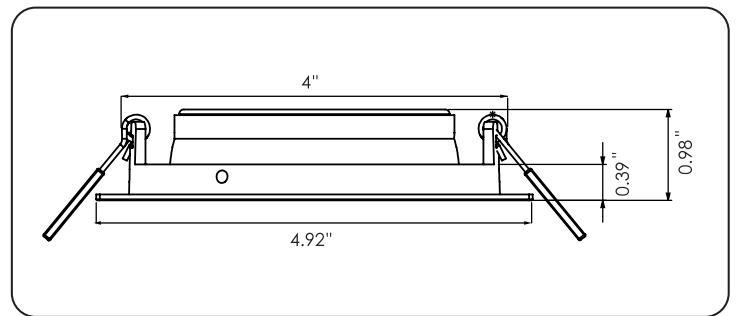

Features

Safe - This downlight comes with airtight back seal cap, prevent dust from falling into the lamp body. It is with IC rated & airtight junction box, protecting from overheating and designed to be installed in the ceiling surrounded by insulation.

It's ETL certified, which means it has met the nationally recognized safety requirements.

- **Energy Efficient** - With Energy Star labeled, it consumes only 10 watts, equivalent to 60W halogen. That's so easy to save up to 90% on the electric bill.
- **Rotatable Design** - with a gimbal trim, the light head is 38° vertical rotatable, which can be used for directional lighting.
- **Long Lifespan** - The lifespan is as long as 50,000 hours. We provide 5 years warranty and lifetime technical support.

Slim Gimbal