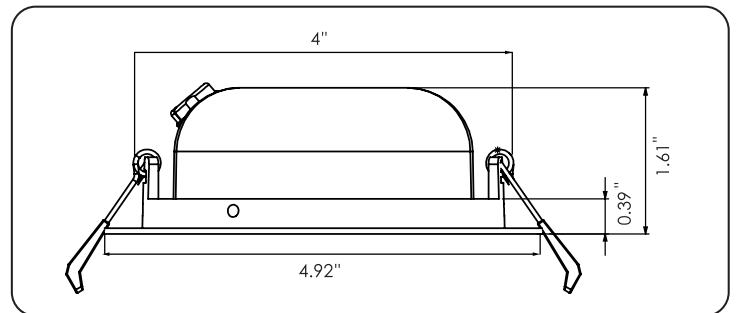

Airtight Gimbal