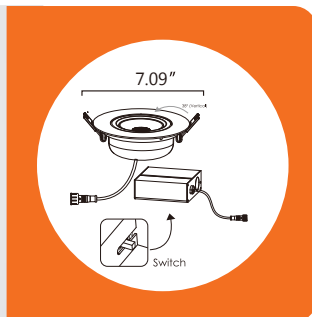

3Way CCT Adjustable 6" Gimbal Round Panel

Technical data

Prodct Code	VO-GRP6W13-120-D-3WY
Size	180*65.8MM(Lamp)/85*85*32MM(Driver)
LED TYPE	2835
Dimmable	YES
Input Voltage (V)	120V
Power (w)	13W
Luminous Flux	1050Lm
Color Temperature	3000K-4000K-5000K
SDCM	<7
CRI	>80
Lifetime (Hrs)	50000
Power Factor	>0.9
Certification Requirements	■ ETL ■ ES