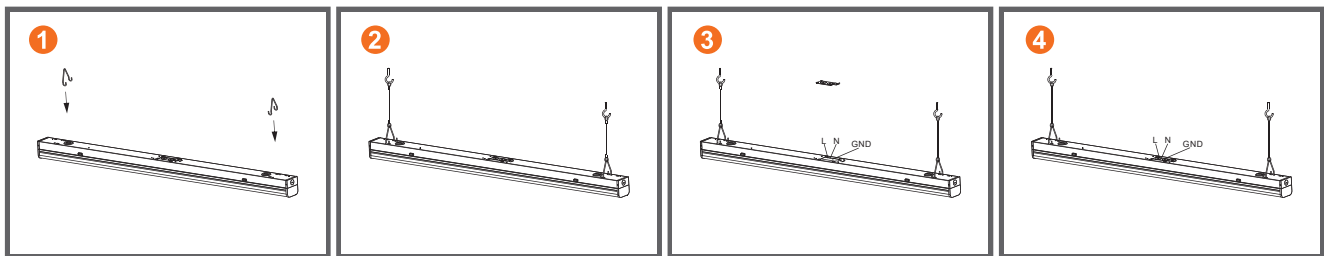

Linear Strip Fixture

Easy Open Push Button

Technical Specifications

Model No.:	RDS-TCS45-4FT347-CCT-A1	RDS-TCS90-8FT347-CCT-A1
Size	4 ft	8 ft
Watt Selectable	30W/35W/40W/45W	60W/70W/80W/90W
Voltage	120-347V	
Dimming	0-10 V	
CCT Selectable	3000K/4000K/5000K	
Lumens	3900LM - 5850 LM	7800LM - 11700 LM
Dimensions	48" x 2.6" x 2.79"	96" x 2.6" x 2.79"

Electrical

- Input voltage: 120-347VAC
- Power factor: >0.9
- THD: <20%

Applications

- Healthcare
- Hospitality
- Office
- Proper management
- Residential
- Retail

Installation

Surface Mount Installation

Chain Hang Installation

Linkable Installation

Dimensions

Models	L	W	H
RDS-TCS45-4FT347-CCT-A1	48"	2.6"	2.79"
RDS-TCS90-8FT347-CCT-A1	96"	2.6"	2.79"

Image Show