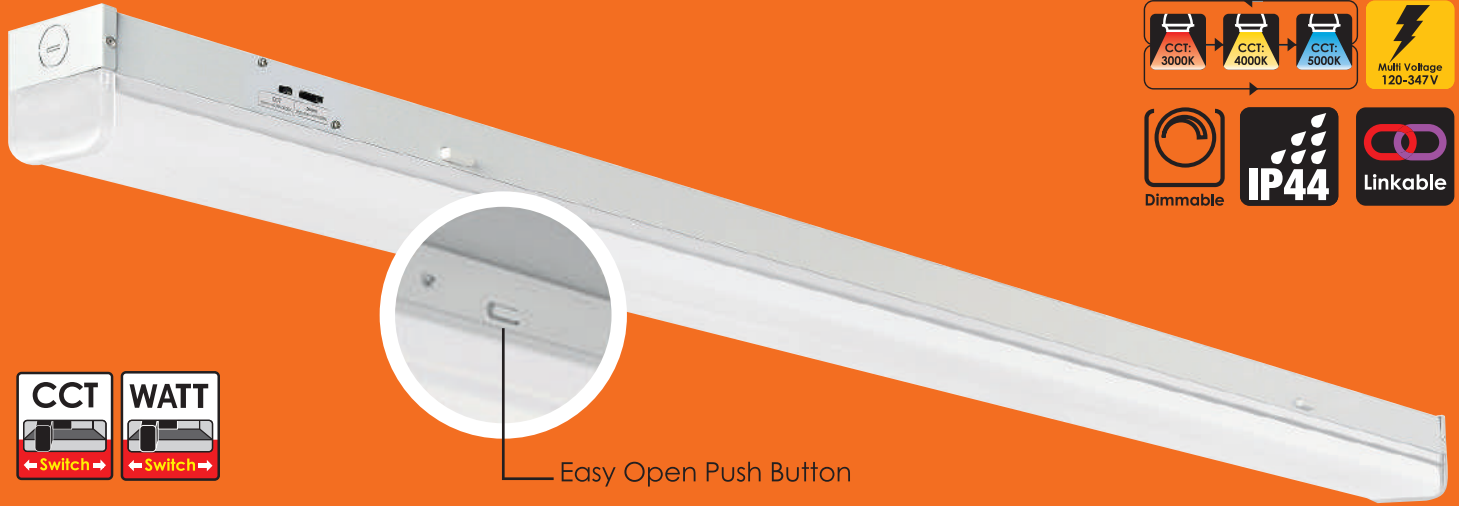

Linear Strip Fixture

Easy Open Push Button

Technical Specifications

Model No.:	RDS-TCS45-4FT347-CCT-A1	RDS-TCS90-8FT347-CCT-A1
Size	4 ft	8 ft
Watt Selectable	30W/35W/40W/45W	60W/70W/80W/90W
Voltage	120-347V	
Dimming	0-10 V	
CCT Selectable	3000K/4000K/5000K	
Lumens	3900LM - 5850 LM	7800LM - 11700 LM
Dimensions	48" x 2.6" x 2.79"	96" x 2.6" x 2.79"

Features

- 0-10 V Dimming
- Safe for food service applications
- For single or continuous row mounting
- 5 years warranty

Performance

- Rated lifetime L70 : 50/000 Hours
- CRI > 80
- Optional : Sensor & Emergency

Electrical

- Input voltage: 120-347VAC
- Power factor: >0.9
- THD: <20%

Applications

- Healthcare
- Hospitality
- Office
- Proper management
- Residential
- Retail

Installation

Surface Mount Installation

Chain Hang Installation

Linkable Installation

Dimensions

Models	L	W	H
RDS-TCS45-4FT347-CCT-A1	48"	2.6"	2.79"
RDS-TCS90-8FT347-CCT-A1	96"	2.6"	2.79"

Image Show