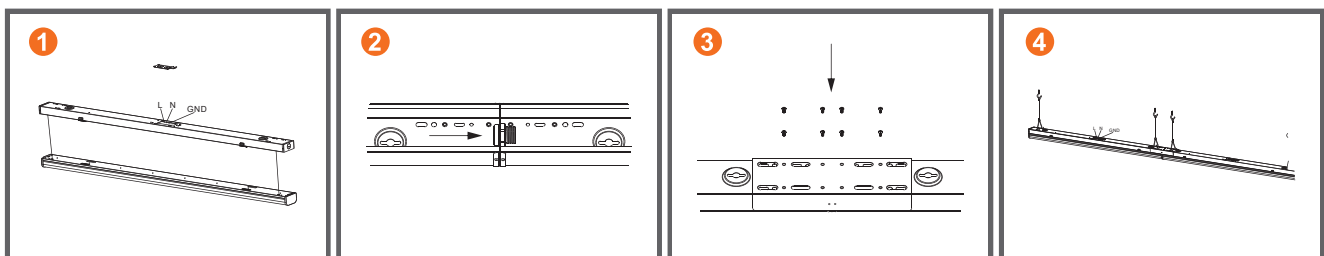

Linear Strip Fixture

Easy Open Push Button

Technical Specifications

Model No.:	RDS-TCS45-4FT347-CCT-A1	RDS-TCS90-8FT347-CCT-A1
Size	4 ft	8 ft
Watt Selectable	30W/35W/40W/45W	60W/70W/80W/90W
Voltage	120-347V	
Dimming	0-10 V	
CCT Selectable	3000K/4000K/5000K	
Lumens	3900LM - 5850 LM	7800LM - 11700 LM
Dimensions	48" x 2.6" x 2.79"	96" x 2.6" x 2.79"

Electrical

- Input voltage: 120-347VAC
- Power factor: >0.9
- THD: <20%

Applications

- Healthcare
- Hospitality
- Office
- Proper management
- Residential
- Retail

Installation

Surface Mount Installation

Chain Hang Installation

Linkable Installation

Dimensions

Models	L	W	H
RDS-TCS45-4FT347-CCT-A1	48"	2.6"	2.79"
RDS-TCS90-8FT347-CCT-A1	96"	2.6"	2.79"

Image Show