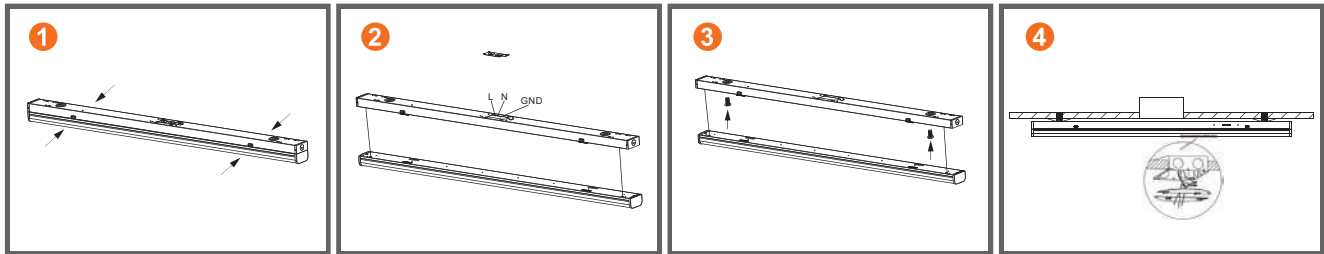

Linear Strip Fixture

Easy Open Push Button

Technical Specifications

Model No.:	RDS-TCS45-4FT347-CCT-A1	RDS-TCS90-8FT347-CCT-A1
Size	4 ft	8 ft
Watt Selectable	30W/35W/40W/45W	60W/70W/80W/90W
Voltage	120-347V	
Dimming	0-10 V	
CCT Selectable	3000K/4000K/5000K	
Lumens	3900LM - 5850 LM	7800LM - 11700 LM
Dimensions	48" x 2.6" x 2.79"	96" x 2.6" x 2.79"

Electrical

- Input voltage: 120-347VAC
- Power factor: >0.9
- THD: <20%

Applications

- Healthcare
- Hospitality
- Office
- Proper management
- Residential
- Retail

Installation

Surface Mount Installation

Chain Hang Installation

Linkable Installation

Dimensions

Models	L	W	H
RDS-TCS45-4FT347-CCT-A1	48"	2.6"	2.79"
RDS-TCS90-8FT347-CCT-A1	96"	2.6"	2.79"

Image Show