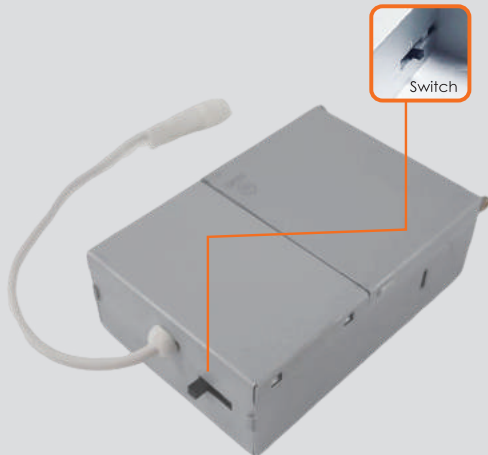

### 4" Slim Round Panel LED

#### 4" Slim Round Panel LED

Options:

- Wet Location

Specification	
	5Way CCT adjustable
Model No.	VO-RP4W10-120-D-5WY WH
Size	4.9"x0.8" (Lamp) 100*68.3*34.4MM(Driver)
Beam Angle	140°
Input	120V 60Hz
Power Factor	>0.9
Dimmable	Yes
Power (W )	10W
Luminous Flux	750LM
Color Temperature	2700K/3000K/3500K/4000K/5000K adjustable
CRI	>80
SDCM	<7
Life Tume ( Hrs )	50000
Certification Requirements	ETL / ES / 5 Years

### Features

- Safe - This downlight is IC Rated and airtight junction box, protecting from overheating and designed to be installed in the ceiling surrounded by insulation.

It is ETL certified, which means it has met the nationality recognized safety requirements.