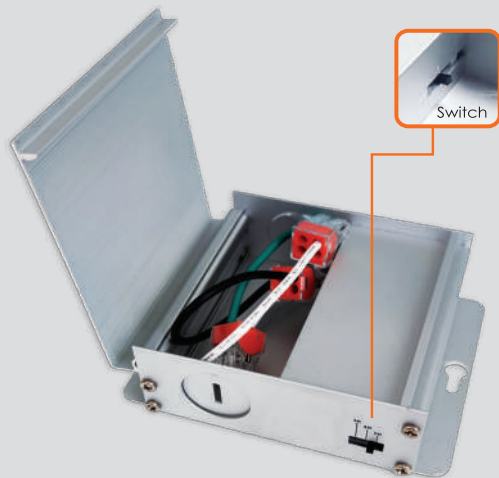

4" Slim Round Panel LED

4" Slim Round Panel LED

Options:

- Wet Location

Specification	
	3Way CCT adjustable
Model No.	VO-RP4W10-120-D-3WY WH
Size	4.9"x0.8" (Lamp) 3.3"x3.3"x1.2" (Driver)
Beam Angle	140°
Input	120V 60Hz
Power Factor	>0.9
Dimmable	Yes
Power (W)	10W
Luminous Flux	750LM
Color Temperature	3000K/4000K/5000K adjustable
CRI	>80
SDCM	<7
Life Tume (Hrs)	50000
Certification Requirements	ETL / ES / 5 Years

Features

- Safe - This downlight is IC Rated and airtight junction box, protecting from overheating and designed to be installed in the ceiling surrounded by insulation.

It is ETL certified, which means it has met the nationality recognized safety requirements.