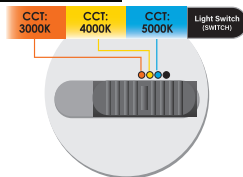

Dimensions

How to Select Your Light Color

Option 1:

Pick your favorite light color before installing

If you prefer just one color, select it on the fixture before installation.

Option 2:

Adjust your light color anytime with a regular wall light switch