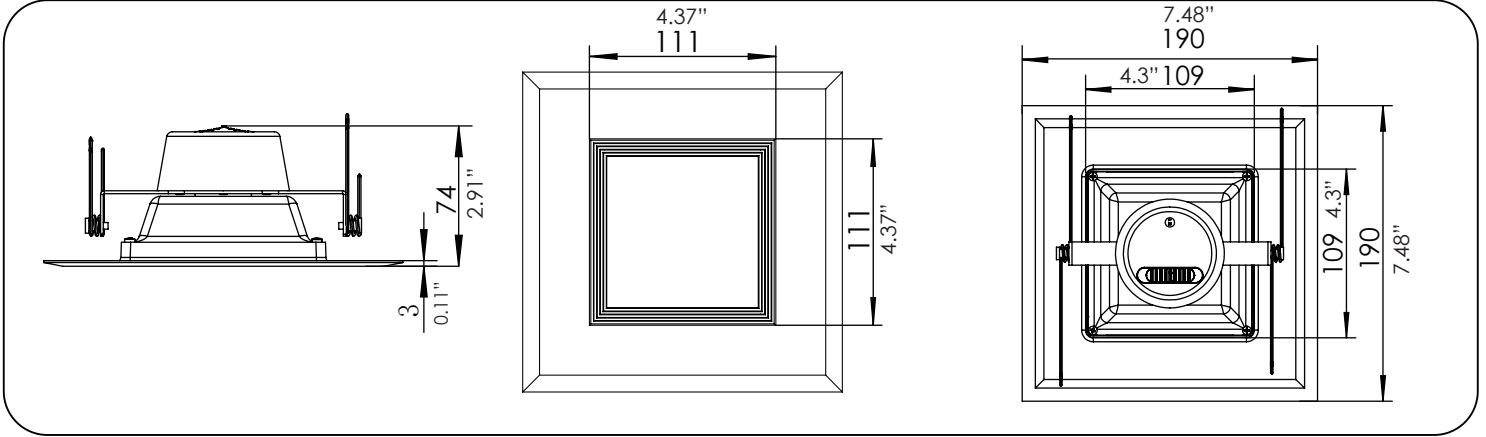

Dimensions

How to Select Your Light Color

Option 1:

Pick your favorite light color before installing

If you prefer just one color, select it on the fixture before installation.

Option 2:

Adjust your light color anytime with a regular wall light switch