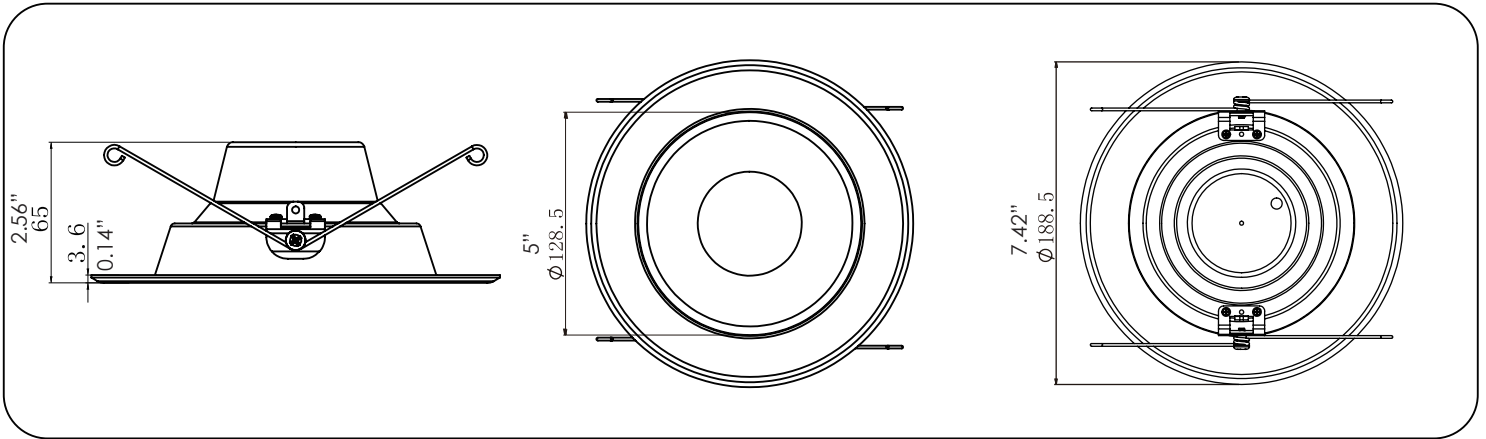

Dimensions

How to Select Your Light Color

Option 1:

Pick your favorite light color before installing

If you prefer just one color, select it on the fixture before installation.

Option 2:

Adjust your light color anytime with a regular wall light switch