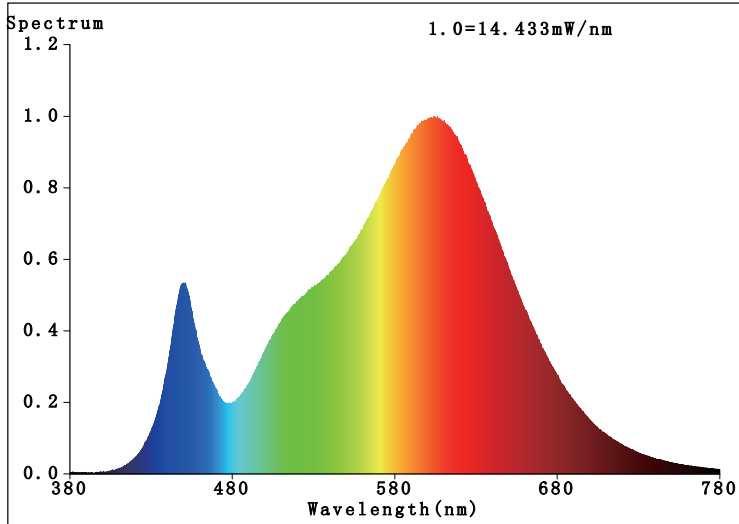

Features

- IC Rated
- Airtight
- Dimmable
- Work with most of existing dimmer in market
- Five years limited warranty
- Not for emergency lighting
- Suitable for damp locations

360° Rotation

90° Tilt

	3WAY CCT Adjustable			5WAY CCT Adjustable		
Mode No.	DL4-023-8WH8345	DL4-023-8BK8345	DL4-023-8BN8345	DL4-148-9WH5CS	DL4-148-9BK5CS	DL4-148-9BN5CS
Dimension	Ø4.7"x1.1"	Ø4.7"x1.1"	Ø4.7"x1.1"	Ø4.7"x1.1"	Ø4.7"x1.1"	Ø4.7"x1.1"
Fixture Color	White	Black	Brushed nickel	White	Black	Brushed nickel
Watts	8W	8W	8W	9W	9W	9W
Volts	120V	120V	120V	120V	120V	120V
CRI	80	80	80	80	80	80
Color Temperature	30K,40K,50K ADJ	30K,40K,50K ADJ	30K,40K,50K ADJ	27K,30K,35K,40K,50K ADJ	27K,30K,35K,40K,50K ADJ	27K,30K,35K,40K,50K ADJ
Lumens	700	700	700	750	750	750
Beam Angle	40°	40°	40°	40°	40°	40°
Operating Temperature	(-4°F) - (104°F)	(-4°F) - (104°F)	(-4°F) - (104°F)	(-4°F) - (104°F)	(-4°F) - (104°F)	(-4°F) - (104°F)
Rated Life	50000H	50000H	50000H	50000H	50000H	50000H
Weight(g)	440	440	440	440	440	440
Warranty	5 years	5 years	5 years	5 years	5 years	5 years

LUMINOUS INTENSITY DISTRIBUTION DIAGRAM

AAI Figure