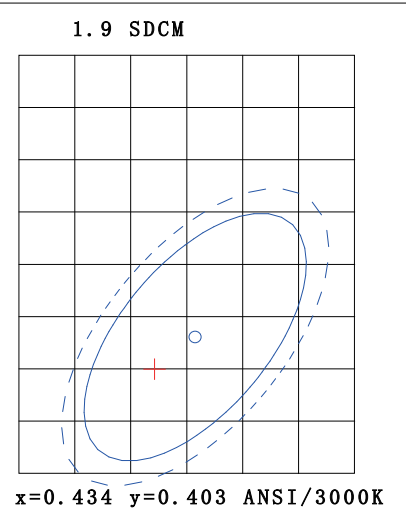

Features

- IC Rated
- Airtight
- Dimmable
- Work with most of existing dimmer in market
- Five years limited warranty
- Not for emergency lighting
- Suitable for damp locations

360° Rotation

90° Tilt

	3WAY CCT Adjustable			5WAY CCT Adjustable		
Mode No.	DL4-023-8WH8345	DL4-023-8BK8345	DL4-023-8BN8345	DL4-148-9WH5CS	DL4-148-9BK5CS	DL4-148-9BN5CS
Dimension	Ø4.7"x1.1"	Ø4.7"x1.1"	Ø4.7"x1.1"	Ø4.7"x1.1"	Ø4.7"x1.1"	Ø4.7"x1.1"
Fixture Color	White	Black	Brushed nickel	White	Black	Brushed nickel
Watts	8W	8W	8W	9W	9W	9W
Volts	120V	120V	120V	120V	120V	120V
CRI	80	80	80	80	80	80
Color Temperature	30K,40K,50K ADJ	30K,40K,50K ADJ	30K,40K,50K ADJ	27K,30K,35K,40K,50K ADJ	27K,30K,35K,40K,50K ADJ	27K,30K,35K,40K,50K ADJ
Lumens	700	700	700	750	750	750
Beam Angle	40°	40°	40°	40°	40°	40°
Operating Temperature	(-4°F) - (104°F)	(-4°F) - (104°F)	(-4°F) - (104°F)	(-4°F) - (104°F)	(-4°F) - (104°F)	(-4°F) - (104°F)
Rated Life	50000H	50000H	50000H	50000H	50000H	50000H
Weight(g)	440	440	440	440	440	440
Warranty	5 years	5 years	5 years	5 years	5 years	5 years

LUMINOUS INTENSITY DISTRIBUTION DIAGRAM

AAI Figure