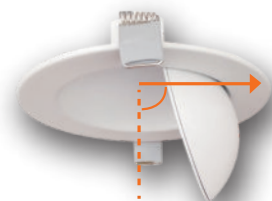

Features

- IC Rated
- Airtight
- Dimmable
- Work with most of existing dimmer in market
- Five years limited warranty
- Not for emergency lighting
- Suitable for damp locations

360° Rotation

90° Tilt

	3WAY CCT Adjustable			5WAY CCT Adjustable		
Mode No.	DL4-023-8WH8345	DL4-023-8BK8345	DL4-023-8BN8345	DL4-148-9WH5CS	DL4-148-9BK5CS	DL4-148-9BN5CS
Dimension	Ø4.7"x1.1"	Ø4.7"x1.1"	Ø4.7"x1.1"	Ø4.7"x1.1"	Ø4.7"x1.1"	Ø4.7"x1.1"
Fixture Color	White	Black	Brushed nickel	White	Black	Brushed nickel
Watts	8W	8W	8W	9W	9W	9W
Volts	120V	120V	120V	120V	120V	120V
CRI	80	80	80	80	80	80
Color Temperature	30K,40K,50K ADJ	30K,40K,50K ADJ	30K,40K,50K ADJ	27K,30K,35K,40K,50K ADJ	27K,30K,35K,40K,50K ADJ	27K,30K,35K,40K,50K ADJ
Lumens	700	700	700	750	750	750
Beam Angle	40°	40°	40°	40°	40°	40°
Operating Temperature	(-4°F) - (104°F)	(-4°F) - (104°F)	(-4°F) - (104°F)	(-4°F) - (104°F)	(-4°F) - (104°F)	(-4°F) - (104°F)
Rated Life	50000H	50000H	50000H	50000H	50000H	50000H
Weight(g)	440	440	440	440	440	440
Warranty	5 years	5 years	5 years	5 years	5 years	5 years