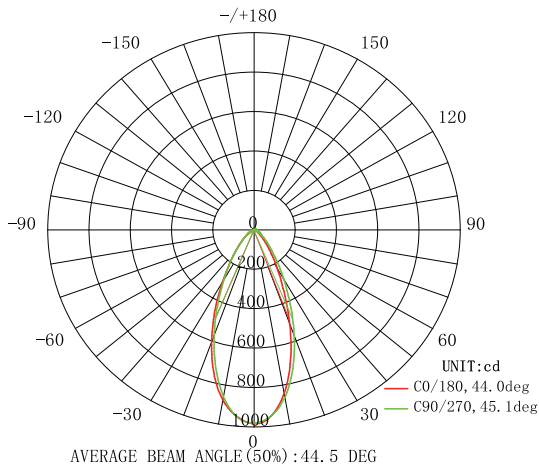

Features

- IC Rated
- Airtight
- Dimmable
- Work with most of existing dimmer in market
- Five years limited warranty
- Not for emergency lighting
- Suitable for damp locations

360° Rotation

90° Tilt

	3WAY CCT Adjustable			5WAY CCT Adjustable		
Mode No.	DL4-023-8WH8345	DL4-023-8BK8345	DL4-023-8BN8345	DL4-148-9WH5CS	DL4-148-9BK5CS	DL4-148-9BN5CS
Dimension	Ø4.7"x1.1"	Ø4.7"x1.1"	Ø4.7"x1.1"	Ø4.7"x1.1"	Ø4.7"x1.1"	Ø4.7"x1.1"
Fixture Color	White	Black	Brushed nickel	White	Black	Brushed nickel
Watts	8W	8W	8W	9W	9W	9W
Volts	120V	120V	120V	120V	120V	120V
CRI	80	80	80	80	80	80
Color Temperature	30K,40K,50K ADJ	30K,40K,50K ADJ	30K,40K,50K ADJ	27K,30K,35K,40K,50K ADJ	27K,30K,35K,40K,50K ADJ	27K,30K,35K,40K,50K ADJ
Lumens	700	700	700	750	750	750
Beam Angle	40°	40°	40°	40°	40°	40°
Operating Temperature	(-4°F) - (104°F)	(-4°F) - (104°F)	(-4°F) - (104°F)	(-4°F) - (104°F)	(-4°F) - (104°F)	(-4°F) - (104°F)
Rated Life	50000H	50000H	50000H	50000H	50000H	50000H
Weight(g)	440	440	440	440	440	440
Warranty	5 years	5 years	5 years	5 years	5 years	5 years

LUMINOUS INTENSITY DISTRIBUTION DIAGRAM

AAI Figure