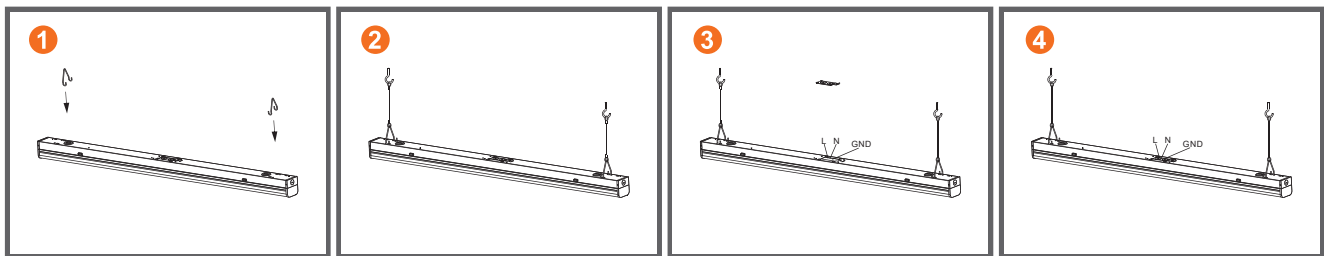

Linear Strip Fixture

Easy Open Push Button

Technical Specifications

Technical Specifications		
Model No.:	RDS-TCS45-4FT347-CCT-A1	RDS-TCS90-8FT347-CCT-A1
Size	4 ft	8 ft
Watt Selectable	30W/35W/40W/45W	60W/70W/80W/90W
Voltage	120-347V	
Dimming	0-10 V	
CCT Selectable	3000K/4000K/5000K	
Lumens	3900LM - 5850 LM	7800LM - 11700 LM
Dimensions	48" x 2.6" x 2.79"	96" x 2.6" x 2.79"

Electrical

- Input voltage: 120-347VAC
- Power factor: >0.9
- THD: <20%

Applications

- Healthcare
- Hospitality
- Office
- Proper management
- Residential
- Retail

Installation

Surface Mount Installation

Chain Hang Installation

Linkable Installation

Dimensions

Models	L	W	H
RDS-TCS45-4FT347-CCT-A1	48"	2.6"	2.79"
RDS-TCS90-8FT347-CCT-A1	96"	2.6"	2.79"

Image Show