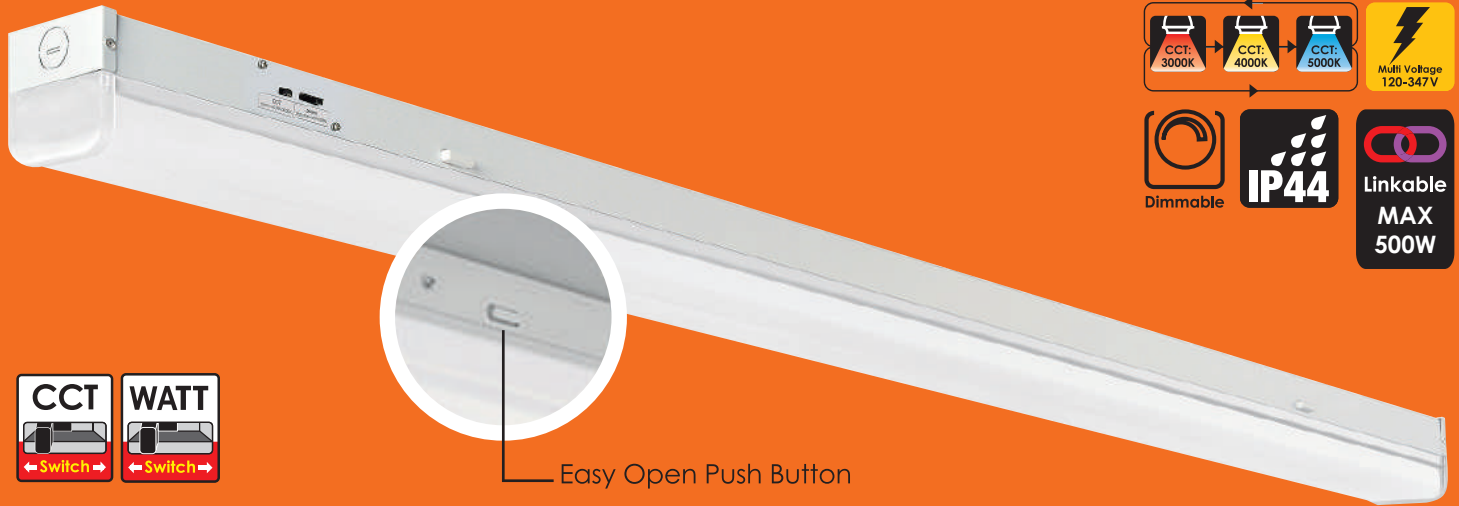

Linear Strip Fixture

Easy Open Push Button

Technical Specifications

Technical Specifications		
Model No.:	RDS-TCS45-4FT347-CCT-A1	RDS-TCS90-8FT347-CCT-A1
Size	4 ft	8 ft
Watt Selectable	30W/35W/40W/45W	60W/70W/80W/90W
Voltage	120-347V	
Dimming	0-10 V	
CCT Selectable	3000K/4000K/5000K	
Lumens	3900LM - 5850 LM	7800LM - 11700 LM
Dimensions	48" x 2.6" x 2.79"	96" x 2.6" x 2.79"

Features

- 0-10 V Dimming
- Safe for food service applications
- For single or continuous row mounting
- 5 years warranty

Performance

- Rated lifetime L70 : 50/000 Hours
- CRI > 80
- Optional : Sensor & Emergency

Electrical

- Input voltage: 120-347VAC
- Power factor: >0.9
- THD: <20%

Applications

- Healthcare
- Hospitality
- Office
- Proper management
- Residential
- Retail

Installation

Surface Mount Installation

Chain Hang Installation

Linkable Installation

Dimensions

Models	L	W	H
RDS-TCS45-4FT347-CCT-A1	48"	2.6"	2.79"
RDS-TCS90-8FT347-CCT-A1	96"	2.6"	2.79"

Image Show