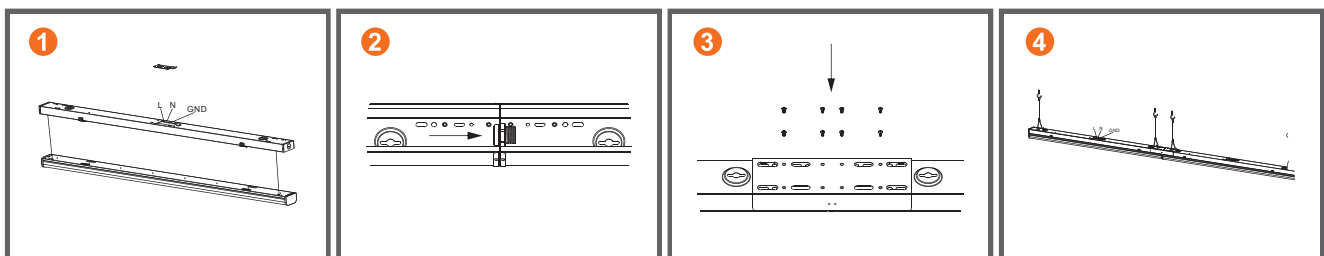

Linear Strip Fixture

Easy Open Push Button

Technical Specifications

Technical Specifications		
Model No.:	RDS-TCS45-4FT347-CCT-A1	RDS-TCS90-8FT347-CCT-A1
Size	4 ft	8 ft
Watt Selectable	30W/35W/40W/45W	60W/70W/80W/90W
Voltage	120-347V	
Dimming	0-10 V	
CCT Selectable	3000K/4000K/5000K	
Lumens	3900LM - 5850 LM	7800LM - 11700 LM
Dimensions	48" x 2.6" x 2.79"	96" x 2.6" x 2.79"

Electrical

- Input voltage: 120-347VAC
- Power factor: >0.9
- THD: <20%

Applications

- Healthcare
- Hospitality
- Office
- Proper management
- Residential
- Retail

Installation

Surface Mount Installation

Chain Hang Installation

Linkable Installation

Dimensions

Models	L	W	H
RDS-TCS45-4FT347-CCT-A1	48"	2.6"	2.79"
RDS-TCS90-8FT347-CCT-A1	96"	2.6"	2.79"

Image Show