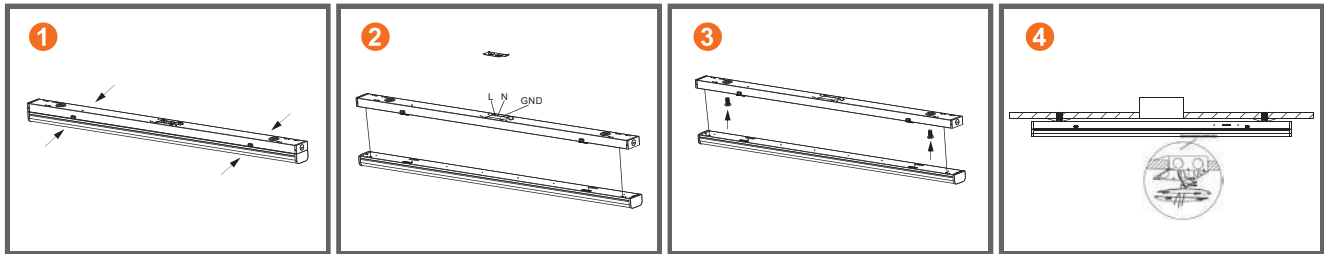

Linear Strip Fixture

Easy Open Push Button

Technical Specifications

Technical Specifications		
Model No.:	RDS-TCS45-4FT347-CCT-A1	RDS-TCS90-8FT347-CCT-A1
Size	4 ft	8 ft
Watt Selectable	30W/35W/40W/45W	60W/70W/80W/90W
Voltage	120-347V	
Dimming	0-10 V	
CCT Selectable	3000K/4000K/5000K	
Lumens	3900LM - 5850 LM	7800LM - 11700 LM
Dimensions	48" x 2.6" x 2.79"	96" x 2.6" x 2.79"

Electrical

- Input voltage: 120-347VAC
- Power factor: >0.9
- THD: <20%

Applications

- Healthcare
- Hospitality
- Office
- Proper management
- Residential
- Retail

Installation

Surface Mount Installation

Chain Hang Installation

Linkable Installation

Dimensions

Models	L	W	H
RDS-TCS45-4FT347-CCT-A1	48"	2.6"	2.79"
RDS-TCS90-8FT347-CCT-A1	96"	2.6"	2.79"

Image Show