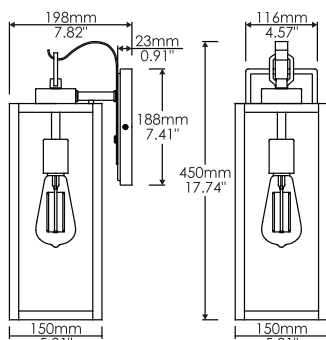

Features & Specifications

Construction	• Construction: Steel+Glass • Motion Sensor Dusk to Dawn (FS00493) • Bulb not included
	• Easy installation for remodel or new construction applications.
Mounting	• Dimmable • Medium base (E26) / Candelabra base (E12)
Performance Data	• Electrical rating : 120V • Watts: 60W / 3X60W • Bulb Type: A or ST / B
Compliances	• ETL certified for wet locations

Dimensions & Weights

Model	FS00355	FS00493	12151M	FS00682	VO-12151LA-CG	VO-12151LA-CG-CH
Width in. (mm)	5(127)	5(127)	5.91(150)	5.97(152)	7.01(178)	7.01(178)
Depth in. (mm)	6.66(169)	6.58(167)	7.82(198)	5.97(152)	8.83(224)	7.01(178)
Height in. (mm)	13.74(349)	12.65(321)	17.74(450)	23.13(587)	21.25(539)	97.91(2487)
Net weight (lbs)	3.97	3.86	5.51	5.95	9.04	9.26

12151M