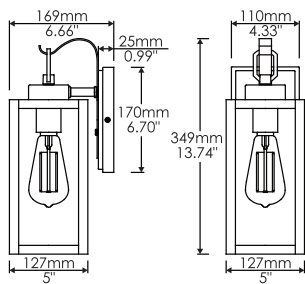

Project : _____
 Type : _____
 Drawn by : _____
 Catalogue No. : _____
 Date : _____

Specifications

Model No.		□ FS00355	□ FS00493	□ 12151M	□ FS00682	□ VO-12151LA CG	□ VO-12151LA CG-CH
General	Watts	60W	60W	60W	60W	3X60W	3X60W
	Volts	120V	120V	120V	120V	120V	120V
	Base	1xE26	1xE26	1xE26	1xE26	3xE12	3xE12
	Min Compartment Size	5"X6.66"X13.74"	5"X6.58"X12.65"	5.91"X7.82"X17.74"	5.97"X5.97"X23.13"	7.01"X8.83"X21.25"	7.01"X7.01"X97.91"
Electrical	Operating Frequency	50-60Hz	50-60Hz	50-60Hz	50-60Hz	50-60Hz	50-60Hz
	Operating Position	Vertical	Vertical	Vertical	Vertical	Vertical	Vertical
	Operating Temperature	-30°C/22°F to 50°C/122°F	-30°C/22°F to 50°C/122°F	-30°C/22°F to 50°C/122°F	-30°C/22°F to 50°C/122°F	-30°C/22°F to 50°C/122°F	-30°C/22°F to 50°C/122°F
Physical	Housing Color	Matt Black	Matt Black	Matt Black	Matt Black	Matt Black	Matt Black
	Weight (Kg)	1.8	1.75	2.5	2.7	4.1	4.2
Additional Information	Additional Info	NO	Motion Sensor Dusk to Dawn	NO	Post top installation	NO	Hanging installation
	Warranty	3 years	3 years	3 years	3 years	3 years	3 years
Compliance	Safety Listing	CETLus-Listed	CETLus-Listed	CETLus-Listed	CETLus-Listed	CETLus-Listed	CETLus-Listed
	Location Rating	Wet	Wet	Wet	Wet	Wet	Wet
	Energy Star	NO	NO	NO	NO	NO	NO
	DLC Approved	NO	NO	NO	NO	NO	NO

Dimensions & Weights

Model	FS00355	FS00493	12151M	FS00682	VO-12151LA-CG	VO-12151LA-CG-CH
Width in. (mm)	5(127)	5(127)	5.91(150)	5.97(152)	7.01(178)	7.01(178)
Depth in. (mm)	6.66(169)	6.58(167)	7.82(198)	5.97(152)	8.83(224)	7.01(178)
Height in. (mm)	13.74(349)	12.65(321)	17.74(450)	23.13(587)	21.25(539)	97.91(2487)
Net weight (lbs)	3.97	3.86	5.51	5.95	9.04	9.26