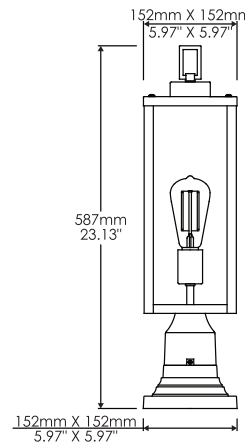

Features & Specifications

Construction	• Construction: Steel+Glass • Motion Sensor Dusk to Dawn (FS00493) • Bulb not included
	• Easy installation for remodel or new construction applications.
Mounting	• Dimmable • Medium base (E26) / Candelabra base (E12)
Performance Data	• Electrical rating : 120V • Watts: 60W / 3X60W • Bulb Type: A or ST / B
Compliances	• ETL certified for wet locations

Dimensions & Weights

Model	FS00355	FS00493	12151M	FS00682	VO-12151LA-CG	VO-12151LA-CG-CH
Width in. (mm)	5(127)	5(127)	5.91(150)	5.97(152)	7.01(178)	7.01(178)
Depth in. (mm)	6.66(169)	6.58(167)	7.82(198)	5.97(152)	8.83(224)	7.01(178)
Height in. (mm)	13.74(349)	12.65(321)	17.74(450)	23.13(587)	21.25(539)	97.91(2487)
Net weight (lbs)	3.97	3.86	5.51	5.95	9.04	9.26

FS00682