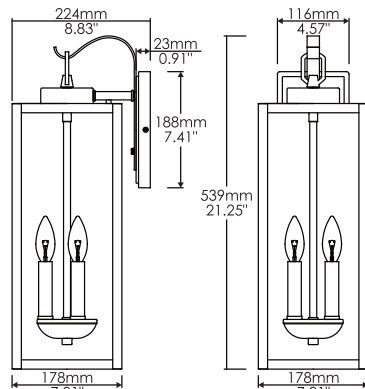

VO-12151LA-CG