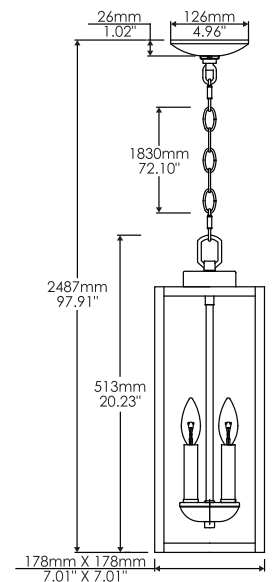

VO-12151LA-CG-CH