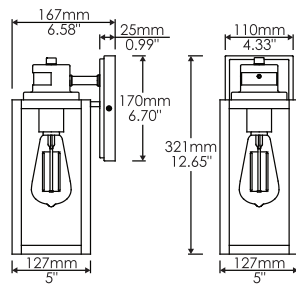

Features & Specifications

Construction	• Construction: Steel+Glass • Motion Sensor Dusk to Dawn (FS00493) • Bulb not included
	• Easy installation for remodel or new construction applications.
Mounting	• Dimmable • Medium base (E26) / Candelabra base (E12)
Performance Data	• Electrical rating : 120V • Watts: 60W / 3X60W • Bulb Type: A or ST / B
Compliances	• ETL certified for wet locations

Dimensions & Weights

Model	FS00355	FS00493	12151M	FS00682	VO-12151LA-CG	VO-12151LA-CG-CH
Width in. (mm)	5(127)	5(127)	5.91(150)	5.97(152)	7.01(178)	7.01(178)
Depth in. (mm)	6.66(169)	6.58(167)	7.82(198)	5.97(152)	8.83(224)	7.01(178)
Height in. (mm)	13.74(349)	12.65(321)	17.74(450)	23.13(587)	21.25(539)	97.91(2487)
Net weight (lbs)	3.97	3.86	5.51	5.95	9.04	9.26

FS00493