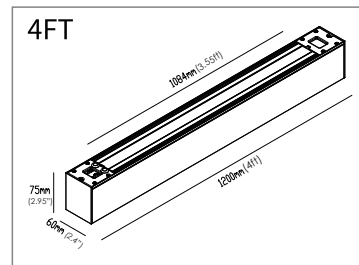

Suspension Installation

Suspension Kit(6ft Rope)
(Inside the Box)

4.7" Round Canopy
(Sell Separately)

Wall Installation

Wall Mount kit
(Sell Separately)

Surface Installation

Surface Mount Kit
(Sell Separately)

Upper Module
(Sell Separately)

Lumen Up Side :30%
Lumen Down Side : 70%

General Information

Series	Model	Length	Wattage / Lumen	Color	CCT	Input Vol
CCT & Wattage Adjustable	VO-ALW15FT2-347-3WAY-P-W-XX-X VO-ALW15FT2-347-3WAY-P-B-XX-X	2FT	15W/13W/10W 1950/1690/1300LM	White Black	3000K 4000K 5000K Adjustable	120-347V
	VO-ALW50FT4-347-3WAY-P-W-XX-X VO-ALW50FT4-347-3WAY-P-B-XX-X	4FT	50W/40W/30W 6500/5200/3900LM	White Black		
	VO-ALW100FT8-347-3WAY-P-W-XX-X VO-ALW100FT8-347-3WAY-P-B-XX-X	8FT	100W/80W/60W 13000/10400/7800LM	White Black		

Dimension:

Accessories :

Buckle Join For "L" Connection

(Sell Separately)

Buckle Join For "I" Connection

(Sell Separately)

PC Diffuser for "I" Connection

(Sell Separately)