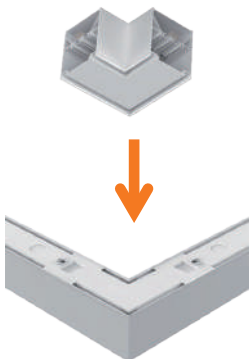

Accessories :

Buckle Join For "L" Connection

(Sell Separately)