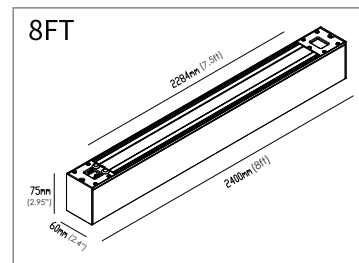

Suspension Installation

Suspension Kit(6ft Rope)
(Inside the Box)

4.7" Round Canopy
(Sell Separately)

Wall Installation

Wall Mount kit
(Sell Separately)

Surface Installation

Surface Mount Kit
(Sell Separately)

Upper Module
(Sell Separately)

Lumen Up Side :30%
Lumen Down Side : 70%

General Information

Series	Model	Length	Wattage / Lumen	Color	CCT	Input Vol
CCT & Wattage Adjustable	VO-ALW15FT2-347-3WAY-P-W-XX-X VO-ALW15FT2-347-3WAY-P-B-XX-X	2FT	15W/13W/10W 1950/1690/1300LM	White Black	3000K 4000K 5000K Adjustable	120-347V
	VO-ALW50FT4-347-3WAY-P-W-XX-X VO-ALW50FT4-347-3WAY-P-B-XX-X	4FT	50W/40W/30W 6500/5200/3900LM	White Black		
	VO-ALW100FT8-347-3WAY-P-W-XX-X VO-ALW100FT8-347-3WAY-P-B-XX-X	8FT	100W/80W/60W 13000/10400/7800LM	White Black		

Dimension:

Accessories :

Buckle Join For "L" Connection

(Sell Separately)

Buckle Join For "I" Connection

(Sell Separately)

PC Diffuser for "I" Connection

(Sell Separately)