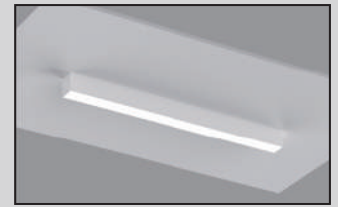

Suspension Installation

Suspension Kit(6ft Rope)
(Inside the Box)

4.7" Round Canopy
(Sell Separately)

Wall Installation

Wall Mount kit
(Sell Separately)

Surface Installation

Surface Mount Kit
(Sell Separately)

Upper Module
(Sell Separately)

Lumen Up Side :30%
Lumen Down Side : 70%

General Information

Series	Model	Length	Wattage / Lumen	Color	CCT	Input Vol
CCT & Wattage Adjustable	VO-ALW15FT2-347-3WAY-P-W-XX-X VO-ALW15FT2-347-3WAY-P-B-XX-X	2FT	15W/13W/10W 1950/1690/1300LM	White Black	3000K 4000K 5000K Adjustable	120-347V
	VO-ALW50FT4-347-3WAY-P-W-XX-X VO-ALW50FT4-347-3WAY-P-B-XX-X	4FT	50W/40W/30W 6500/5200/3900LM	White Black		
	VO-ALW100FT8-347-3WAY-P-W-XX-X VO-ALW100FT8-347-3WAY-P-B-XX-X	8FT	100W/80W/60W 13000/10400/7800LM	White Black		