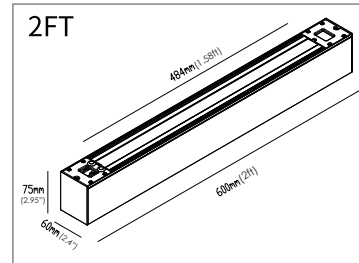

Suspension Installation

Suspension Kit(6ft Rope)
(Inside the Box)

4.7" Round Canopy
(Sell Separately)

Wall Installation

Wall Mount kit
(Sell Separately)

Surface Installation

Surface Mount Kit
(Sell Separately)

Upper Module
(Sell Separately)

Lumen Up Side :30%
Lumen Down Side : 70%

General Information

Series	Model	Length	Wattage / Lumen	Color	CCT	Input Vol
CCT & Wattage Adjustable	VO-ALW15FT2-347-3WAY-P-W-XX-X VO-ALW15FT2-347-3WAY-P-B-XX-X	2FT	15W/13W/10W 1950/1690/1300LM	White Black	3000K 4000K 5000K Adjustable	120-347V
	VO-ALW50FT4-347-3WAY-P-W-XX-X VO-ALW50FT4-347-3WAY-P-B-XX-X	4FT	50W/40W/30W 6500/5200/3900LM	White Black		
	VO-ALW100FT8-347-3WAY-P-W-XX-X VO-ALW100FT8-347-3WAY-P-B-XX-X	8FT	100W/80W/60W 13000/10400/7800LM	White Black		

Dimension:

Accessories :

Buckle Join For "L" Connection

(Sell Separately)

Buckle Join For "I" Connection

(Sell Separately)

PC Diffuser for "I" Connection

(Sell Separately)