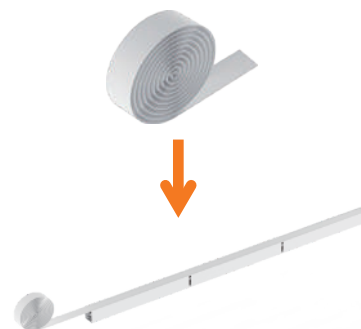

### Suspension Installation

Suspension Kit(6ft Rope)  
(Inside the Box)

4.7" Round Canopy  
(Sell Separately)

### Dimension:

### Accessories :

**Buckle Join For "L" Connection**

(Sell Separately)

**Buckle Join For "I" Connection**

(Sell Separately)

**PC Diffuser for "I" Connection**

(Sell Separately)

Dimmable