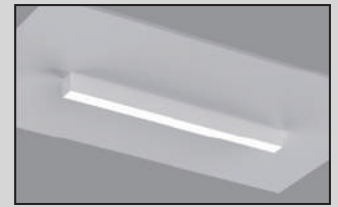

Surface Installation