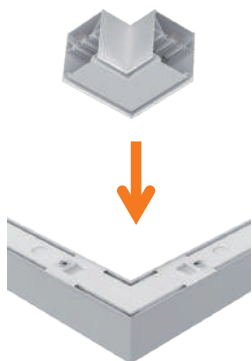

Accessories :

Buckle Join For "L" Connection

(Sell Separately)