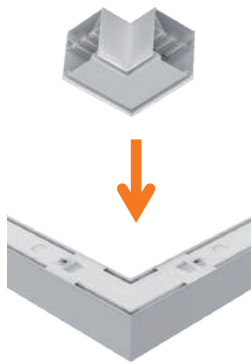

Accessories :

Buckle Join For "L" Connection

(Sell Separately)