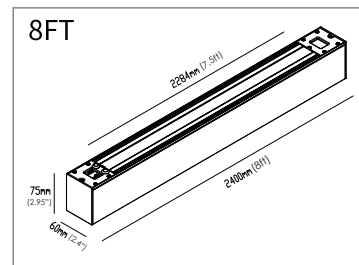

Surface Mount Kit
(Sell Separately)

Upper Module
(Sell Separately)

Lumen Up Side :30%
Lumen Down Side : 70%

General Information

Series	Model	Length	Wattage / Lumen	Color	CCT	Input Vol
CCT & Wattage Adjustable	VO-ALW15FT2-347-3WAY-P-W-XX-X VO-ALW15FT2-347-3WAY-P-B-XX-X	2FT	15W/13W/10W 1950/1690/1300LM	White Black	3000K 4000K 5000K Adjustable	120-347V
	VO-ALW50FT4-347-3WAY-P-W-XX-X VO-ALW50FT4-347-3WAY-P-B-XX-X	4FT	50W/40W/30W 6500/5200/3900LM	White Black		
	VO-ALW100FT8-347-3WAY-P-W-XX-X VO-ALW100FT8-347-3WAY-P-B-XX-X	8FT	100W/80W/60W 13000/10400/7800LM	White Black		

Dimension:

Accessories :

Buckle Join For "L" Connection

(Sell Separately)

Buckle Join For "I" Connection

(Sell Separately)

PC Diffuser for "I" Connection

(Sell Separately)