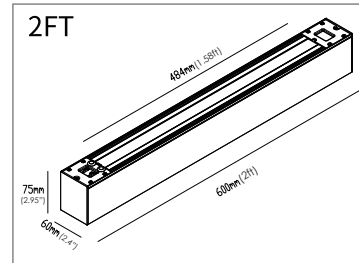

Surface Mount Kit
(Sell Separately)

Upper Module
(Sell Separately)

Lumen Up Side :30%
Lumen Down Side : 70%

General Information

Series	Model	Length	Wattage / Lumen	Color	CCT	Input Vol
CCT & Wattage Adjustable	VO-ALW15FT2-347-3WAY-P-W-XX-X VO-ALW15FT2-347-3WAY-P-B-XX-X	2FT	15W/13W/10W 1950/1690/1300LM	White Black	3000K 4000K 5000K Adjustable	120-347V
	VO-ALW50FT4-347-3WAY-P-W-XX-X VO-ALW50FT4-347-3WAY-P-B-XX-X	4FT	50W/40W/30W 6500/5200/3900LM	White Black		
	VO-ALW100FT8-347-3WAY-P-W-XX-X VO-ALW100FT8-347-3WAY-P-B-XX-X	8FT	100W/80W/60W 13000/10400/7800LM	White Black		

Dimension:

Accessories :

Buckle Join For "L" Connection

(Sell Separately)

Buckle Join For "I" Connection

(Sell Separately)

PC Diffuser for "I" Connection

(Sell Separately)