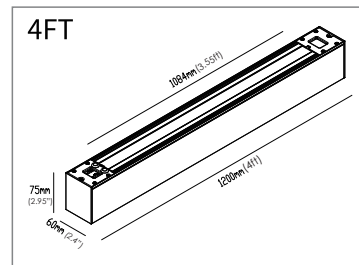

Surface Mount Kit
(Sell Separately)

Upper Module
(Sell Separately)

Lumen Up Side :30%
Lumen Down Side : 70%

General Information

Series	Model	Length	Wattage / Lumen	Color	CCT	Input Vol
CCT & Wattage Adjustable	VO-ALW15FT2-347-3WAY-P-W-XX-X VO-ALW15FT2-347-3WAY-P-B-XX-X	2FT	15W/13W/10W 1950/1690/1300LM	White Black	3000K 4000K 5000K Adjustable	120-347V
	VO-ALW50FT4-347-3WAY-P-W-XX-X VO-ALW50FT4-347-3WAY-P-B-XX-X	4FT	50W/40W/30W 6500/5200/3900LM	White Black		
	VO-ALW100FT8-347-3WAY-P-W-XX-X VO-ALW100FT8-347-3WAY-P-B-XX-X	8FT	100W/80W/60W 13000/10400/7800LM	White Black		

Dimension:

Accessories :

Buckle Join For "L" Connection

(Sell Separately)

Buckle Join For "I" Connection

(Sell Separately)

PC Diffuser for "I" Connection

(Sell Separately)