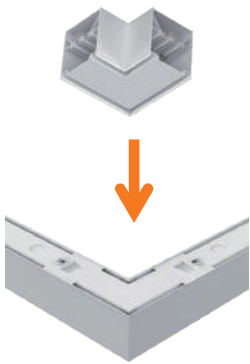

Accessories :

Buckle Join For "L" Connection

(Sell Separately)