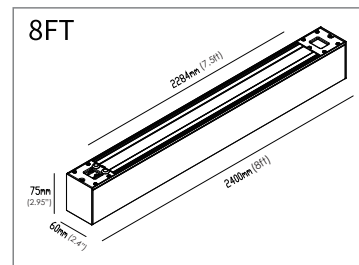

Upper Module
(Sell Separately)

Lumen Up Side :30%
Lumen Down Side : 70%

General Information

Series	Model	Length	Wattage / Lumen	Color	CCT	Input Vol
CCT & Wattage Adjustable	VO-ALW15FT2-347-3WAY-P-W-XX-X VO-ALW15FT2-347-3WAY-P-B-XX-X	2FT	15W/13W/10W 1950/1690/1300LM	White Black	3000K 4000K 5000K Adjustable	120-347V
	VO-ALW50FT4-347-3WAY-P-W-XX-X VO-ALW50FT4-347-3WAY-P-B-XX-X	4FT	50W/40W/30W 6500/5200/3900LM	White Black		
	VO-ALW100FT8-347-3WAY-P-W-XX-X VO-ALW100FT8-347-3WAY-P-B-XX-X	8FT	100W/80W/60W 13000/10400/7800LM	White Black		

Dimension:

Accessories :

Buckle Join For "L" Connection

(Sell Separately)

Buckle Join For "I" Connection

(Sell Separately)

PC Diffuser for "I" Connection

(Sell Separately)