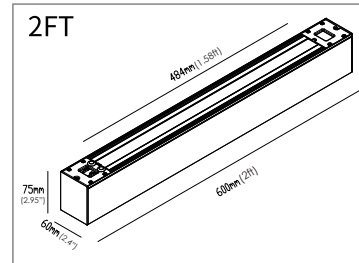

Dimmable

Suspension Installation

Suspension Kit(6ft Rope)
(Inside the Box)

4.7" Round Canopy
(Sell Separately)

Wall Installation

Wall Mount kit
(Sell Separately)

Surface Installation

Surface Mount Kit
(Sell Separately)

Upper Module
(Sell Separately)

Lumen Up Side :30%
Lumen Down Side : 70%

General Information

Series	Model	Length	Wattage / Lumen	Color	CCT	Input Vol
CCT & Wattage Adjustable	VO-ALW15FT2-347-3WAY-P-W-XX-X VO-ALW15FT2-347-3WAY-P-B-XX-X	2FT	15W/13W/10W 1950/1690/1300LM	White Black	3000K 4000K 5000K Adjustable	120-347V
	VO-ALW50FT4-347-3WAY-P-W-XX-X VO-ALW50FT4-347-3WAY-P-B-XX-X	4FT	50W/40W/30W 6500/5200/3900LM	White Black		
	VO-ALW100FT8-347-3WAY-P-W-XX-X VO-ALW100FT8-347-3WAY-P-B-XX-X	8FT	100W/80W/60W 13000/10400/7800LM	White Black		

Dimension:

Accessories :

Buckle Join For "L" Connection

(Sell Separately)

Buckle Join For "I" Connection

(Sell Separately)

PC Diffuser for "I" Connection

(Sell Separately)