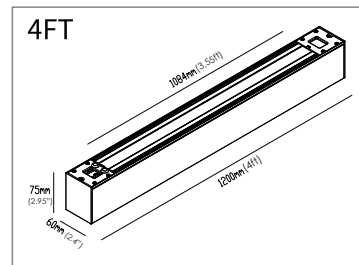

Dimmable

Suspension Installation

Suspension Kit(6ft Rope)
(Inside the Box)

4.7" Round Canopy
(Sell Separately)

Wall Installation

Wall Mount kit
(Sell Separately)

Surface Installation

Surface Mount Kit
(Sell Separately)

Upper Module
(Sell Separately)

Lumen Up Side :30%
Lumen Down Side : 70%

General Information

Series	Model	Length	Wattage / Lumen	Color	CCT	Input Vol
CCT & Wattage Adjustable	VO-ALW15FT2-347-3WAY-P-W-XX-X VO-ALW15FT2-347-3WAY-P-B-XX-X	2FT	15W/13W/10W 1950/1690/1300LM	White Black	3000K 4000K 5000K Adjustable	120-347V
	VO-ALW50FT4-347-3WAY-P-W-XX-X VO-ALW50FT4-347-3WAY-P-B-XX-X	4FT	50W/40W/30W 6500/5200/3900LM	White Black		
	VO-ALW100FT8-347-3WAY-P-W-XX-X VO-ALW100FT8-347-3WAY-P-B-XX-X	8FT	100W/80W/60W 13000/10400/7800LM	White Black		

Dimension:

Accessories :

Buckle Join For "L" Connection

(Sell Separately)

Buckle Join For "I" Connection

(Sell Separately)

PC Diffuser for "I" Connection

(Sell Separately)