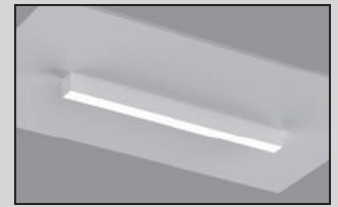

Dimmable

Suspension Installation

Suspension Kit(6ft Rope)
(Inside the Box)

4.7" Round Canopy
(Sell Separately)

Wall Installation

Wall Mount kit
(Sell Separately)

Surface Installation

Surface Mount Kit
(Sell Separately)

Upper Module
(Sell Separately)

Lumen Up Side :30%
Lumen Down Side : 70%

General Information

Series	Model	Length	Wattage / Lumen	Color	CCT	Input Vol
CCT & Wattage Adjustable	VO-ALW15FT2-347-3WAY-P-W-XX-X VO-ALW15FT2-347-3WAY-P-B-XX-X	2FT	15W/13W/10W 1950/1690/1300LM	White Black	3000K 4000K 5000K Adjustable	120-347V
	VO-ALW50FT4-347-3WAY-P-W-XX-X VO-ALW50FT4-347-3WAY-P-B-XX-X	4FT	50W/40W/30W 6500/5200/3900LM	White Black		
	VO-ALW100FT8-347-3WAY-P-W-XX-X VO-ALW100FT8-347-3WAY-P-B-XX-X	8FT	100W/80W/60W 13000/10400/7800LM	White Black		