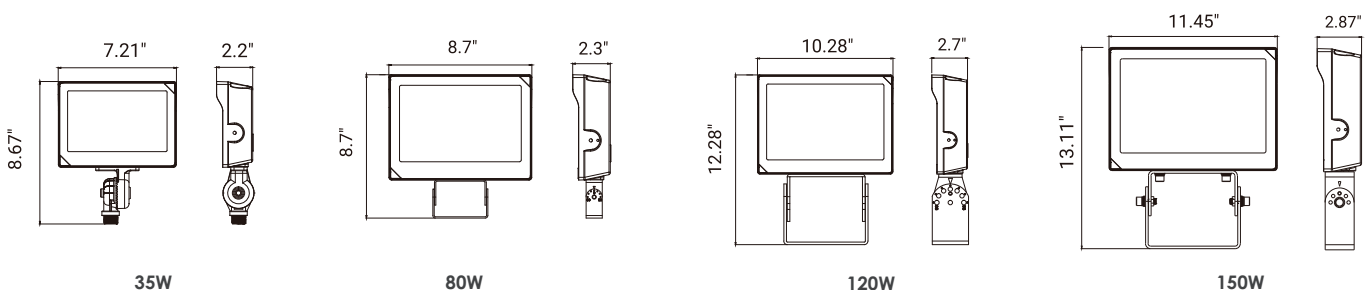

Features & Specifications

Construction

- Die-casting aluminum material provides optimal heat dissipation.
- Clear tempered glass over LEDs provides high lumen efficacy. Standard 115°/100° beam angle
- CCT and Power Select switches are on the back side of fixture
- On off photocell that easy to choose your demands

Mounting

- Default Kunckle bracket for 35W and optional trunnion mount in the box.
- Default trunnion mount for 80W and optional kunckle bracket in the box, Default trunnion mount for 120W and 150W

Performance Data

Dimensions & Weights

Watts	35W	80W	120W	150W
Size	7.21*8.67*2.2"	8.7*8.7*2.3"	10.28*12.28*2.7"	11.45*13.11*2.87"
Net weight (lbs)	2.86	3.96	7.48	9.46

Product Details

Lumen Details

Model No.:	Watt	3000K	4000K	5000K
AST-FL19-35WBH8DC1-BRPAMW30/40/50	35W	4375LM	4900LM	4725LM
	25W	3125LM	3500LM	3375LM
	15W	1875LM	2100LM	2025LM
AST-FL19-80WBH8DC2-BRPYMW30/40/50	80W	10000LM	11200LM	10800LM
	60W	7500LM	8400LM	8100LM
	50W	6250LM	7000LM	6750LM
AST-FL19-120WBH8DC1-BRPYMW30/40/50	120W	15000LM	16800LM	16200LM
	100W	12500LM	14000LM	13500LM
	80W	10000LM	11200LM	10800LM
AST-FL19-150WBH8DC1-BRPYMW30/40/50	150W	19500LM	21750LM	21000LM
	130W	16900LM	18850LM	18200LM
	120W	15600LM	17400LM	16800LM