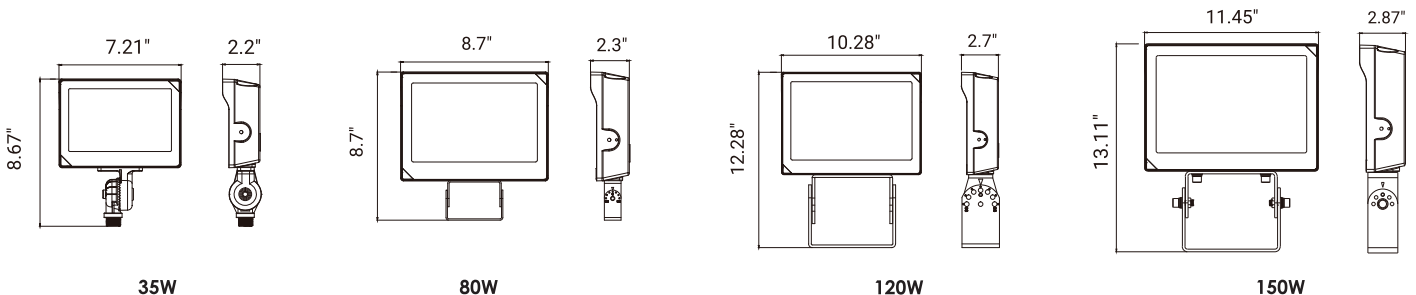

## Dimensions & Weights

Watts	35W	80W	120W	150W
Size	7.21*8.67*2.2"	8.7*8.7*2.3"	10.28*12.28*2.7"	11.45*13.11*2.87"
Net weight (lbs)	2.86	3.96	7.48	9.46