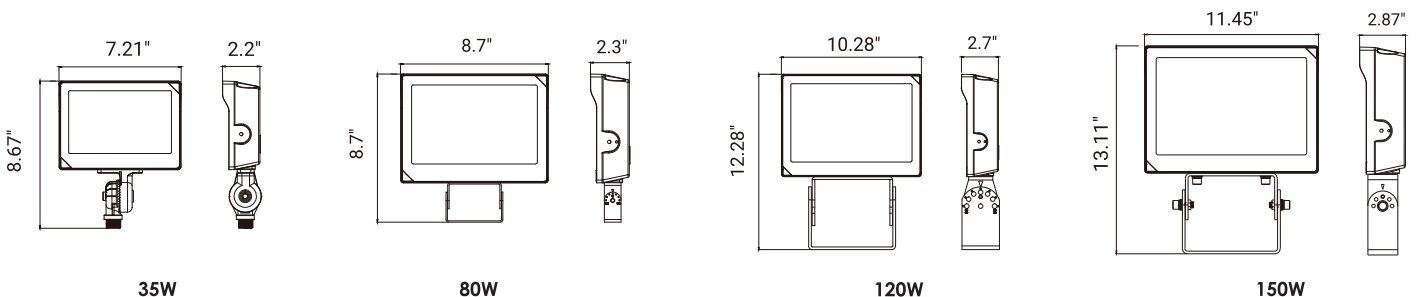

## Dimensions & Weights

Watts	35W	80W	120W	150W
Size	7.21*8.67*2.2"	8.7*8.7*2.3"	10.28*12.28*2.7"	11.45*13.11*2.87"
Net weight (lbs)	2.86	3.96	7.48	9.46