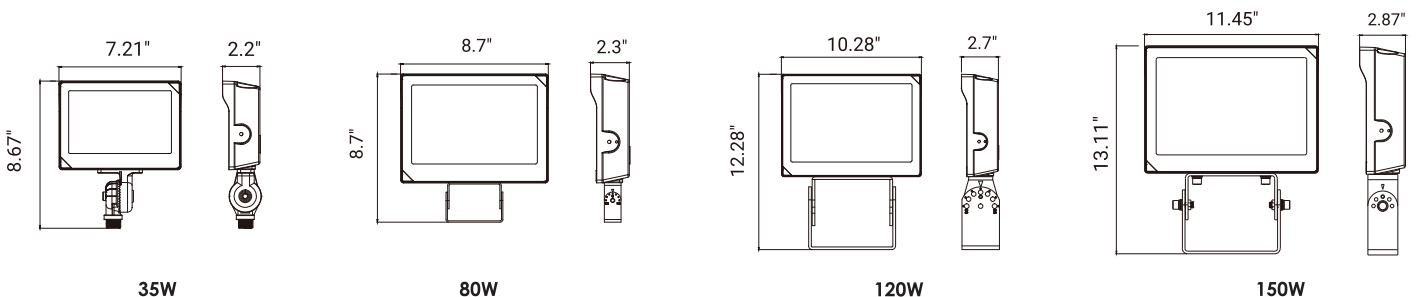

Features & Specifications

Construction	• Die-casting aluminum material provides optimal heat dissipation • Clear tempered glass over LEDs provides high lumen efficacy • Standard 115*100° beam angle • CCT and Power Select switches are on the back side of fixture • On off photocell that easy to choose your demands
Mounting	• Default Kunckle bracket for 35W and optional trunnion mount in the box • Default trunnion mount for 80W and optional kunckle bracket in the box • Default trunnion mount for 120W and 150W
Performance Data	• Available in 3500K/4000K/5000K selectable • 80+ CRI • Electrical ratings: 120-347 VAC • Estimated life of over 100 000 hours to L70 • China brand 0-10 V dimming driver
Compliances	• cULus certified for wet locations • IP65 • DLC Premium

Dimensions & Weights

Watts	35W	80W	120W	150W
Size	7.21*8.67*2.2"	8.7*8.7*2.3"	10.28*12.28*2.7"	11.45*13.11*2.87"
Net weight (lbs)	2.86	3.96	7.48	9.46