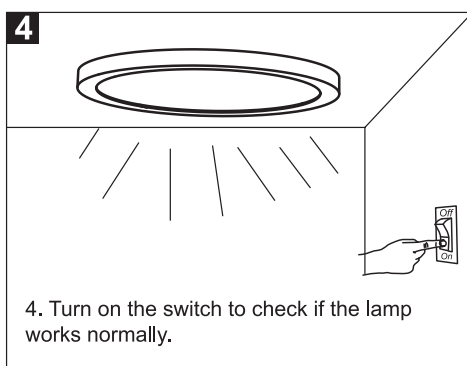

Installation Guide

IMPORTANT SAFETY INFORMATION

1. **1. WARNING : RISK OF SHOCK** House electric current can cause painful shock or serious injury unless handled properly. For your safety, always remember to :
   A : Turn off the power supply at the fuse or circuit breaker box before you install the fixture.
   B : Double-check all connections to be sure they are tight and correct.
2. This fixture is designed for use in a circuit protected by a fuse or circuit breaker. It is also designed to be installed in accordance with local electrical codes. If you are unsure about your wiring, consult a qualified electrician or local electrical inspector, and check your local electrical code.
3. **3. WARNING : RISK OF CUTS** Some metal parts in the fixture may have sharp edges. To prevent cuts and scrapes, wear gloves when handling the parts.
4. Account for small parts and destroy packing material, as these may be hazardous to children.
5. The light source contained in this luminaire shall only be replaced by the manufacturer or his service agent or a similar qualified person.
6. Terminal block and the suspending accessories is not included. Installation must be performed by a qualified person.

Product Specification

Wattage (W)	Voltage (V)	Rated Input Frequency (Hz)	Beam Angle (°)	Dimension (DxH)
48W	AC120V	60Hz	120	24 x 0.95 inch

Surface Mounted Installation

Caution

1. **1. WARNING : Risk of fire.**
2. Before installing your lighting fixture, thoroughly review enclosed installation manual. If you do not have sufficient electrical wiring experience, please refer to a do-it-yourself wiring handbook or have your fixture installed by a qualified licensed electrician. All electrical connections must be in accordance with local standards. Reliable operating temperature is -20 to +40 degrees
3. pls obey fire prevention regulations, do not cover the fixture with any heat insulated materials.
4. Do not change the LED light source or driver inside under any circumstance.

Warranty: 5 years warranty

This product is for indoor use only

For use with dimmers