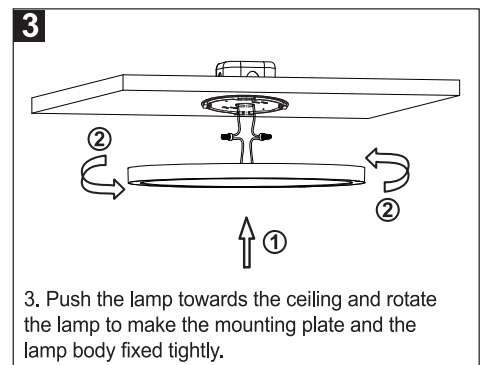

Installation Guide

IMPORTANT SAFETY INFORMATION

1. **1. WARNING : RISK OF SHOCK** House electric current can cause painful shock or serious injury unless handled properly. For your safety, always remember to :
   A : Turn off the power supply at the fuse or circuit breaker box before you install the fixture.
   B : Double-check all connections to be sure they are tight and correct.
2. This fixture is designed for use in a circuit protected by a fuse or circuit breaker. It is also designed to be installed in accordance with local electrical codes. If you are unsure about your wiring, consult a qualified electrician or local electrical inspector, and check your local electrical code.
3. **3. WARNING : RISK OF CUTS** Some metal parts in the fixture may have sharp edges. To prevent cuts and scrapes, wear gloves when handling the parts.
4. Account for small parts and destroy packing material, as these may be hazardous to children.
5. The light source contained in this luminaire shall only be replaced by the manufacturer or his service agent or a similar qualified person.
6. Terminal block and the suspending accessories is not included. Installation must be performed by a qualified person.

Product Specification

Wattage (W)	Voltage (V)	Rated Input Frequency (Hz)	Beam Angle (°)	Dimension (DxH)
48W	AC120V	60Hz	120	24 x 0.95 inch

Surface Mounted Installation

Caution

1. **1. WARNING : Risk of fire.**
2. Before installing your lighting fixture, thoroughly review enclosed installation manual. If you do not have sufficient electrical wiring experience, please refer to a do-it-yourself wiring handbook or have your fixture installed by a qualified licensed electrician. All electrical connections must be in accordance with local standards. Reliable operating temperature is -20 to +40 degrees
3. pls obey fire prevention regulations, do not cover the fixture with any heat insulated materials.
4. Do not change the LED light source or driver inside under any circumstance.

Warranty: 5 years warranty

This product is for indoor use only

For use with dimmers