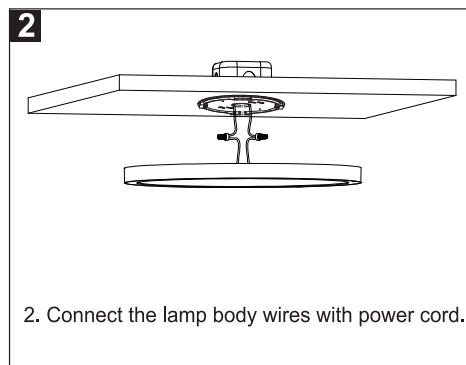

Installation Guide

IMPORTANT SAFETY INFORMATION

1. **1. WARNING : RISK OF SHOCK** House electric current can cause painful shock or serious injury unless handled properly. For your safety, always remember to :
   A : Turn off the power supply at the fuse or circuit breaker box before you install the fixture.
   B : Double-check all connections to be sure they are tight and correct.
2. This fixture is designed for use in a circuit protected by a fuse or circuit breaker. It is also designed to be installed in accordance with local electrical codes. If you are unsure about your wiring, consult a qualified electrician or local electrical inspector, and check your local electrical code.
3. **3. WARNING : RISK OF CUTS** Some metal parts in the fixture may have sharp edges. To prevent cuts and scrapes, wear gloves when handling the parts.
4. Account for small parts and destroy packing material, as these may be hazardous to children.
5. The light source contained in this luminaire shall only be replaced by the manufacturer or his service agent or a similar qualified person.
6. Terminal block and the suspending accessories is not included. Installation must be performed by a qualified person.

Product Specification

Wattage (W)	Voltage (V)	Rated Input Frequency (Hz)	Beam Angle (°)	Dimension (DxH)
48W	AC120V	60Hz	120	24 x 0.95 inch

Surface Mounted Installation

Caution

1. **1. WARNING : Risk of fire.**
2. Before installing your lighting fixture, thoroughly review enclosed installation manual. If you do not have sufficient electrical wiring experience, please refer to a do-it-yourself wiring handbook or have your fixture installed by a qualified licensed electrician. All electrical connections must be in accordance with local standards. Reliable operating temperature is -20 to +40 degrees
3. pls obey fire prevention regulations, do not cover the fixture with any heat insulated materials.
4. Do not change the LED light source or driver inside under any circumstance.

Warranty: 5 years warranty

This product is for indoor use only

For use with dimmers