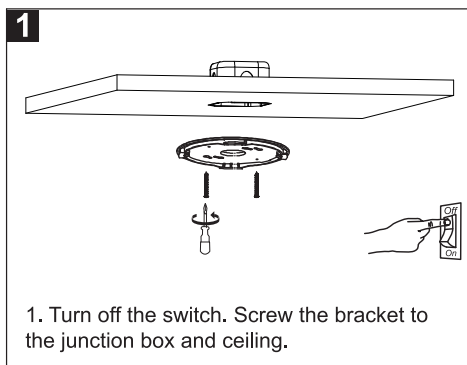

Installation Guide

IMPORTANT SAFETY INFORMATION

1. **1. WARNING : RISK OF SHOCK** House electric current can cause painful shock or serious injury unless handled properly. For your safety, always remember to :
   A : Turn off the power supply at the fuse or circuit breaker box before you install the fixture.
   B : Double-check all connections to be sure they are tight and correct.
2. This fixture is designed for use in a circuit protected by a fuse or circuit breaker. It is also designed to be installed in accordance with local electrical codes. If you are unsure about your wiring, consult a qualified electrician or local electrical inspector, and check your local electrical code.
3. **3. WARNING : RISK OF CUTS** Some metal parts in the fixture may have sharp edges. To prevent cuts and scrapes, wear gloves when handling the parts.
4. Account for small parts and destroy packing material, as these may be hazardous to children.
5. The light source contained in this luminaire shall only be replaced by the manufacturer or his service agent or a similar qualified person.
6. Terminal block and the suspending accessories is not included. Installation must be performed by a qualified person.

Product Specification

Wattage (W)	Voltage (V)	Rated Input Frequency (Hz)	Beam Angle (°)	Dimension (DxH)
48W	AC120V	60Hz	120	24 x 0.95 inch

Surface Mounted Installation

Caution

1. **1. WARNING : Risk of fire.**
2. Before installing your lighting fixture, thoroughly review enclosed installation manual. If you do not have sufficient electrical wiring experience, please refer to a do-it-yourself wiring handbook or have your fixture installed by a qualified licensed electrician. All electrical connections must be in accordance with local standards. Reliable operating temperature is -20 to +40 degrees
3. pls obey fire prevention regulations, do not cover the fixture with any heat insulated materials.
4. Do not change the LED light source or driver inside under any circumstance.

Warranty: 5 years warranty

This product is for indoor use only

For use with dimmers