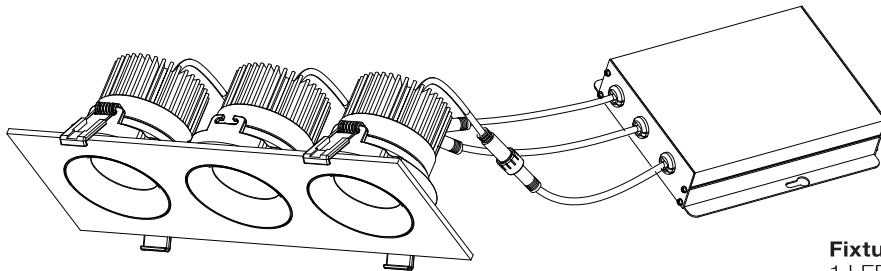

3.5" 3 HEADS Regressed Gimbal

The canless LED recessed downlights in 3.5" round, square, built in fix type and gimbal type feature with deep regressed reflector which is an anti-glare function, offer a high end but cost-effective and energy saving recessed lighting solution in both residential and commercial applications.

It is with remote junction box with isolated dimming driver inside eliminating the use of traditional recessed housing can, totally a 3 in 1 design with light, trim and junction box, which help on easy installation and labor cost saving.

Technical Specifications

Model No.:	VO-SP3.5W12-120-D-5WAY-3H
Nominal Wattage(W)	36W
Lumens Delivered(LM)	2400
Equivalency	200W INC
Efficiency(LM/W)	67
Cut Out Size	Φ 3-3/4"×10-7/8"
Beam Angle	°40
CRI	>90
Color Temperature(K)	2700K,3000K,3500K,4000K,5000K Adjustable
L70 Lifetime(Hrs)	>50,000
Voltage	120 Volts, Triac EVL Dimming %100-%10
Power Factor	>0.9
IC Rated	Yes
Air Tight	Yes
Material	Cold Forged Heat Sink/ Die cast Trim Ring
Exterior Finish	Matte White/Black
Mounting	Recessed With Remote Junction Box No Housing Required
Operating Temperature	-4°F to 104°F
Certificates	cETLus
Environment	Indoor Wet Location
Warranty	5 Years Limited

Dimensions

Fixture Includes:
 1 LED Lamp
 1 Junction Box