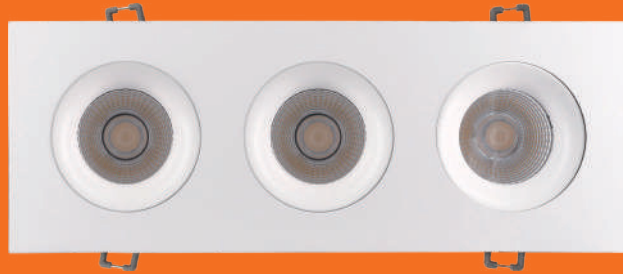

3.5" 3 HEADS Regressed Gimbal

The canless LED recessed downlights in 3.5" round, square, built in fix type and gimbal type feature with deep regressed reflector which is an anti-glare function, offer a high end but cost-effective and energy saving recessed lighting solution in both residential and commercial applications.

It is with remote junction box with isolated dimming driver inside eliminating the use of traditional recessed housing can, totally a 3 in 1 design with light, trim and junction box, which help on easy installation and labor cost saving.

Technical Specifications

Model No.:	VO-SP3.5W12-120-D-5WAY-3H
Nominal Wattage(W)	36W
Lumens Delivered(LM)	2400
Equivalency	200W INC
Efficiency(LM/W)	67
Cut Out Size	Φ 3-3/4"×10-7/8"
Beam Angle	°40
CRI	>90
Color Temperature(K)	2700K,3000K,3500K,4000K,5000K Adjustable
L70 Lifetime(Hrs)	>50,000
Voltage	120 Volts, Triac EVL Dimming %100-%10
Power Factor	>0.9
IC Rated	Yes
Air Tight	Yes
Material	Cold Forged Heat Sink/ Die cast Trim Ring
Exterior Finish	Matte White/Black
Mounting	Recessed With Remote Junction Box No Housing Required
Operating Temperature	-4°F to 104°F
Certificates	cETLus
Environment	Indoor Wet Location
Warranty	5 Years Limited

Dimensions

Fixture Includes:
 1 LED Lamp
 1 Junction Box