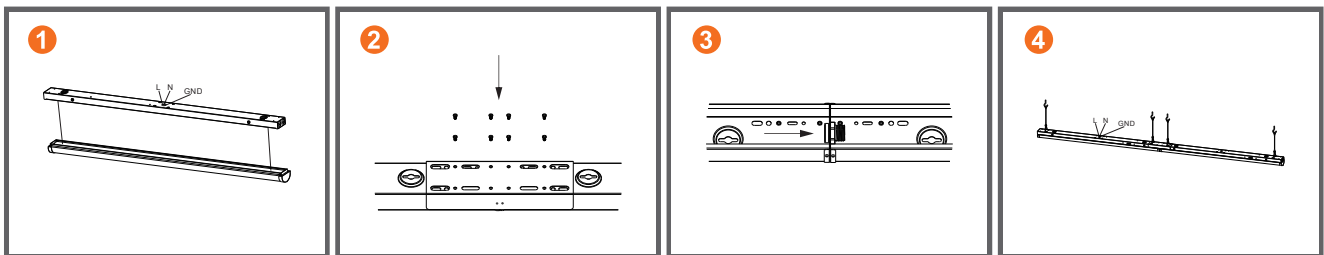

Linear Strip Fixture CCT & Power Selectable

Easy Open Push Button

Technical Specifications

Model No.:	ECS20-2FT347-3CCT	ECS40-4FT347-3CCT	ECS80-8FT347-3CCT
Size	2 ft	4 ft	8 ft
Watt Selectable	11W/14W/17W/20W	25W/30W/35W/40W	50W/60W/70W/80W
Voltage	120-347V		
Dimming	0-10V		
CCT Selectable	3000K/4000K/5000K		
Lumens	1430LM-2600LM	3250LM-5200LM	6500LM-10400LM
Dimensions	24" x 2.95 x 3.27"	48" x 2.95 x 3.27"	96" x 2.95 x 3.27"

Chain Hang Installation

Linkable Installation

Dimensions

Models	L	W	H
ECS20-2FT347-3CCT	24"	2.95"	3.27"
ECS40-4FT347-3CCT	48"	2.95"	3.27"
ECS80-8FT347-3CCT	96"	2.95"	3.27"

Image Show