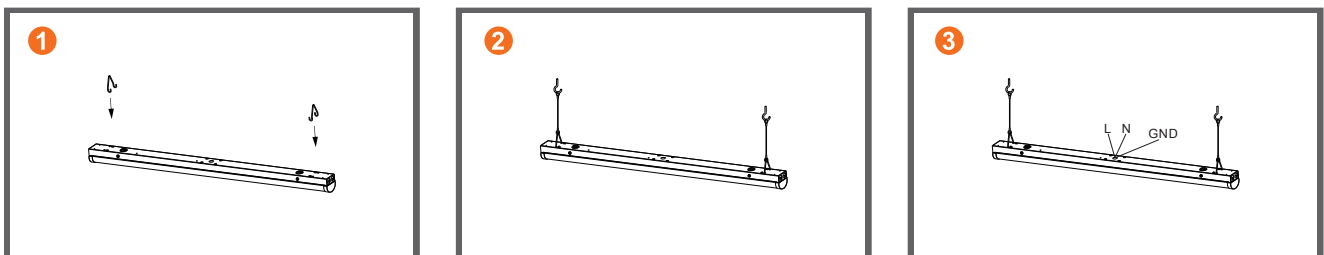

Linear Strip Fixture CCT & Power Selectable

Easy Open Push Button

Technical Specifications

Model No.:	ECS20-2FT347-3CCT	ECS40-4FT347-3CCT	ECS80-8FT347-3CCT
Size	2 ft	4 ft	8 ft
Watt Selectable	11W/14W/17W/20W	25W/30W/35W/40W	50W/60W/70W/80W
Voltage	120-347V		
Dimming	0-10V		
CCT Selectable	3000K/4000K/5000K		
Lumens	1430LM-2600LM	3250LM-5200LM	6500LM-10400LM
Dimensions	24" x 2.95 x 3.27"	48" x 2.95 x 3.27"	96" x 2.95 x 3.27"

Chain Hang Installation

Linkable Installation

Dimensions

Models	L	W	H
ECS20-2FT347-3CCT	24"	2.95"	3.27"
ECS40-4FT347-3CCT	48"	2.95"	3.27"
ECS80-8FT347-3CCT	96"	2.95"	3.27"

Image Show