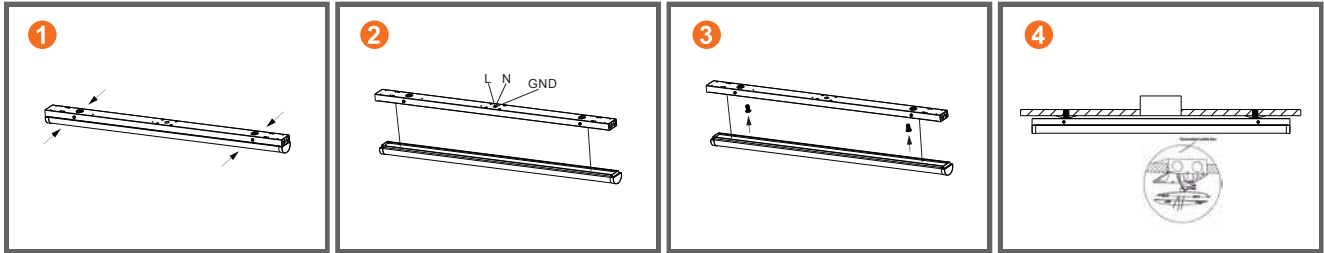

Linear Strip Fixture CCT & Power Selectable

Easy Open Push Button

Technical Specifications

Model No.:	ECS20-2FT347-3CCT	ECS40-4FT347-3CCT	ECS80-8FT347-3CCT
Size	2 ft	4 ft	8 ft
Watt Selectable	11W/14W/17W/20W	25W/30W/35W/40W	50W/60W/70W/80W
Voltage	120-347V		
Dimming	0-10V		
CCT Selectable	3000K/4000K/5000K		
Lumens	1430LM-2600LM	3250LM-5200LM	6500LM-10400LM
Dimensions	24" x 2.95 x 3.27"	48" x 2.95 x 3.27"	96" x 2.95 x 3.27"

Applications

Healthcare
Hospitality
Office
Proper management
Residential
Retail

Markets

Healthcare & hospitals
Schools & universities
Sport facilities & gyms
Retail
Warehouse

Installation

Surface Mount Installation

Chain Hang Installation

Linkable Installation

Dimensions

Models	L	W	H
ECS20-2FT347-3CCT	24"	2.95"	3.27"
ECS40-4FT347-3CCT	48"	2.95"	3.27"
ECS80-8FT347-3CCT	96"	2.95"	3.27"

Image Show