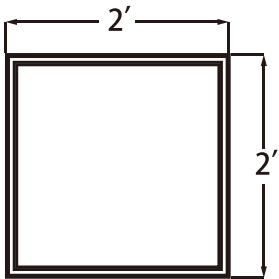

### Specification:

Model No.:	Size	Wattage (W)	Efficacy (lm/W)	Color Temp (K)	CRI	Dim solution	Voltage
VO-22W40-347-5Way-B-SX	2x2 ft	20-25-30-35-40W	110lm/W DLC Standard	3000K- 3500K- 4000K- 5000K- 6000K Adjustable	Ra>80	0-10V	120-347V
VO-14W40-347-5Way-B-SX	1x4 ft	20-25-30-35-40W					
VO-24W50-347-5Way-B-SX	2x4 ft	25-30-40-45-50W					
VO-22W40-347-5Way-B-PX	2x2 ft	20-25-30-35-40W	125lm/W DLC Premium				
VO-14W40-347-5Way-B-PX	1x4 ft	20-25-30-35-40W					
VO-24W50-347-5Way-B-PX	2x4 ft	25-30-40-45-50W					

### Dimensions:

602\*602mm

602\*1209mm

298\*1209mm