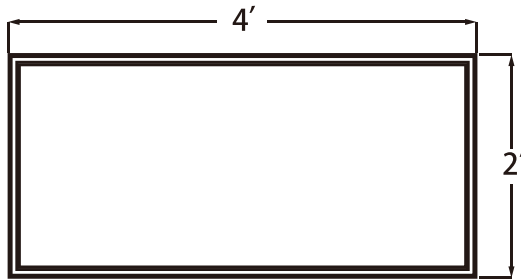

### Specification:

Model No.:	Size	Wattage (W)	Efficacy (lm/W)	Color Temp (K)	CRI	Dim solution	Voltage
VO-22W40-347-5Way-B-SX	2x2 ft	20-25-30-35-40W	110lm/W DLC Standard	3000K- 3500K- 4000K- 5000K- 6000K Adjustable	Ra>80	0-10V	120-347V
VO-14W40-347-5Way-B-SX	1x4 ft	20-25-30-35-40W					
VO-24W50-347-5Way-B-SX	2x4 ft	25-30-40-45-50W					
VO-22W40-347-5Way-B-PX	2x2 ft	20-25-30-35-40W	125lm/W DLC Premium				
VO-14W40-347-5Way-B-PX	1x4 ft	20-25-30-35-40W					
VO-24W50-347-5Way-B-PX	2x4 ft	25-30-40-45-50W					

### Dimensions:

602\*602mm

602\*1209mm

298\*1209mm