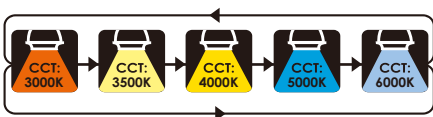

Applications:

- Power Factor: >0.9
- CRI:>80
- Warranty : 5 years