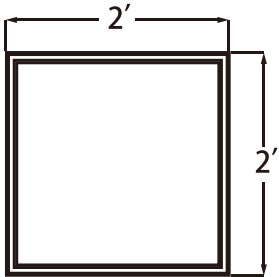

Specification:

Model No.:	Size	Wattage (W)	Efficacy (lm/W)	Color Temp (K)	CRI	Dim solution	Voltage
VO-22W40-347-5Way-B-SX	2x2 ft	20-25-30-35-40W	110lm/W DLC Standard	3000K- 3500K- 4000K- 5000K- 6000K Adjustable	Ra>80	0-10V	120-347V
VO-14W40-347-5Way-B-SX	1x4 ft	20-25-30-35-40W					
VO-24W50-347-5Way-B-SX	2x4 ft	25-30-40-45-50W					
VO-22W40-347-5Way-B-PX	2x2 ft	20-25-30-35-40W	125lm/W DLC Premium				
VO-14W40-347-5Way-B-PX	1x4 ft	20-25-30-35-40W					
VO-24W50-347-5Way-B-PX	2x4 ft	25-30-40-45-50W					

Extra Junction Box (Sell Separately)

Dimensions:

602*602mm

602*1209mm

298*1209mm

Installation Accessories:

- Spring Clip

- Suspended Kit