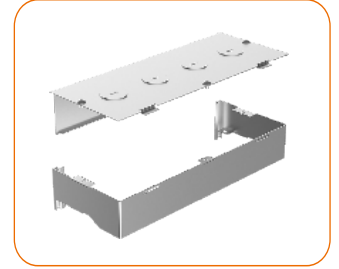

Specification:

Model No.:	Size	Wattage (W)	Efficacy (lm/W)	Color Temp (K)	CRI	Dim solution	Voltage
VO-22W40-347-5Way-B-SX	2x2 ft	20-25-30-35-40W	110lm/W DLC Standard	3000K- 3500K- 4000K- 5000K- 6000K Adjustable	Ra>80	0-10V	120-347V
VO-14W40-347-5Way-B-SX	1x4 ft	20-25-30-35-40W					
VO-24W50-347-5Way-B-SX	2x4 ft	25-30-40-45-50W					
VO-22W40-347-5Way-B-PX	2x2 ft	20-25-30-35-40W	125lm/W DLC Premium				
VO-14W40-347-5Way-B-PX	1x4 ft	20-25-30-35-40W					
VO-24W50-347-5Way-B-PX	2x4 ft	25-30-40-45-50W					

Extra Junction Box (Sell Separately)

Dimensions:

602*602mm

602*1209mm

298*1209mm

Installation Accessories:

- Spring Clip

- Suspended Kit

- Surface Mounted Frame