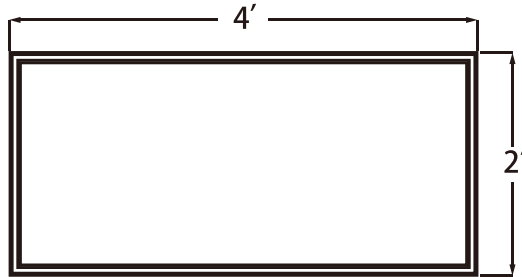

Specification:

Model No.:	Size	Wattage (W)	Efficacy (lm/W)	Color Temp (K)	CRI	Dim solution	Voltage
VO-22W40-347-5Way-B-SX	2x2 ft	20-25-30-35-40W	110lm/W DLC Standard	3000K- 3500K- 4000K- 5000K- 6000K Adjustable	Ra>80	0-10V	120-347V
VO-14W40-347-5Way-B-SX	1x4 ft	20-25-30-35-40W					
VO-24W50-347-5Way-B-SX	2x4 ft	25-30-40-45-50W					
VO-22W40-347-5Way-B-PX	2x2 ft	20-25-30-35-40W	125lm/W DLC Premium				
VO-14W40-347-5Way-B-PX	1x4 ft	20-25-30-35-40W					
VO-24W50-347-5Way-B-PX	2x4 ft	25-30-40-45-50W					

Extra Junction Box (Sell Separately)

Dimensions:

602*602mm

602*1209mm

298*1209mm

Installation Accessories:

- Spring Clip

- Suspended Kit