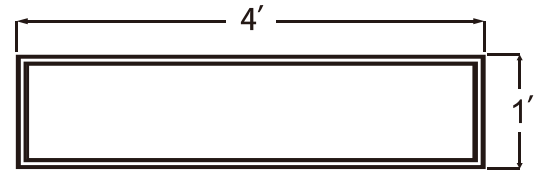

Extra Junction Box (Sell Separately)

Dimensions:

602*602mm

602*1209mm

298*1209mm

Installation Accessories:

- Spring Clip

- Suspended Kit