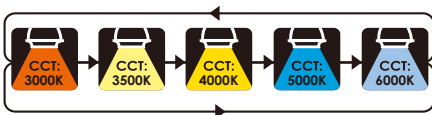

Specification:

Model No.:	Size	Wattage (W)	Efficacy (lm/W)	Color Temp (K)	CRI	Dim solution	Voltage
VO-22W40-347-5Way-B-SX	2x2 ft	20-25-30-35-40W	110lm/W DLC Standard	3000K- 3500K- 4000K- 5000K- 6000K Adjustable	Ra>80	0-10V	120-347V
VO-14W40-347-5Way-B-SX	1x4 ft	20-25-30-35-40W					
VO-24W50-347-5Way-B-SX	2x4 ft	25-30-40-45-50W					
VO-22W40-347-5Way-B-PX	2x2 ft	20-25-30-35-40W	125lm/W DLC Premium				
VO-14W40-347-5Way-B-PX	1x4 ft	20-25-30-35-40W					
VO-24W50-347-5Way-B-PX	2x4 ft	25-30-40-45-50W					

Features:

- No LGP , never yellowing.
- High efficacy up to 125lm/w, meet DLC 5.1 premium version.
- Series: Color & Wattage tunable.
- 5 Years warranty

Applications:

- Power Factor: >0.9
- CRI:>80
- Warranty : 5 years