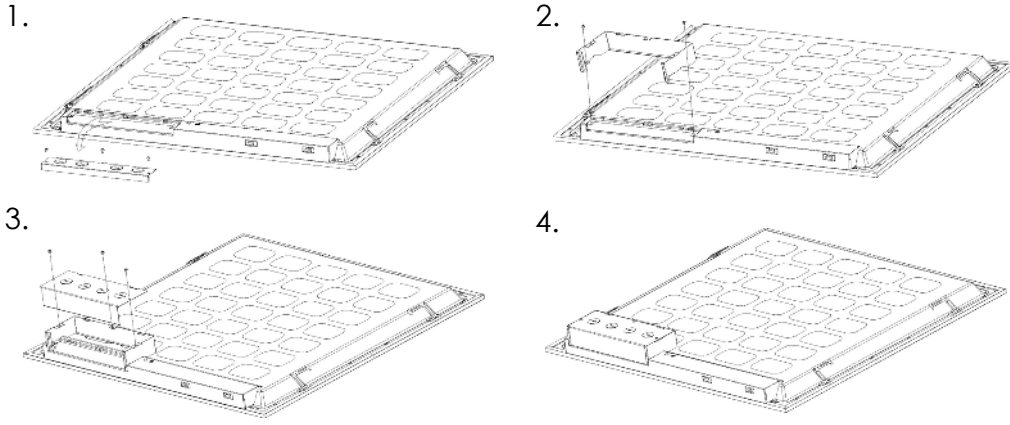

Specification:

Model No.:	Size	Wattage (W)	Efficacy (lm/W)	Color Temp (K)	CRI	Dim solution	Voltage
VO-22W40-347-5Way-B-SX	2x2 ft	20-25-30-35-40W	110lm/W DLC Standard	3000K- 3500K- 4000K- 5000K- 6000K Adjustable	Ra>80	0-10V	120-347V
VO-14W40-347-5Way-B-SX	1x4 ft	20-25-30-35-40W					
VO-24W50-347-5Way-B-SX	2x4 ft	25-30-40-45-50W					
VO-22W40-347-5Way-B-PX	2x2 ft	20-25-30-35-40W	125lm/W DLC Premium				
VO-14W40-347-5Way-B-PX	1x4 ft	20-25-30-35-40W					
VO-24W50-347-5Way-B-PX	2x4 ft	25-30-40-45-50W					

Extra Junction Box (Sell Separately)

Dimensions:

602*602mm

602*1209mm

298*1209mm

Installation Accessories:

- Spring Clip

- Suspended Kit

- Surface Mounted Frame