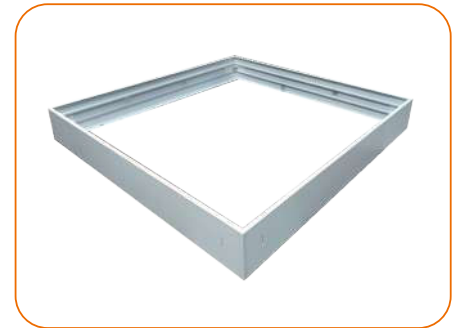

Extra Junction Box (Sell Separately)

Dimensions:

602*602mm

602*1209mm

298*1209mm

Installation Accessories:

- Spring Clip

- Suspended Kit

- Surface Mounted Frame