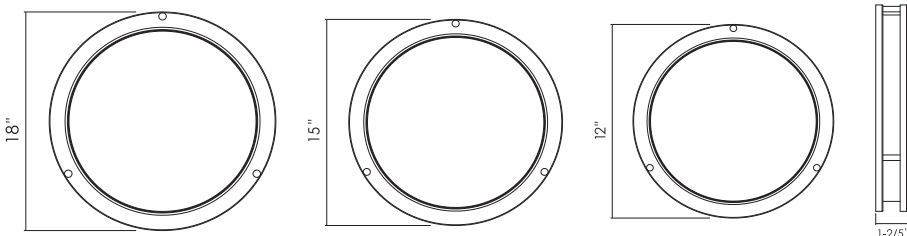

Dimensions

No Glare

Efficient Thermal Dissipation

THIN

CRI > 80

50000 Hrs

Instant On

No Flicker