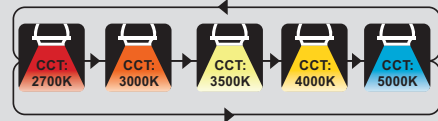

6" Slim Round Panel LED

Options:

- 120-347V

Dimmable

| Specification | | |
|----------------------------|--|------------------------------------|
| | 120V | 120-347V |
| Model No. | VO-RP6W13-120-D-5WY WH/BL/BN | VO-RP6W13-347-D-5WAY WH |
| Size | 7.1"x1.0" (Lamp) 3.3"x3.3"x1.2" (Driver) | |
| Beam Angle | 140° | |
| Input | 120V 60Hz | 347 60Hz |
| Power Factor | >0.9 | |
| Dimmable | Yes | |
| Power (W) | 13W | |
| Luminous Flux | 1050LM | |
| Color Temperature | 2700K/3000K/3500K/4000K/5000K Adjustable | |
| CRI | >80 | |
| SDCM | <7 | |
| Life Tume (Hrs) | 50000 | |
| Certification Requirements | ETL / ES | |

Features

- Safe - This downlight is IC Rated and airtight junction box, protecting from overheating and designed to be installed in the ceiling surrounded by insulation.

It is ETL certified, which means it has met the nationality recognized safety requirements.

- Energy Efficient - With Energy Star labeled, it consumes only 13 watts, equivalent to 75W halogen. That's so easy to save up to %90 on the electric bill.

- Long Lifespan - The lifespan is as long as 50,000 hours. we provide 5 years warranty and lifetime technical support.