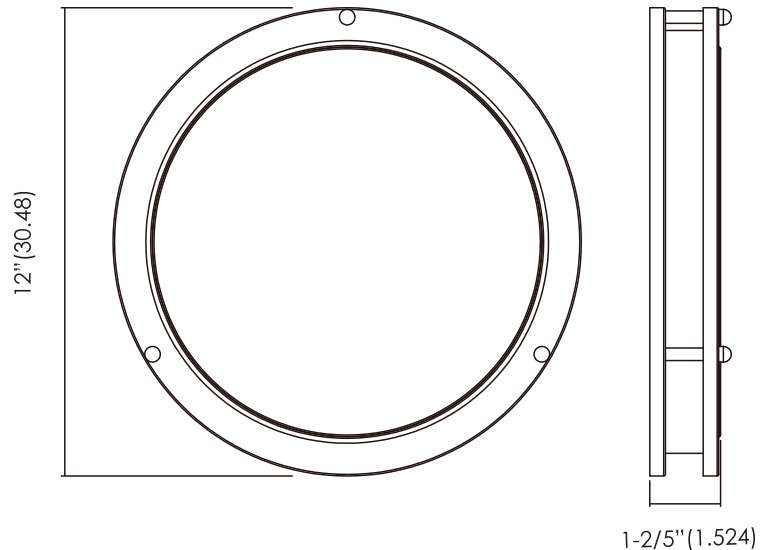

Project : _____
 Type : _____
 Drawn by : _____
 Catalogue No. : _____
 Date : _____

Specifications

Model No.	<input type="checkbox"/> VO-RF12W15-120-D-5Way/SL	<input type="checkbox"/> VO-RF12W15-120-D-5Way/BK	<input type="checkbox"/> VO-RF12W15-120-D-5Way/BB	
General	Watt	15W/13W/11W/9W/7W Adj	15W/13W/11W/9W/7W Adj	15W/13W/11W/9W/7W Adj
	HID Equivalent	75 W	75 W	75 W
	Lumen	500Lm-1050Lm	500Lm-1050Lm	500Lm-1050Lm
	CCT	2700K/3000K/3500K/4000K/5000K Adj	2700K/3000K/3500K/4000K/5000K Adj	2700K/3000K/3500K/4000K/5000K Adj
	Volts	120V	120V	120V
	CRI	>80	>80	>80
	Beam Angle	140°	140°	140°
	Hours Rated	50000 hours	50000 hours	50000 hours
	Min Compartment Size	Ø12"x1-2/5"	Ø12"x1-2/5"	Ø12"x1-2/5"
Electrical	Operating Frequency	50/60Hz	50/60Hz	50/60Hz
	Power Factor	>0.9	>0.9	>0.9
	Operating Position	Both Horizontal&Vertical	Both Horizontal&Vertical	Both Horizontal&Vertical
	Surge Protection	Built-in surge protection-2.5KV	Built-in surge protection-2.5KV	Built-in surge protection-2.5KV
Operating Temperature	-20°C /-4°F to 40°C/104°F	-20°C /-4°F to 40°C/104°F	-20°C /-4°F to 40°C/104°F	
Physical	Lens Material	PMMA	PMMA	PMMA
	Housing Color	Silver	Black	Gold
	Weight (Kg)	0.92	0.92	0.92
Additional Information	Additional Info	5 way CCT and 5 way wattage	5 way CCT and 5 way wattage	5 way CCT and 5 way wattage
	Warranty	5 years	5 years	5 years
Compliance	Safety Listing	CETLus-Listed	CETLus-Listed	CETLus-Listed
	Location Rating	Damp location	Damp location	Damp location
	Energy Star	No	No	No
	DLC Approved	No	No	No
DLC ID	No	No	No	

Dimensions & Weights

Model No.	VO-RF15W24
Diameter in.(cm)	12"(30.48)
Height in. (cm)	1-2/5"(1.524)
Net weight (lbs)	2.02

Product Details

Compatible Dimmers

BRAND	MODEL
HILUTRON	DVCL-153PLH
LUTRON	S600-P
LUTRON	DV600-P15
LUTRON	MACL-153M
LUTRON	CTCL-153P
LUTRON	MS-OPS2
LUTRON	CTCL-153P
LUTRON	PD-6WCL
LEVITON	6674
LEVITON	6681