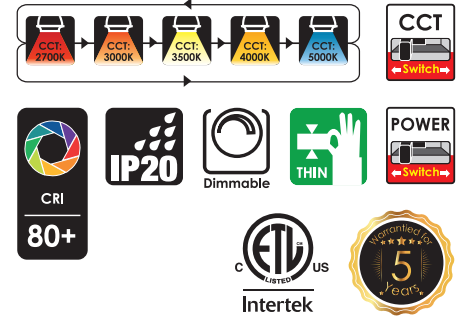

Project : _____
Type : _____
Drawn by : _____
Catalogue No. : _____
Date : _____

Specifications

Model No.	☐ VO-RF12W15-120-D-5Way/SL	☐ VO-RF12W15-120-D-5Way/BK	☐ VO-RF12W15-120-D-5Way/BB	
General	Watt	15W/13W/11W/9W/7W Adj	15W/13W/11W/9W/7W Adj	15W/13W/11W/9W/7W Adj
	HID Equivalent	75 W	75 W	75 W
	Lumen	500Lm-1050Lm	500Lm-1050Lm	500Lm-1050Lm
	CCT	2700K/3000K/3500K/4000K/5000K Adj	2700K/3000K/3500K/4000K/5000K Adj	2700K/3000K/3500K/4000K/5000K Adj
	Volts	120V	120V	120V
	CRI	>80	>80	>80
	Beam Angle	140°	140°	140°
	Hours Rated	50000 hours	50000 hours	50000 hours
	Min Compartment Size	Ø12"x1-2/5"	Ø12"x1-2/5"	Ø12"x1-2/5"
Electrical	Operating Frequency	50/60Hz	50/60Hz	50/60Hz
	Power Factor	>0.9	>0.9	>0.9
	Operating Position	Both Horizontal&Vertical	Both Horizontal&Vertical	Both Horizontal&Vertical
	Surge Protection	Built-in surge protection-2.5KV	Built-in surge protection-2.5KV	Built-in surge protection-2.5KV
Operating Temperature	-20°C /-4°F to 40°C/104°F	-20°C /-4°F to 40°C/104°F	-20°C /-4°F to 40°C/104°F	
Physical	Lens Material	PMMA	PMMA	PMMA
	Housing Color	Silver	Black	Gold
	Weight (Kg)	0.92	0.92	0.92
Additional Information	Additional Info	5 way CCT and 5 way wattage	5 way CCT and 5 way wattage	5 way CCT and 5 way wattage
	Warranty	5 years	5 years	5 years
Compliance	Safety Listing	CETLus-Listed	CETLus-Listed	CETLus-Listed
	Location Rating	Damp location	Damp location	Damp location
	Energy Star	No	No	No
	DLC Approved	No	No	No
DLC ID	No	No	No