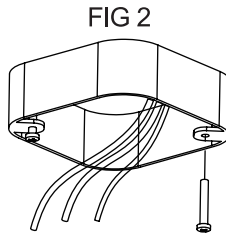

Installation

FIG 2

Lumen Details

Model No.:	Watts (W)	2700K		3000K		3500K		4000K		5000K	
		Lumen Output (LM)	Efficiency (LM/W)	Lumen Output (LM)	Efficiency (LM/W)	Lumen Output (LM)	Efficiency (LM/W)	Lumen Output (LM)	Efficiency (LM/W)	Lumen Output (LM)	Efficiency (LM/W)
VO-RF12W15-120-D-5Way	15W	906LM	60	1003LM	67	1039LM	69	1050LM	70	1022LM	68
	13W	815LM	63	893LM	69	926LM	71	938LM	72	918LM	71
	11W	721LM	66	784LM	71	809LM	74	819LM	74	809LM	74
	9W	622LM	69	673LM	75	693LM	77	705LM	78	701LM	78
	7W	472LM	67	505LM	72	519LM	74	528LM	75	530LM	76

Data is based upon tests performed in a controlled environment. Actual performance can vary depending on operating conditions. All products are subject to change or may be discontinued any time without notice. Please contact your Votatec customer service representative to confirm inventory levels at time of order