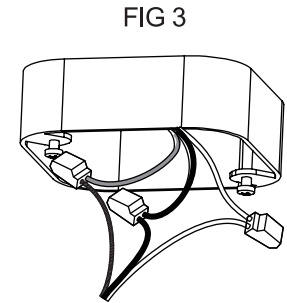

Installation

FIG 3

Lumen Details

Model No.:	Watts (W)	2700K		3000K		3500K		4000K		5000K	
		Lumen Output (LM)	Efficiency (LM/W)	Lumen Output (LM)	Efficiency (LM/W)	Lumen Output (LM)	Efficiency (LM/W)	Lumen Output (LM)	Efficiency (LM/W)	Lumen Output (LM)	Efficiency (LM/W)
VO-RF12W15-120-D-5Way	15W	906LM	60	1003LM	67	1039LM	69	1050LM	70	1022LM	68
	13W	815LM	63	893LM	69	926LM	71	938LM	72	918LM	71
	11W	721LM	66	784LM	71	809LM	74	819LM	74	809LM	74
	9W	622LM	69	673LM	75	693LM	77	705LM	78	701LM	78
	7W	472LM	67	505LM	72	519LM	74	528LM	75	530LM	76

Data is based upon tests performed in a controlled environment. Actual performance can vary depending on operating conditions. All products are subject to change or may be discontinued any time without notice. Please contact your Votatec customer service representative to confirm inventory levels at time of order