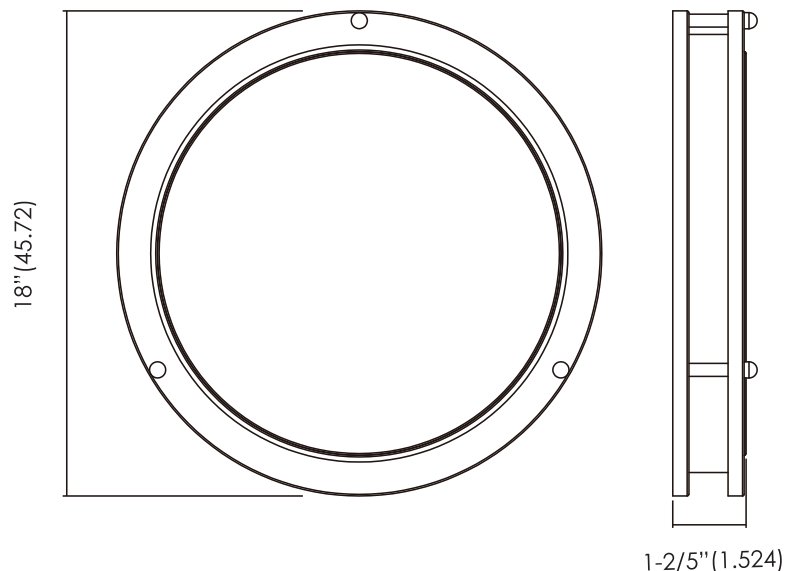

## Specifications

Model No.		<input type="checkbox"/> VO-RF18W38-120-D-5Way/SL	<input type="checkbox"/> VO-RF18W38-120-D-5Way/BK	<input type="checkbox"/> VO-RF18W38-120-D-5Way/BB
General	Watt	38W/34W/30W/26W/22W Adj	38W/34W/30W/26W/22W Adj	38W/34W/30W/26W/22W Adj
	HID Equivalent	75 W	75 W	75 W
	Lumen	1850Lm-3170Lm	1850Lm-3170Lm	1850Lm-3170Lm
	CCT	2700K/3000K/3500K/4000K/5000K Adj	2700K/3000K/3500K/4000K/5000K Adj	2700K/3000K/3500K/4000K/5000K Adj
	Volts	120V	120V	120V
	CRI	>80	>80	>80
	Beam Angle	140°	140°	140°
	Hours Rated	50000 hours	50000 hours	50000 hours
	Min Compartment Size	Ø18"x1-2/5"	Ø18"x1-2/5"	Ø18"x1-2/5"
Electrical	Operating Frequency	50/60Hz	50/60Hz	50/60Hz
	Power Factor	>0.9	>0.9	>0.9
	Operating Position	Both Horizontal&Vertical	Both Horizontal&Vertical	Both Horizontal&Vertical
	Surge Protection	Built-in surge protection-2.5KV	Built-in surge protection-2.5KV	Built-in surge protection-2.5KV
Physical	Operating Temperature	-20°C /-4°F to 40°C/104°F	-20°C /-4°F to 40°C/104°F	-20°C /-4°F to 40°C/104°F
	Lens Material	PMMA	PMMA	PMMA
	Housing Color	Silver	Black	Gold
Additional Information	Weight (Kg)	1.46	1.46	1.46
	Additional Info	5 way CCT and 5 way wattage	5 way CCT and 5 way wattage	5 way CCT and 5 way wattage
Compliance	Warranty	5 years	5 years	5 years
	Safety Listing	CETLus-Listed	CETLus-Listed	CETLus-Listed
	Location Rating	Damp location	Damp location	Damp location
	Energy Star	No	No	No
	DLC Approved	No	No	No
DLC ID	No	No	No	

### Dimensions & Weights

Model No.	VO-RF18W38-120-D-5Way
Diameter in.(cm)	18" (45.72)
Height in. (cm)	1-2/5" (1.524)
Net weight (lbs)	3.02