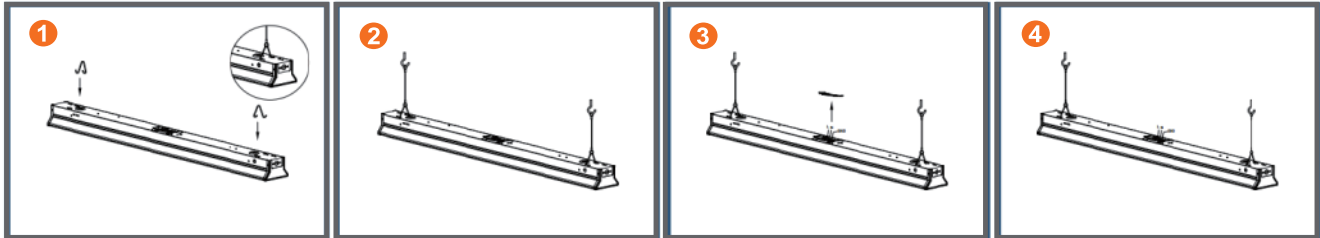

Installation

Chain Hang Installation

Linkable Installation

Dimensions

Models	L	W	H
WS 90-4FT347-3CCT	48 "	4.7 "	3.5 "
WS 150-8FT347-3CCT	96 "	4.7 "	3.5 "

Image Show

Lumen Output								
	4FT				8FT			
	60W	70W	80W	90W	105W	120W	135W	150W
3000K	7800lm	9100lm	10400lm	11700lm	13650lm	15600lm	17550lm	19500lm
4000K	8400lm	9800lm	11200lm	12600lm	14700lm	16800lm	18900lm	21000lm
5000K	8100lm	9450lm	10800lm	12150lm	14175lm	16200lm	18225lm	20250lm