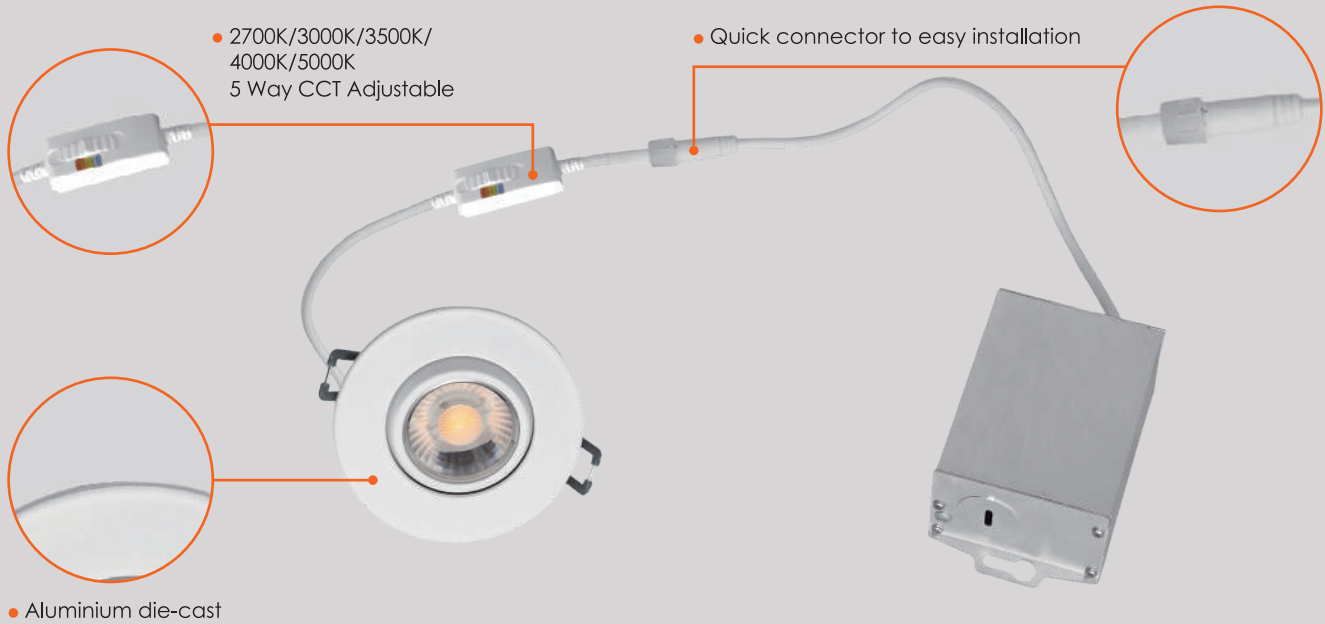

Product Details