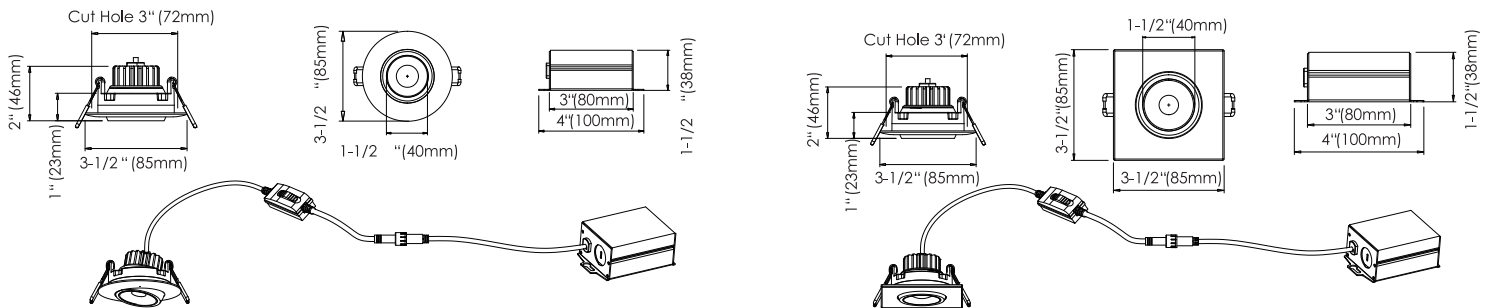

## Specifications

Model No.		<input type="checkbox"/> VO-GRP3W8-120-D-5WAY Round/WH	<input type="checkbox"/> VO-GSP3W8-120-D-5WAY Square/WH	<input type="checkbox"/> VO-GRP3W8-120-D-5WAY Round/BK	<input type="checkbox"/> VO-GSP3W8-120-D-5WAY Square/BK
General	Watts	8W	8W	8W	8W
	HID Equivalent	40W	40W	40W	40W
	Lumen	640LM	640LM	640LM	640LM
	CCT	2700K/3000K/3500K/4000K/5000K	2700K/3000K/3500K/4000K/5000K	2700K/3000K/3500K/4000K/5000K	2700K/3000K/3500K/4000K/5000K
	Volts	120V	120V	120V	120V
	CRI	>90	>90	>90	>90
	Beam Angle	40°	40°	40°	40°
	Hours Rated	50000h	50000h	50000h	50000h
	Min Compartment Size	31.2" x 2"	31.2" x 2"	31.2" x 2"	31.2" x 2"
Electrical	Operating Frequency	60Hz	60Hz	60Hz	60Hz
	Power Factor	>0.9	>0.9	>0.9	>0.9
	Operating Position	Both Horizontal & Vertical	Both Horizontal & Vertical	Both Horizontal & Vertical	Both Horizontal & Vertical
	Surge Protection	Built-in surge protection-2.5KV	Built-in surge protection-2.5KV	Built-in surge protection-2.5KV	Built-in surge protection-2.5KV
Physical	Operating Temperature	-20°C/-4°F to 40°C/104°F	-20°C/-4°F to 40°C/104°F	-20°C/-4°F to 40°C/104°F	-20°C/-4°F to 40°C/104°F
	Housing Color	White	White	Black	Black
	Weight(Kg)	Round: 0.28	Square: 0.29	Round: 0.28	Square: 0.29
Additional Information	Additional Info	5 Way CCT	5 Way CCT	5 Way CCT	5 Way CCT
	Rated For Inclosed Fixture	Yes	Yes	Yes	Yes
	Warranty	5 years	5 years	5 years	5 years
Compliance	Safety Listing	CETLus-Listed	CETLus-Listed	CETLus-Listed	CETLus-Listed
	Location Rating	Wet	Wet	Wet	Wet
	Energy Star	Yes	Yes	Yes	Yes
	DLC Approved	No	No	No	No
	DLC ID	No	No	No	No

### Dimensions & Weights

Model No.	VO-GRP3W8-120-D-5WAY	VO-GSP3W8-120-D-5WAY
Diameter in.(cm)	3 1/2"(8.5cm)	3 1/2"(8.5cm)
Height in. (cm)	2"(4.6cm)	2"(4.6cm)
Net weight (lbs)	0.62	0.64