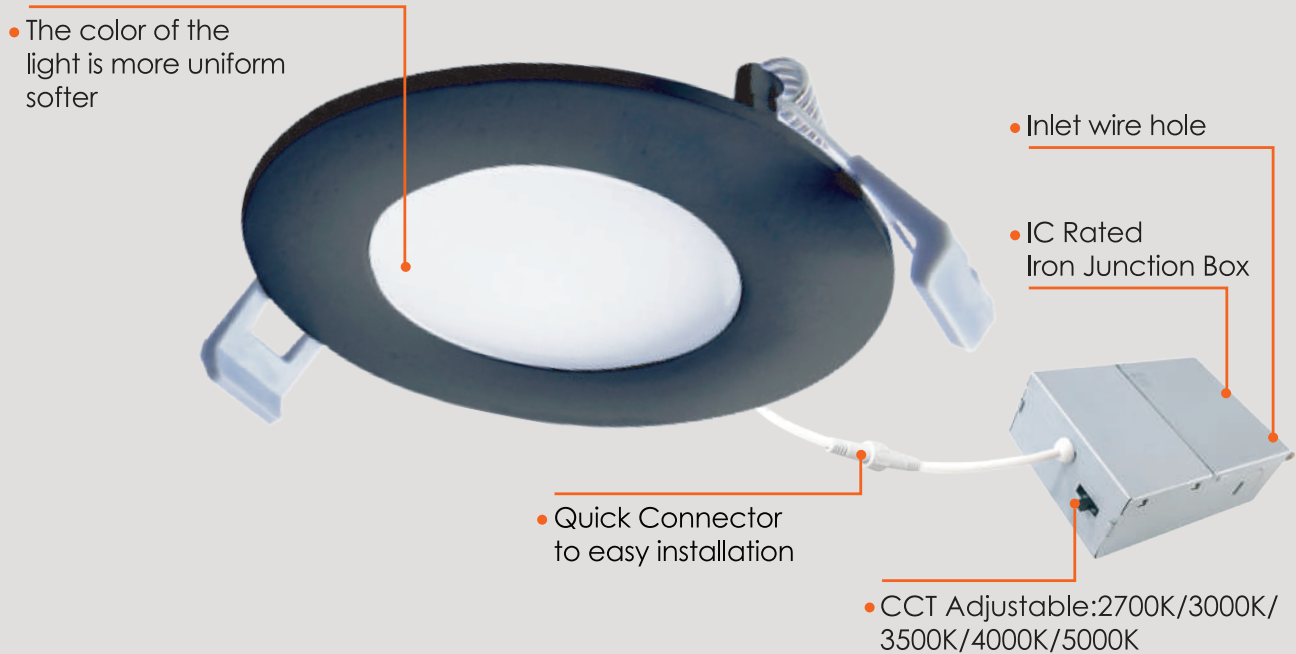

Product Details

Compatible Dimmers

BRAND	MODEL
HILUTRON	DVCL-153PLH
LUTRON	S600-P
LUTRON	DV600-P15
LUTRON	MACL-153M
LUTRON	CTCL-153P
LUTRON	MS-OPS2
LUTRON	CTCL-153P
LUTRON	PD-6WCL
LEVITON	6674
LEVITON	6681

Dimming range : 10%-100%

This table shows dimmers that have been tested and have demonstrated proper operation under normal conditions. Each installation being unique, various factors such as load, common neutrals or other electrical products on the circuit can, in certain instances, cause variance in system performance.

Read and comply to the dimmer installation instructions. Some dimmers may require more than one product for stable operation.

recommends to use dimmers designed to work with LED products. Older dimmers designed for incandescent products may cause erratic operation.