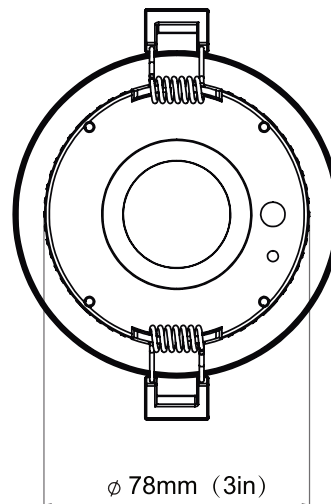

## Specifications

Model No.		<input type="checkbox"/> VO-RP3W7-120-D-5WY/WH	<input type="checkbox"/> VO-RP3W7-120-D-5WY/BK
General	Watts	7W	7W
	Lumen	580LM	580LM
	CCT	2700K/3000K/3500K/4000K/5000K	2700K/3000K/3500K/4000K/5000K
	HID Equivalent	60W	60W
	Volts	120V	120V
	CRI	>80	>80
	Beam Angel	110°	110°
	Hours Rated	50000 hours	50000 hours
	Min Compartment Size	Ø4.9"x1.7"	Ø4.9"x1.7"
Electrical	Operating Frequency	50-60Hz	50-60Hz
	Power Factor	>0.9	>0.9
	Operating Position	Recessed In Ceiling	Recessed In Ceiling
	Surge Protection	Built-in surge protection-2.5KV	Built-in surge protection-2.5KV
	Operating Temperature	-20°C /-4°F to 40°C/104°F	-20°C /-4°F to 40°C/104°F
Physical	Lens Material	PS	PS
	Housing Color	White	Black
	Weight (Kg)	0.27	0.27
Additional Information	Additional Info	5 way CCT	5 way CCT
	Rated For Enclosed Fixture	Yes	Yes
	Warranty	5 years	5 years
Compliance	Safety Listing	CETLus-Listed	CETLus-Listed
	Location Rating	Damp	Damp
	Energy Star	YES	YES
	DLC Approved	No	No

### Dimensions & Weights

Model	VO-RP3W7-120-D-5WY
Diameter in.(mm)	3 (76.2)
Height in. (mm)	1.69(42)
Net weight (lbs)	0.58