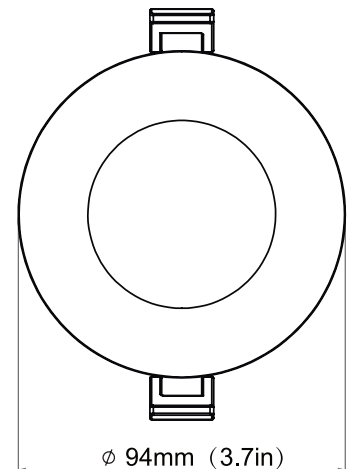

## Specifications

Model No.		<input type="checkbox"/> VO-RP3W7-120-D-5WY/WH	<input type="checkbox"/> VO-RP3W7-120-D-5WY/BK
General	Watts	7W	7W
	Lumen	580LM	580LM
	CCT	2700K/3000K/3500K/4000K/5000K	2700K/3000K/3500K/4000K/5000K
	HID Equivalent	60W	60W
	Volts	120V	120V
	CRI	>80	>80
	Beam Angel	110°	110°
	Hours Rated	50000 hours	50000 hours
	Min Compartment Size	Ø4.9"x1.7"	Ø4.9"x1.7"
Electrical	Operating Frequency	50-60Hz	50-60Hz
	Power Factor	>0.9	>0.9
	Operating Position	Recessed In Ceiling	Recessed In Ceiling
	Surge Protection	Built-in surge protection-2.5KV	Built-in surge protection-2.5KV
	Operating Temperature	-20°C /-4°F to 40°C/104°F	-20°C /-4°F to 40°C/104°F
Physical	Lens Material	PS	PS
	Housing Color	White	Black
	Weight (Kg)	0.27	0.27
Additional Information	Additional Info	5 way CCT	5 way CCT
	Rated For Enclosed Fixture	Yes	Yes
	Warranty	5 years	5 years
Compliance	Safety Listing	CETLus-Listed	CETLus-Listed
	Location Rating	Damp	Damp
	Energy Star	YES	YES
	DLC Approved	No	No

### Dimensions & Weights

Model	VO-RP3W7-120-D-5WY
Diameter in.(mm)	3 (76.2)
Height in. (mm)	1.69(42)
Net weight (lbs)	0.58