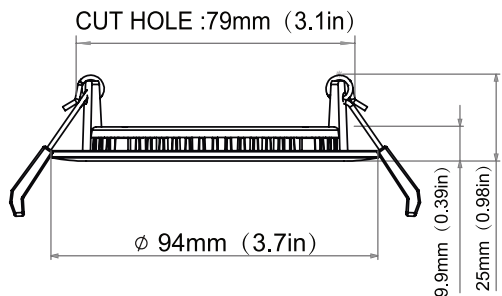

### Dimensions & Weights

Model	VO-RP3W7-120-D-5WY
Diameter in.(mm)	3 (76.2)
Height in. (mm)	1.69(42)
Net weight (lbs)	0.58