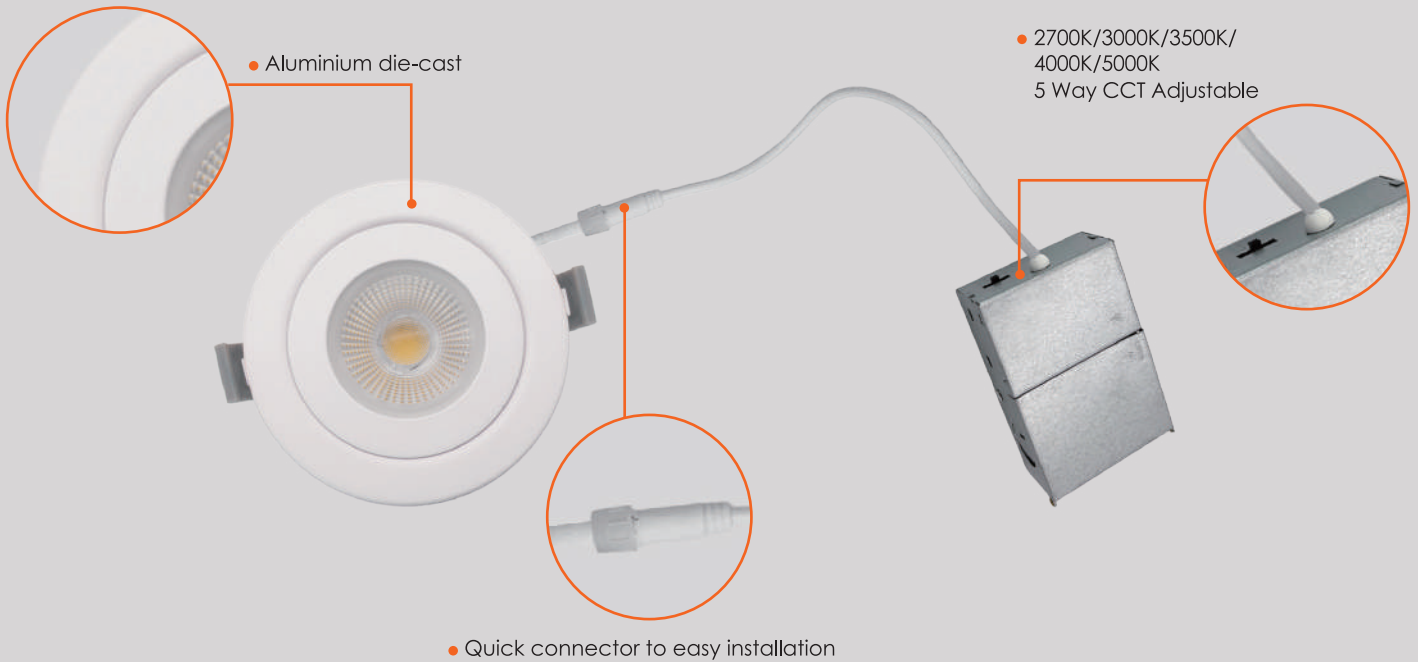

Product Details