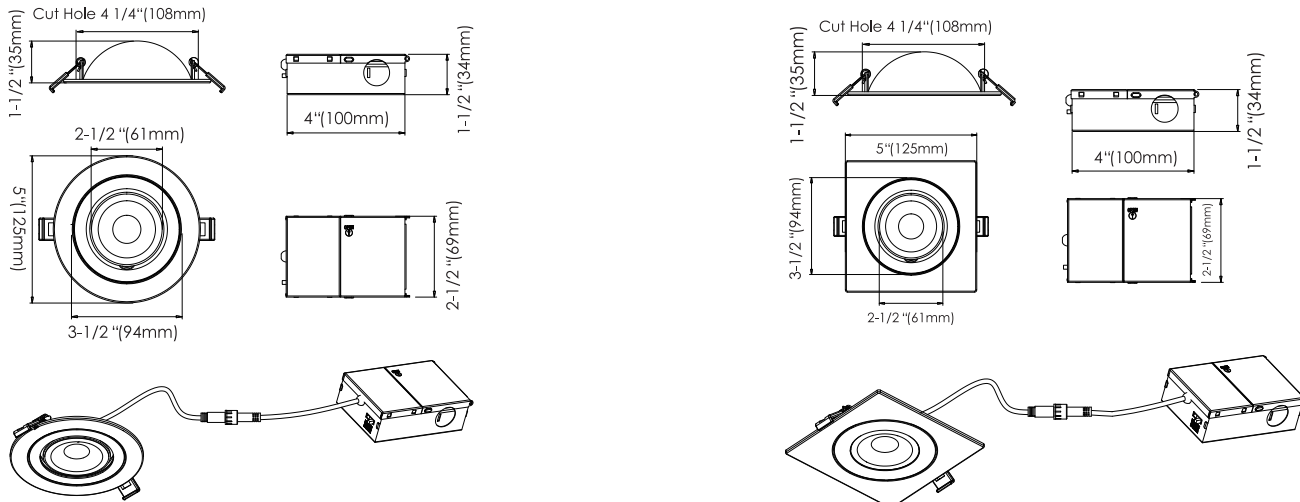

## Specifications

Model No.		<input type="checkbox"/> VO-RMD4W9-120-D-5WAY Round/WH	<input type="checkbox"/> VO-SMD4W9-120-D-5WAY Square/WH	<input type="checkbox"/> VO-RMD4W9-120-D-5WAY Round/BK	<input type="checkbox"/> VO-SMD4W9-120-D-5WAY Square/BK
General	Watts	9W	9W	9W	9W
	HID Equivalent	60W	60W	60W	60W
	Lumen	800LM	800LM	800LM	800LM
	CCT	2700K/3000K/3500K/4000K/5000K	2700K/3000K/3500K/4000K/5000K	2700K/3000K/3500K/4000K/5000K	2700K/3000K/3500K/4000K/5000K
	Volts	120V	120V	120V	120V
	CRI	>90	>90	>90	>90
	Beam Angle	40°	40°	40°	40°
	Hours Rated	50000h	50000h	50000h	50000h
	Min Compartment Size	5" x 11.2"	5" x 11.2"	5" x 11.2"	5" x 11.2"
Electrical	Operating Frequency	60Hz	60Hz	60Hz	60Hz
	Power Factor	>0.9	>0.9	>0.9	>0.9
	Operating Position	Both Horizontal & Vertical	Both Horizontal & Vertical	Both Horizontal & Vertical	Both Horizontal & Vertical
	Surge Protection	Built-in surge protection-2.5KV	Built-in surge protection-2.5KV	Built-in surge protection-2.5KV	Built-in surge protection-2.5KV
Physical	Operating Temperature	-20°C/-4°F to 40°C/104°F	-20°C/-4°F to 40°C/104°F	-20°C/-4°F to 40°C/104°F	-20°C/-4°F to 40°C/104°F
	Housing Color	White	White	Black	Black
	Weight(Kg)	Round: 0.46	Square: 0.47	Round: 0.46	Square: 0.47
Additional Information	Additional Info	5 Way CCT	5 Way CCT	5 Way CCT	5 Way CCT
	Rated For Inclosed Fixture	Yes	Yes	Yes	Yes
	Warranty	5 years	5 years	5 years	5 years
Compliance	Safety Listing	cETLus-Listed	cETLus-Listed	cETLus-Listed	cETLus-Listed
	Location Rating	Wet	Wet	Wet	Wet
	Energy Star	Yes	Yes	Yes	Yes
	DLC Approved	No	No	No	No

### Dimensions & Weights

Model No.	VO-RMD4W9-120-D-5WAY	VO-SMD4W9-120-D-5WAY
Diameter in.(cm)	5"(12.5cm)	5"(12.5cm)
Height in. (cm)	1 1/2"(3.5cm)	1 1/2"(3.5cm)
Net weight (lbs)	1.01	1.04