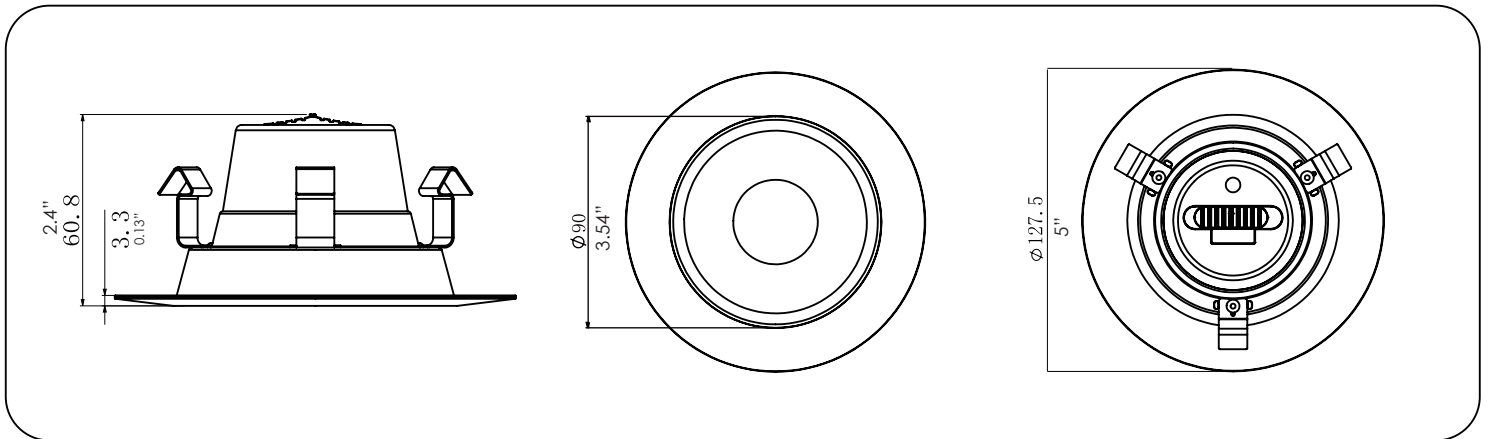

Dimensions