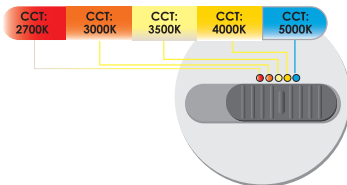

Specification

	4" Square Retrofit	4" Round Retrofit
Model No.	VO-SR4W9-120-D-5way	VO-RR4W9-120-D-5WAY
Size	126*63mm	128*59mm
Beam angle	110°	
Input Voltage (V)	120V 60Hz	
Power Factor	>0.7	
Dimmable	Yes	
Power (w)	9.3W	9W/7.5W/6W Adj
Luminous Flux	700LM	800/640/510LM
Color Temperature	2700K/3000K/3500K/4000K/5000K Adj	
CRI	>80	
SDCM	<7	
Lifetime (Hrs)	50000	
Certification Requirements	ETL/ES	

Features

- Safe - This downlight is IC Rated for direct contact with insulation. It is ETL certified, which means it has met the nationality recognized safety requirements.
- Energy Efficient - With Energy Star labeled, it consumes only 9.3/9 watts, equivalent to 50W halogen. That's so easy to save up to % 81 on the electric bill.
- Long Lifespan - The lifespan is as long as 50,000 hours. we provide 5 years warranty and lifetime technical support.

Dimensions

How to Select Your Light Color

Pick your favorite light color before installing

If you prefer just one color, select it on the fixture before installation.

How To Select Your Power

Pick your favorite Power before installing