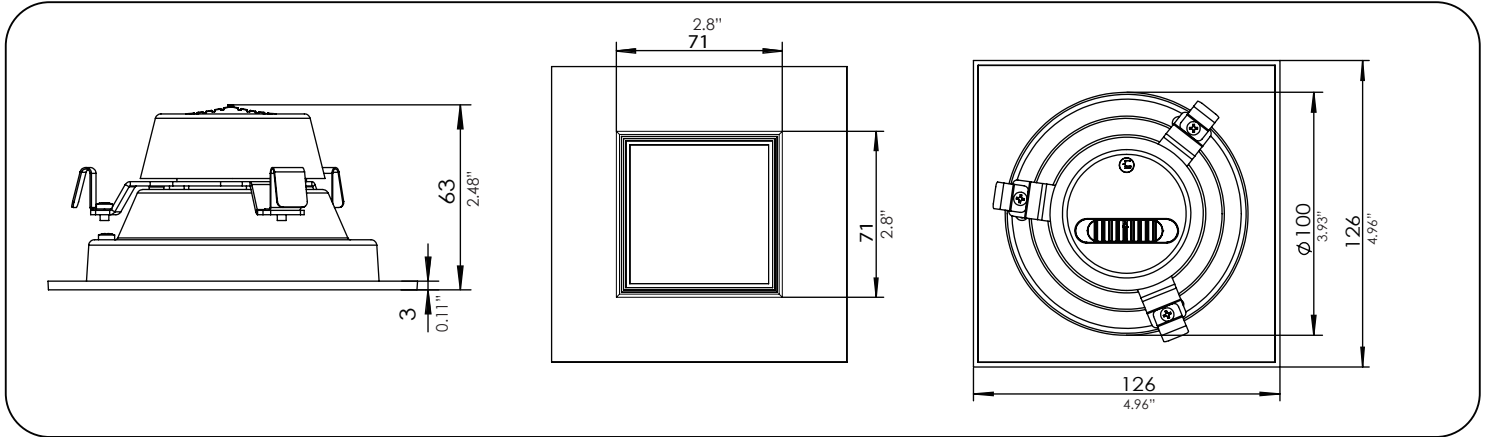

Dimensions