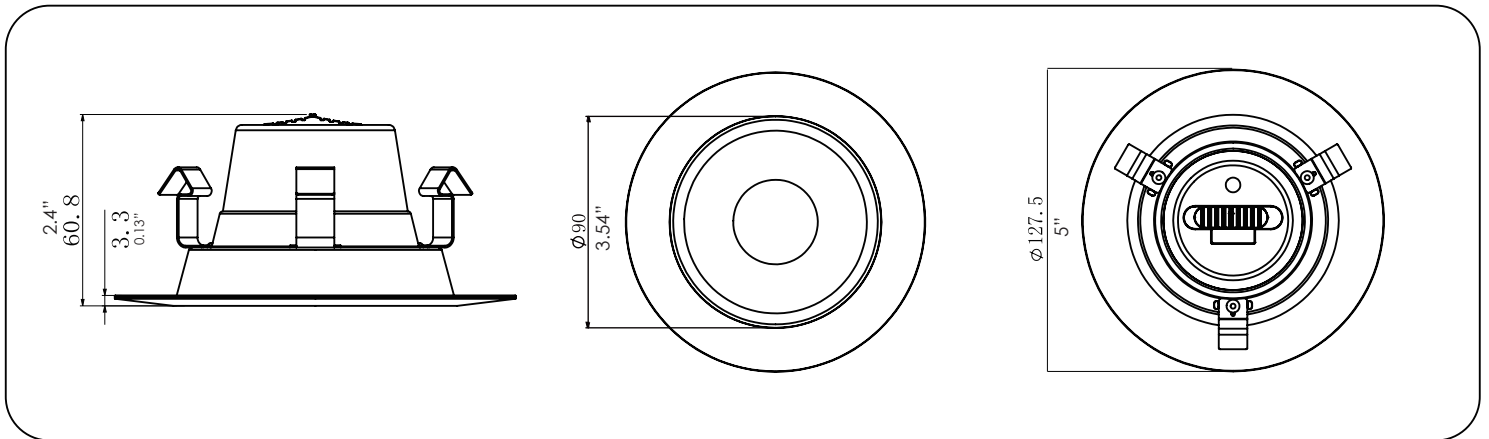

Dimensions