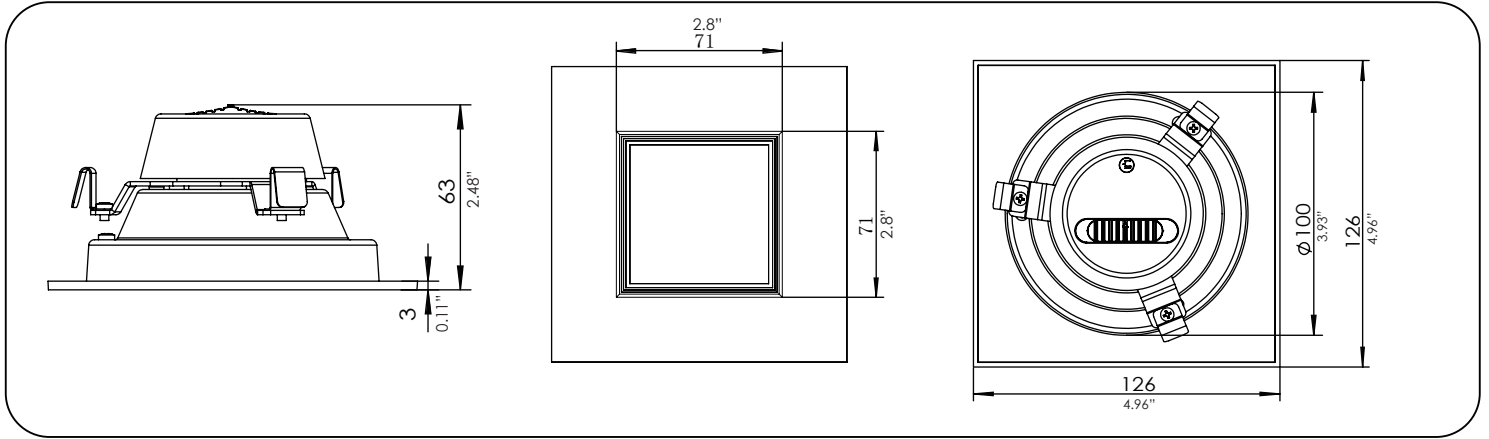

Dimensions