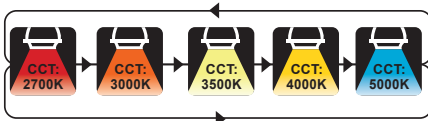

Specification

	4" Square Retrofit	4" Round Retrofit
Model No.	VO-SR4W9-120-D-5way	VO-RR4W9-120-D-5WAY
Size	126*63mm	128*59mm
Beam angle	110°	
Input Voltage (V)	120V 60Hz	
Power Factor	>0.7	
Dimmable	Yes	
Power (w)	9.3W	9W
Luminous Flux	700LM	800LM
Color Temperature	2700K/3000K/3500K/4000K/5000K adjustable	
CRI	>80	
SDCM	<7	
Lifetime (Hrs)	50000	
Certification Requirements	ETL/ES	

Features

- Safe - This downlight is IC Rated for direct contact with insulation. It is ETL certified, which means it has met the nationality recognized safety requirements.
- Energy Efficient - With Energy Star labled, it consumes only 9.3/9 watts, equivalent to 50W halogen. That's so easy to save up to % 81 on the electric bill.
- Long Lifespan - The lifespan is as long as 50/000 hours. we provide 5 years warranty and lifetime technical support.