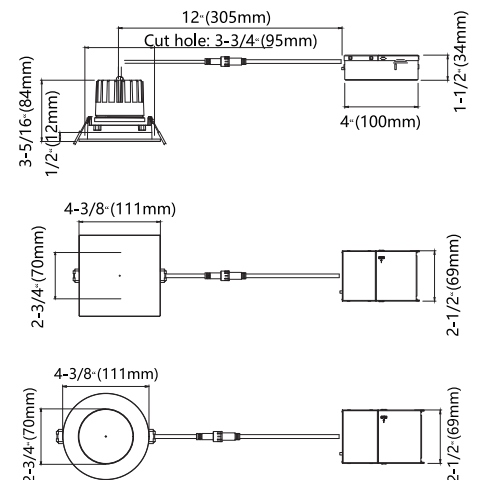

Dimensions & Weights

| Model No. | VO-RP3.5W12-120-D-5WAY | VO-SP3.5W12-120-D-5WAY |
|------------------|------------------------|------------------------|
| Diameter in.(cm) | 4 3/8"(11.11cm) | 4 3/8"(11.11cm) |
| Height in. (cm) | 3 7/16"(8.73cm) | 3 7/16"(8.73cm) |
| Net weight (lbs) | 1.37 | 1.54 |