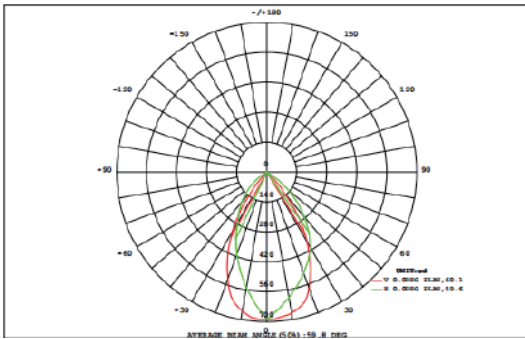

Application

Used in various outdoor locations such as gardens, walkways, driveways, and patios.

Light Distribution Testing Parameters

Flux out: 1394.9 lm

Height	Beam	Angle: 59.57deg	Diameter
1m	377.1, 690.8lx		114.46cm
2m	94.28, 172.6lx		228.93cm
3m	61.96, 76.73lx		343.39cm
4m	43.97, 43.16lx		457.85cm
5m	33.59, 27.62lx		572.32cm
6m	26.48, 19.18lx		686.78cm
7m	21.67, 14.09lx		801.25cm
8m	18.98, 10.79lx		915.72cm
9m	16.66, 8.52lx		1030.17cm
10m	14.77, 6.90lx		1144.64cm

Note: The Curves indicate the illuminated area and the average illumination when the luminaire is at different distance.

3000K

Flux out: 416.1 lm

Height	Beam	Angle: 59.71deg	Diameter
1m	397.3, 741.2lx		114.79cm
2m	99.34, 185.3lx		229.58cm
3m	64.15, 62.35lx		344.38cm
4m	44.83, 46.32lx		459.17cm
5m	33.86, 29.65lx		573.96cm
6m	25.04, 20.59lx		688.75cm
7m	18.105, 15.13lx		803.54cm
8m	13.209, 11.58lx		918.34cm
9m	10.906, 9.15lx		1033.13cm
10m	9.973, 7.45lx		1147.92cm

Note: The Curves indicate the illuminated area and the average illumination when the luminaire is at different distance.

4000K

Flux out: 399.7 lm

Height	Beam	Angle: 59.36deg	Diameter
1m	381.7, 723.4lx		113.98cm
2m	95.42, 180.3lx		227.96cm
3m	62.41, 60.40lx		341.94cm
4m	43.85, 45.23lx		455.92cm
5m	33.27, 28.94lx		569.91cm
6m	25.40, 20.10lx		683.89cm
7m	19.789, 14.77lx		797.87cm
8m	15.944, 11.31lx		911.85cm
9m	13.472, 8.93lx		1025.83cm
10m	11.817, 7.24lx		1139.81cm

Note: The Curves indicate the illuminated area and the average illumination when the luminaire is at different distance.

5000K

Dimensions

90mm/3.54"

80mm/3.15"