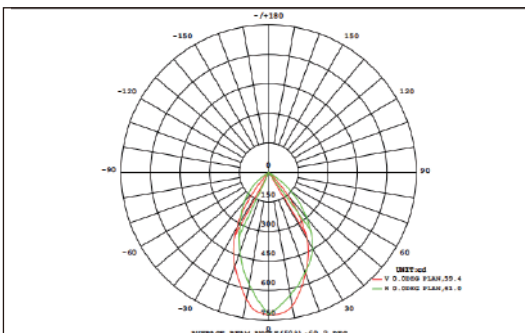

Application

Used in various outdoor locations such as gardens, walkways, driveways, and patios.

Light Distribution Testing Parameters

Flux out: 1394.9 lm

Height	Beam	Angle: 59.57deg	Diameter
1m	377.1, 690.8lx		114.46cm
2m	94.28, 172.6lx		228.93cm
3m	61.96, 76.73lx		343.39cm
4m	43.97, 43.16lx		457.85cm
5m	33.59, 27.62lx		572.32cm
6m	26.48, 19.18lx		686.78cm
7m	21.67, 14.09lx		801.25cm
8m	18.98, 10.79lx		915.72cm
9m	16.66, 8.52lx		1030.17cm
10m	14.77, 6.90lx		1144.64cm

Note: The Curves indicate the illuminated area and the average illumination when the luminaire is at different distance.

3000K

Flux out: 416.1 lm

Height	Beam	Angle: 59.71deg	Diameter
1m	397.3, 741.2lx		114.79cm
2m	99.34, 185.3lx		229.58cm
3m	64.15, 62.35lx		344.38cm
4m	44.83, 46.32lx		459.17cm
5m	33.86, 29.65lx		573.96cm
6m	25.04, 20.59lx		688.75cm
7m	18.105, 15.13lx		803.54cm
8m	13.209, 11.58lx		918.34cm
9m	10.906, 9.15lx		1033.13cm
10m	9.973, 7.45lx		1147.92cm

Note: The Curves indicate the illuminated area and the average illumination when the luminaire is at different distance.

4000K

Flux out: 399.7 lm

Height	Beam	Angle: 59.36deg	Diameter
1m	381.7, 723.4lx		113.98cm
2m	95.42, 180.3lx		227.96cm
3m	62.41, 60.40lx		341.94cm
4m	43.85, 45.23lx		455.92cm
5m	33.27, 28.94lx		569.91cm
6m	25.40, 20.10lx		683.89cm
7m	19.789, 14.77lx		797.87cm
8m	15.944, 11.31lx		911.85cm
9m	13.472, 8.93lx		1025.83cm
10m	11.817, 7.24lx		1139.81cm

Note: The Curves indicate the illuminated area and the average illumination when the luminaire is at different distance.

5000K

Dimensions

90mm/3.54"

80mm/3.15"