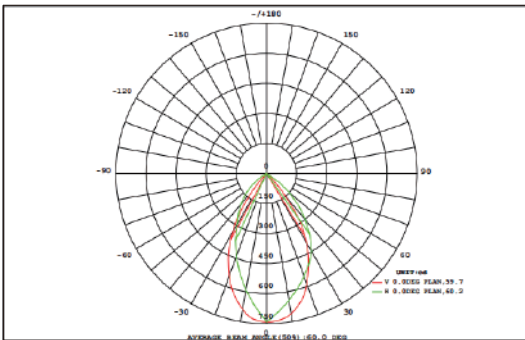

Application

Used in various outdoor locations such as gardens, walkways, driveways, and patios.

Light Distribution Testing Parameters

Flux out: 1394.9 lm

Height	Beam	Angle: 59.57deg	Diameter
1m	377.1, 690.8lx		114.46cm
2m	94.28, 172.6lx		228.93cm
3m	61.96, 76.73lx		343.39cm
4m	43.97, 43.16lx		457.85cm
5m	33.59, 27.62lx		572.32cm
6m	26.48, 19.18lx		686.78cm
7m	21.67, 14.09lx		801.25cm
8m	18.98, 10.79lx		915.72cm
9m	16.66, 8.52lx		1030.17cm
10m	14.77, 6.90lx		1144.64cm

Note: The Curves indicate the illuminated area and the average illumination when the luminaire is at different distance.

3000K

Flux out: 416.1 lm

Height	Beam	Angle: 59.71deg	Diameter
1m	397.3, 741.2lx		114.79cm
2m	99.34, 185.3lx		229.58cm
3m	64.15, 62.35lx		344.38cm
4m	44.83, 46.32lx		459.17cm
5m	33.86, 29.65lx		573.96cm
6m	25.04, 20.59lx		688.75cm
7m	18.105, 15.13lx		803.54cm
8m	13.209, 11.58lx		918.34cm
9m	10.906, 9.15lx		1033.13cm
10m	9.973, 7.45lx		1147.92cm

Note: The Curves indicate the illuminated area and the average illumination when the luminaire is at different distance.

4000K

Flux out: 399.7 lm

Height	Beam	Angle: 59.36deg	Diameter
1m	381.7, 723.4lx		113.98cm
2m	95.42, 180.3lx		227.96cm
3m	62.41, 60.40lx		341.94cm
4m	43.85, 45.23lx		455.92cm
5m	33.27, 28.94lx		569.91cm
6m	25.40, 20.10lx		683.89cm
7m	19.789, 14.77lx		797.87cm
8m	15.944, 11.31lx		911.85cm
9m	13.472, 8.93lx		1025.83cm
10m	11.817, 7.24lx		1139.81cm

Note: The Curves indicate the illuminated area and the average illumination when the luminaire is at different distance.

5000K

Dimensions

90mm/3.54"

80mm/3.15"