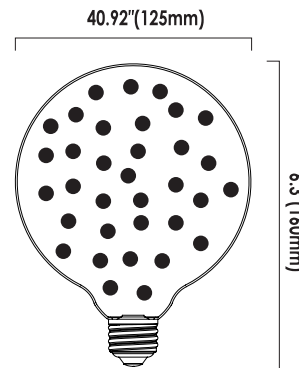

## Specifications

Model No.		<input type="checkbox"/> VO-FG40W9-26	<input type="checkbox"/> VO-FG40W9-26-30-D-M
General	CCT	<input type="checkbox"/> 3000K <input type="checkbox"/> 4000K	3000K
	Watts	9W	9W
	Lumen	1000Lm	1000Lm
	Base	E26	E26
	Volts	120V	120V
	CRI	>80	>80
	Beam Angle	360°	360°
	Hours Rated	15,000Hrs	15,000Hrs
	Product Size	6.3"(H) x4.92"(Φ)	6.3"(H) x4.92"(Φ)
Electrical	IP Grade	IP20	IP20
	Power Factor	>0.7	>0.7
	Storage temperature	-25°C ~ 40°C	-25°C ~ 40°C
	Operating Temperature	-25°C ~ 40°C	-25°C ~ 40°C
Physical	Lens Material	Glass	Glass
	Bulb Head Color	Clear	Milky
	Weight (g)	90 (±5g)	90 (±5g)
Additional Information	Additional Info	Dimmable	Dimmable
	Rated For Enclosed Fixture	No	No
	Warranty	3Years	3Years
Compliance	Certification	ETL	cUL

## Dimensions & Weights

Model	VO-FG40W9-26	VO-FG40W9-26-30-D-M
Diameter in. (mm)	4.92(125)	4.92(125)
Height in. (mm)	6.30(160)	6.30(160)
Net weight (g)	90 (±5g)	90 (±5g)

VO-FG40W9-26

VO-FG40W9-26-30-D-M