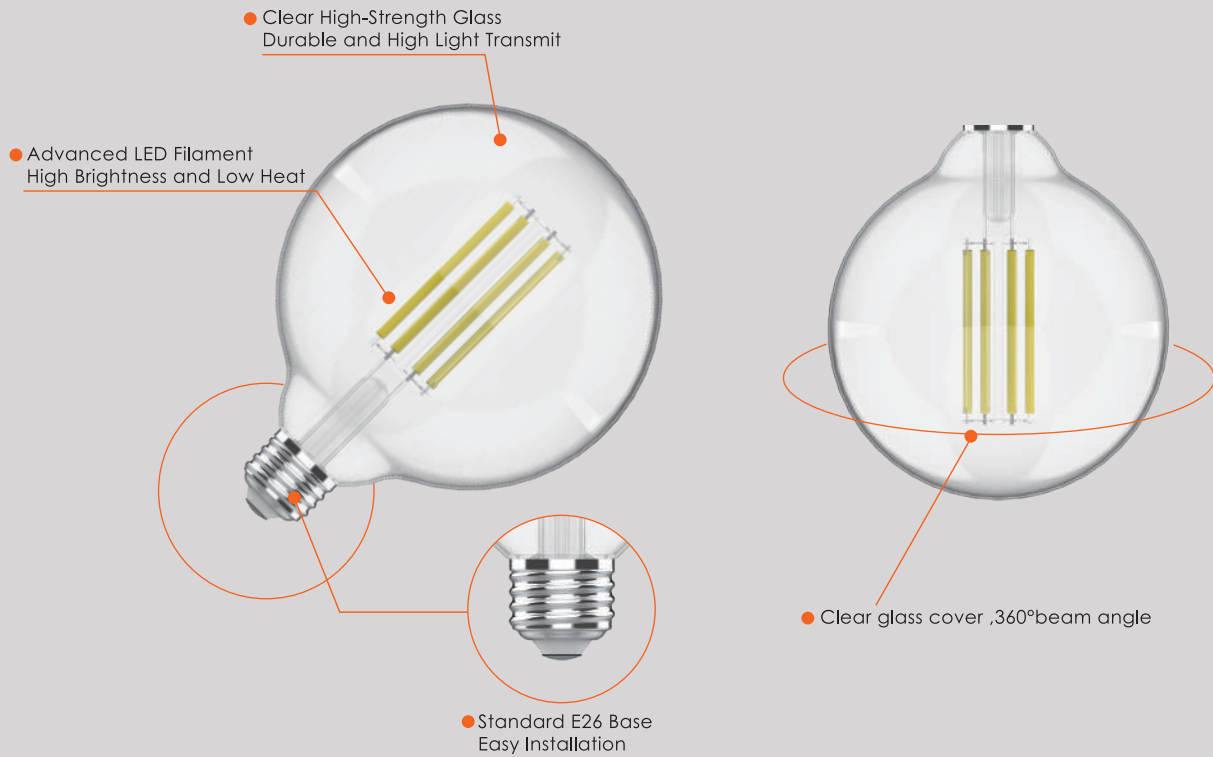

Product Details

Lumen Details

Model No.:	Watts (W)	2700K		3000K		4000K		5000K		6000K	
		Lumen Output (LM)	Efficiency (LM/W)	Lumen Output (LM)	Efficiency (LM/W)	Lumen Output (LM)	Efficiency (LM/W)	Lumen Output (LM)	Efficiency (LM/W)	Lumen Output (LM)	Efficiency (LM/W)
VO-FG40W9-26	9W	/	/	1124	154	1178	153	/	/	/	/
VO-FG40W9-26-30-D-M	9W	/	/	1016	120	/	/	/	/	/	/

Data is based upon tests performed in a controlled environment. Actual performance can vary depending on operating conditions. All products are subject to change or may be discontinued any time without notice. Please contact your Votatec customer service representative to confirm inventory levels at time of order