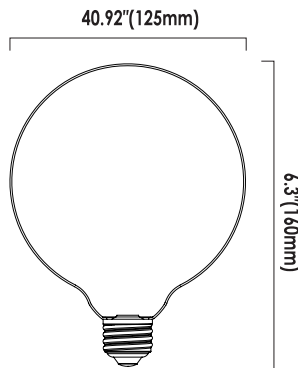

## Specifications

Model No.		<input type="checkbox"/> VO-FG40W9-26	<input type="checkbox"/> VO-FG40W9-26-30-D-M
General	CCT	<input type="checkbox"/> 3000K <input type="checkbox"/> 4000K	3000K
	Watts	9W	9W
	Lumen	1000Lm	1000Lm
	Base	E26	E26
	Volts	120V	120V
	CRI	>80	>80
	Beam Angle	360°	360°
	Hours Rated	15,000Hrs	15,000Hrs
	Product Size	6.3"(H) x4.92"(Φ)	6.3"(H) x4.92"(Φ)
Electrical	IP Grade	IP20	IP20
	Power Factor	>0.7	>0.7
	Storage temperature	-25°C ~ 40°C	-25°C ~ 40°C
	Operating Temperature	-25°C ~ 40°C	-25°C ~ 40°C
Physical	Lens Material	Glass	Glass
	Bulb Head Color	Clear	Milky
	Weight (g)	90 (±5g)	90 (±5g)
Additional Information	Additional Info	Dimmable	Dimmable
	Rated For Enclosed Fixture	No	No
	Warranty	3Years	3Years
Compliance	Certification	ETL	cUL

## Dimensions & Weights

Model	VO-FG40W9-26	VO-FG40W9-26-30-D-M
Diameter in. (mm)	4.92(125)	4.92(125)
Height in. (mm)	6.30(160)	6.30(160)
Net weight (g)	90 (±5g)	90 (±5g)

VO-FG40W9-26

VO-FG40W9-26-30-D-M