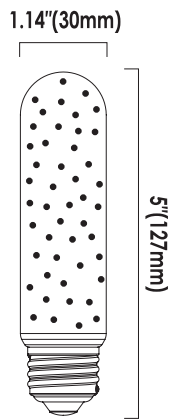

Project : _____
 Type : _____
 Drawn by : _____
 Catalogue No. : _____
 Date : _____

VO-FT10W6-26

VO-FT10W6-26-30-D-M

VO-FT10-WH-W6-120

Specifications

Model No.		<input type="checkbox"/> VO-FT10W6-26	<input type="checkbox"/> VO-FT10W6-26-30-D-M	<input type="checkbox"/> VO-FT10-WH-W6-120
General	CCT	<input type="checkbox"/> 3000K <input type="checkbox"/> 4000K <input type="checkbox"/> 5000K	3000K	<input type="checkbox"/> 3000K <input type="checkbox"/> 4000K <input type="checkbox"/> 5000K
	Watts	6W	6W	6W
	Lumen	700Lm	700Lm	700Lm
	Base	E26	E26	E26
	Volts	120V	120V	120V
	CRI	>80	>80	>80
	Beam Angle	360°	360°	360°
	Hours Rated	15 000Hrs	15,000Hrs	15 000Hrs
Product Size	5"(H) x1.14"(Φ)	5"(H) x1.14"(Φ)	5"(H) x1.14"(Φ)	
Electrical	IP Grade	IP20	IP20	IP20
	Power Factor	>0.7	>0.7	>0.7
	Storage temperature	-25°C ~ 40°C	-25°C ~ 40°C	-25°C ~ 40°C
	Operating Temperature	-25°C ~ 40°C	-25°C ~ 40°C	-25°C ~ 40°C
Physical	Lens Material	Glass	Glass	Glass
	Bulb Head Color	Clear	Milky	White
	Weight (g)	45 (±5g)	45 (±5g)	45 (±5g)
Additional Information	Additional Info	Dimmable	Dimmable	Dimmable
	Rated For Enclosed Fixture	Yes	Yes	Yes
	Warranty	3Years	3Years	3Years
Compliance	Certification	cUL	cUL	cUL

Compliances

- cUL
- IP20

Dimensions & Weights

Model	VO-FT10W6-26	VO-FT10W6-26-30-D-M	VO-FT10-WH-W6-120
Diameter in. (mm)	1.14(30)	1.14(30)	1.14(30)
Height in. (mm)	5(127)	5(127)	5(127)
Net weight (g)	45 (±5g)	45 (±5g)	45 (±5g)

VO-FT10W6-26

VO-FT10W6-26-30-D-M

VO-FT10-WH-W6-120

Product Details

Lumen Details

Model No.:	Watts (W)	2700K		3000K		4000K		5000K		6000K	
		Lumen Output (LM)	Efficiency (LM/W)	Lumen Output (LM)	Efficiency (LM/W)	Lumen Output (LM)	Efficiency (LM/W)	Lumen Output (LM)	Efficiency (LM/W)	Lumen Output (LM)	Efficiency (LM/W)
VO-FT10W6-26	6W	///	///	777	131	808	140	718	127	///	///
VO-FT10W6-26-30-D-M	6W	///	///	702	110	///	///	///	///	///	///
VO-FT10-WH-W6-120	6W	///	///	777	131	808	140	718	127	///	///