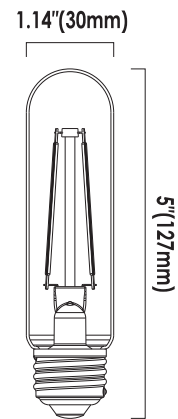

Project : _____
 Type : _____
 Drawn by : _____
 Catalogue No. : _____
 Date : _____

VO-FT10W6-26

VO-FT10W6-26-30-D-M

VO-FT10-WH-W6-120

Specifications

Model No.		<input type="checkbox"/> VO-FT10W6-26	<input type="checkbox"/> VO-FT10W6-26-30-D-M	<input type="checkbox"/> VO-FT10-WH-W6-120
General	CCT	<input type="checkbox"/> 3000K <input type="checkbox"/> 4000K <input type="checkbox"/> 5000K	3000K	<input type="checkbox"/> 3000K <input type="checkbox"/> 4000K <input type="checkbox"/> 5000K
	Watts	6W	6W	6W
	Lumen	700Lm	700Lm	700Lm
	Base	E26	E26	E26
	Volts	120V	120V	120V
	CRI	>80	>80	>80
	Beam Angle	360°	360°	360°
	Hours Rated	15 000Hrs	15,000Hrs	15 000Hrs
Product Size	5"(H) x1.14"(Φ)	5"(H) x1.14"(Φ)	5"(H) x1.14"(Φ)	
Electrical	IP Grade	IP20	IP20	IP20
	Power Factor	>0.7	>0.7	>0.7
	Storage temperature	-25°C ~ 40°C	-25°C ~ 40°C	-25°C ~ 40°C
	Operating Temperature	-25°C ~ 40°C	-25°C ~ 40°C	-25°C ~ 40°C
Physical	Lens Material	Glass	Glass	Glass
	Bulb Head Color	Clear	Milky	White
	Weight (g)	45 (±5g)	45 (±5g)	45 (±5g)
Additional Information	Additional Info	Dimmable	Dimmable	Dimmable
	Rated For Enclosed Fixture	Yes	Yes	Yes
	Warranty	3Years	3Years	3Years
Compliance	Certification	cUL	cUL	cUL

Compliances

- cUL
- IP20

Dimensions & Weights

Model	VO-FT10W6-26	VO-FT10W6-26-30-D-M	VO-FT10-WH-W6-120
Diameter in. (mm)	1.14(30)	1.14(30)	1.14(30)
Height in. (mm)	5(127)	5(127)	5(127)
Net weight (g)	45 (±5g)	45 (±5g)	45 (±5g)

VO-FT10W6-26

VO-FT10W6-26-30-D-M

VO-FT10-WH-W6-120

Product Details

Lumen Details

Model No.:	Watts (W)	2700K		3000K		4000K		5000K		6000K	
		Lumen Output (LM)	Efficiency (LM/W)	Lumen Output (LM)	Efficiency (LM/W)	Lumen Output (LM)	Efficiency (LM/W)	Lumen Output (LM)	Efficiency (LM/W)	Lumen Output (LM)	Efficiency (LM/W)
VO-FT10W6-26	6W	///	///	777	131	808	140	718	127	///	///
VO-FT10W6-26-30-D-M	6W	///	///	702	110	///	///	///	///	///	///
VO-FT10-WH-W6-120	6W	///	///	777	131	808	140	718	127	///	///