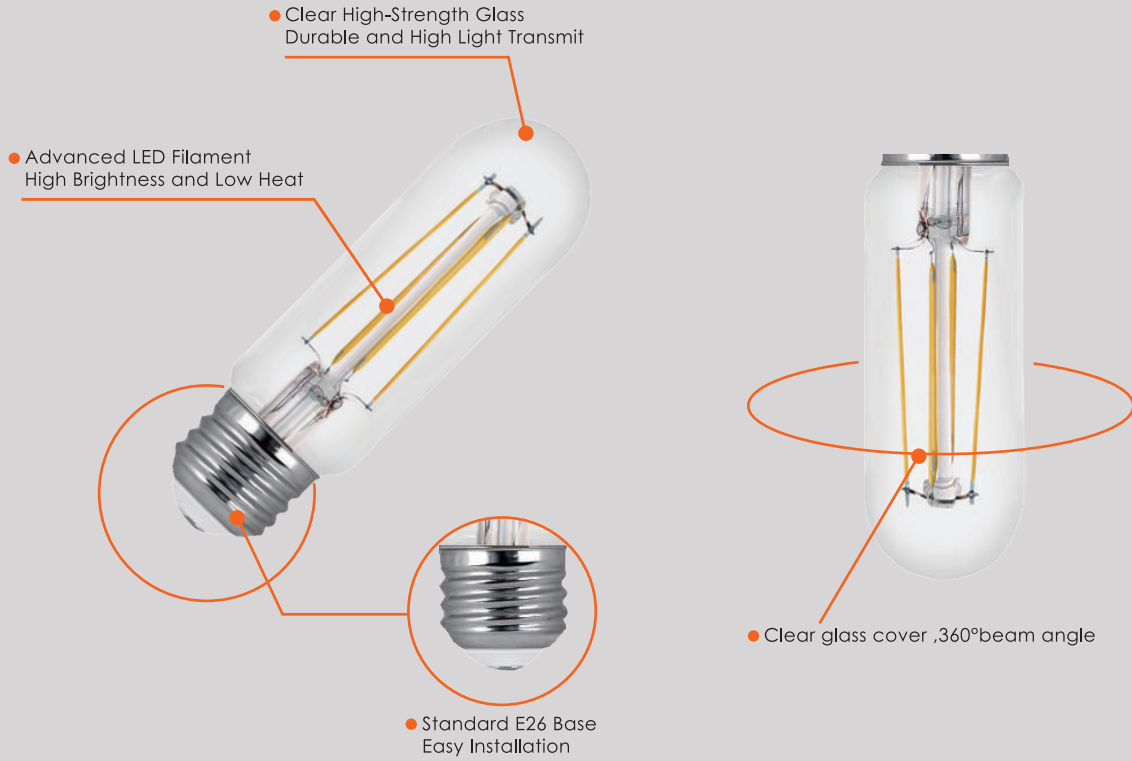

Project : _____
 Type : _____
 Drawn by : _____
 Catalogue No. : _____
 Date : _____

VO-FT10W6-26

VO-FT10W6-26-30-D-M

VO-FT10-WH-W6-120

Specifications

Model No.		<input type="checkbox"/> VO-FT10W6-26	<input type="checkbox"/> VO-FT10W6-26-30-D-M	<input type="checkbox"/> VO-FT10-WH-W6-120
General	CCT	<input type="checkbox"/> 3000K <input type="checkbox"/> 4000K <input type="checkbox"/> 5000K	3000K	<input type="checkbox"/> 3000K <input type="checkbox"/> 4000K <input type="checkbox"/> 5000K
	Watts	6W	6W	6W
	Lumen	700Lm	700Lm	700Lm
	Base	E26	E26	E26
	Volts	120V	120V	120V
	CRI	>80	>80	>80
	Beam Angle	360°	360°	360°
	Hours Rated	15 000Hrs	15,000Hrs	15 000Hrs
Product Size	5"(H) x1.14"(Φ)	5"(H) x1.14"(Φ)	5"(H) x1.14"(Φ)	
Electrical	IP Grade	IP20	IP20	IP20
	Power Factor	>0.7	>0.7	>0.7
	Storage temperature	-25°C ~ 40°C	-25°C ~ 40°C	-25°C ~ 40°C
	Operating Temperature	-25°C ~ 40°C	-25°C ~ 40°C	-25°C ~ 40°C
Physical	Lens Material	Glass	Glass	Glass
	Bulb Head Color	Clear	Milky	White
	Weight (g)	45 (±5g)	45 (±5g)	45 (±5g)
Additional Information	Additional Info	Dimmable	Dimmable	Dimmable
	Rated For Enclosed Fixture	Yes	Yes	Yes
	Warranty	3Years	3Years	3Years
Compliance	Certification	cUL	cUL	cUL

Compliances

- cUL
- IP20

Dimensions & Weights

Model	VO-FT10W6-26	VO-FT10W6-26-30-D-M	VO-FT10-WH-W6-120
Diameter in. (mm)	1.14(30)	1.14(30)	1.14(30)
Height in. (mm)	5(127)	5(127)	5(127)
Net weight (g)	45 (±5g)	45 (±5g)	45 (±5g)

VO-FT10W6-26

VO-FT10W6-26-30-D-M

VO-FT10-WH-W6-120

Product Details

Lumen Details

Model No.:	Watts (W)	2700K		3000K		4000K		5000K		6000K	
		Lumen Output (LM)	Efficiency (LM/W)	Lumen Output (LM)	Efficiency (LM/W)	Lumen Output (LM)	Efficiency (LM/W)	Lumen Output (LM)	Efficiency (LM/W)	Lumen Output (LM)	Efficiency (LM/W)
VO-FT10W6-26	6W	///	///	777	131	808	140	718	127	///	///
VO-FT10W6-26-30-D-M	6W	///	///	702	110	///	///	///	///	///	///
VO-FT10-WH-W6-120	6W	///	///	777	131	808	140	718	127	///	///