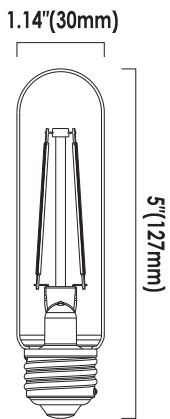

Project : _____
 Type : _____
 Drawn by : _____
 Catalogue No. : _____
 Date : _____

VO-FT10W6-26

VO-FT10W6-26-30-D-M

VO-FT10-WH-W6-120

Specifications

Model No.		<input type="checkbox"/> VO-FT10W6-26	<input type="checkbox"/> VO-FT10W6-26-30-D-M	<input type="checkbox"/> VO-FT10-WH-W6-120
General	CCT	<input type="checkbox"/> 3000K <input type="checkbox"/> 4000K <input type="checkbox"/> 5000K	3000K	<input type="checkbox"/> 3000K <input type="checkbox"/> 4000K <input type="checkbox"/> 5000K
	Watts	6W	6W	6W
	Lumen	700Lm	700Lm	700Lm
	Base	E26	E26	E26
	Volts	120V	120V	120V
	CRI	>80	>80	>80
	Beam Angle	360°	360°	360°
	Hours Rated	15 000Hrs	15,000Hrs	15 000Hrs
Product Size	5"(H) x1.14"(Φ)	5"(H) x1.14"(Φ)	5"(H) x1.14"(Φ)	
Electrical	IP Grade	IP20	IP20	IP20
	Power Factor	>0.7	>0.7	>0.7
	Storage temperature	-25°C ~ 40°C	-25°C ~ 40°C	-25°C ~ 40°C
	Operating Temperature	-25°C ~ 40°C	-25°C ~ 40°C	-25°C ~ 40°C
Physical	Lens Material	Glass	Glass	Glass
	Bulb Head Color	Clear	Milky	White
	Weight (g)	45 (±5g)	45 (±5g)	45 (±5g)
Additional Information	Additional Info	Dimmable	Dimmable	Dimmable
	Rated For Enclosed Fixture	Yes	Yes	Yes
	Warranty	3Years	3Years	3Years
Compliance	Certification	cUL	cUL	cUL

Compliances

- cUL
- IP20

Dimensions & Weights

Model	VO-FT10W6-26	VO-FT10W6-26-30-D-M	VO-FT10-WH-W6-120
Diameter in. (mm)	1.14(30)	1.14(30)	1.14(30)
Height in. (mm)	5(127)	5(127)	5(127)
Net weight (g)	45 (±5g)	45 (±5g)	45 (±5g)

VO-FT10W6-26

VO-FT10W6-26-30-D-M

VO-FT10-WH-W6-120

Product Details

Lumen Details

Model No.:	Watts (W)	2700K		3000K		4000K		5000K		6000K	
		Lumen Output (LM)	Efficiency (LM/W)	Lumen Output (LM)	Efficiency (LM/W)	Lumen Output (LM)	Efficiency (LM/W)	Lumen Output (LM)	Efficiency (LM/W)	Lumen Output (LM)	Efficiency (LM/W)
VO-FT10W6-26	6W	///	///	777	131	808	140	718	127	///	///
VO-FT10W6-26-30-D-M	6W	///	///	702	110	///	///	///	///	///	///
VO-FT10-WH-W6-120	6W	///	///	777	131	808	140	718	127	///	///