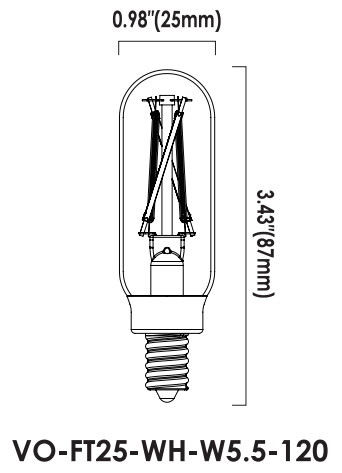

Project : _____
 Type : _____
 Drawn by : _____
 Catalogue No. : _____
 Date : _____

VO-FT25W5.5-120

VO-FT25W5.5-120-30-D-M

VO-FT25-WH-W5.5-120

Specifications

Model No.		<input type="checkbox"/> VO-FT25W5.5-120			<input type="checkbox"/> VO-FT25W5.5-120-30-D-M			<input type="checkbox"/> VO-FT25-WH-W5.5-120		
General	CCT	<input type="checkbox"/> 3000K	<input type="checkbox"/> 4000K	<input type="checkbox"/> 5000K	3000K			<input type="checkbox"/> 3000K	<input type="checkbox"/> 4000K	<input type="checkbox"/> 5000K
	Watts	5.5W			5.5W			5.5W		
	Lumen	600Lm			600Lm			600Lm		
	Base	E12(Anti Shock)			E12(Anti Shock)			E12(Anti Shock)		
	Volts	120V			120V			120V		
	CRI	>80			>80			>80		
	Beam Angle	360°			360°			360°		
	Hours Rated	15,000Hrs			15,000Hrs			15,000Hrs		
	Product Size	3.43"(H) x0.98"(Φ)			3.43"(H) x0.98"(Φ)			3.43"(H) x0.98"(Φ)		
Electrical	IP Grade	IP20			IP20			IP20		
	Power Factor	>0.7			>0.7			>0.7		
	Storage temperature	-25°C ~ 40°C			-25°C ~ 40°C			-25°C ~ 40°C		
	Operating Temperature	-25°C ~ 40°C			-25°C ~ 40°C			-25°C ~ 40°C		
Physical	Lens Material	Glass			Glass			Glass		
	Bulb Head Color	Clear			Milky			White		
	Weight (g)	14 (±2g)			14 (±2g)			14 (±2g)		
Additional Information	Additional Info	Dimmable			Dimmable			Dimmable		
	Warranty	3Years			3Years			3Years		
	Rated for Enclosed Fixture	No			No			No		
Compliance	Certification			cETLus			cUL			

Dimensions & Weights

Model No.	VO-FT25W5.5-120	VO-FT25W5.5-120-30-D-M	VO-FT25-WH-W5.5-120
Diameter in. (mm)	0.98(25)	0.98(25)	0.98(25)
Height in. (mm)	3.43(87)	3.43(87)	3.43(87)
Net weight (g)	14 (±2g)	14 (±2g)	14 (±2g)