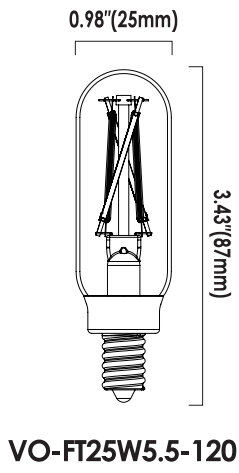

Project : _____
 Type : _____
 Drawn by : _____
 Catalogue No. : _____
 Date : _____

VO-FT25W5.5-120

VO-FT25W5.5-120-30-D-M

VO-FT25-WH-W5.5-120

Specifications

Model No.		<input type="checkbox"/> VO-FT25W5.5-120			<input type="checkbox"/> VO-FT25W5.5-120-30-D-M			<input type="checkbox"/> VO-FT25-WH-W5.5-120		
General	CCT	<input type="checkbox"/> 3000K	<input type="checkbox"/> 4000K	<input type="checkbox"/> 5000K	3000K			<input type="checkbox"/> 3000K	<input type="checkbox"/> 4000K	<input type="checkbox"/> 5000K
	Watts	5.5W			5.5W			5.5W		
	Lumen	600Lm			600Lm			600Lm		
	Base	E12(Anti Shock)			E12(Anti Shock)			E12(Anti Shock)		
	Volts	120V			120V			120V		
	CRI	>80			>80			>80		
	Beam Angle	360°			360°			360°		
	Hours Rated	15,000Hrs			15,000Hrs			15,000Hrs		
	Product Size	3.43"(H) x0.98"(Φ)			3.43"(H) x0.98"(Φ)			3.43"(H) x0.98"(Φ)		
Electrical	IP Grade	IP20			IP20			IP20		
	Power Factor	>0.7			>0.7			>0.7		
	Storage temperature	-25°C ~ 40°C			-25°C ~ 40°C			-25°C ~ 40°C		
	Operating Temperature	-25°C ~ 40°C			-25°C ~ 40°C			-25°C ~ 40°C		
Physical	Lens Material	Glass			Glass			Glass		
	Bulb Head Color	Clear			Milky			White		
	Weight (g)	14 (±2g)			14 (±2g)			14 (±2g)		
Additional Information	Additional Info	Dimmable			Dimmable			Dimmable		
	Warranty	3Years			3Years			3Years		
	Rated for Enclosed Fixture	No			No			No		
Compliance	Certification			cETLus			cUL			

Dimensions & Weights

Model No.	VO-FT25W5.5-120	VO-FT25W5.5-120-30-D-M	VO-FT25-WH-W5.5-120
Diameter in. (mm)	0.98(25)	0.98(25)	0.98(25)
Height in. (mm)	3.43(87)	3.43(87)	3.43(87)
Net weight (g)	14 (±2g)	14 (±2g)	14 (±2g)