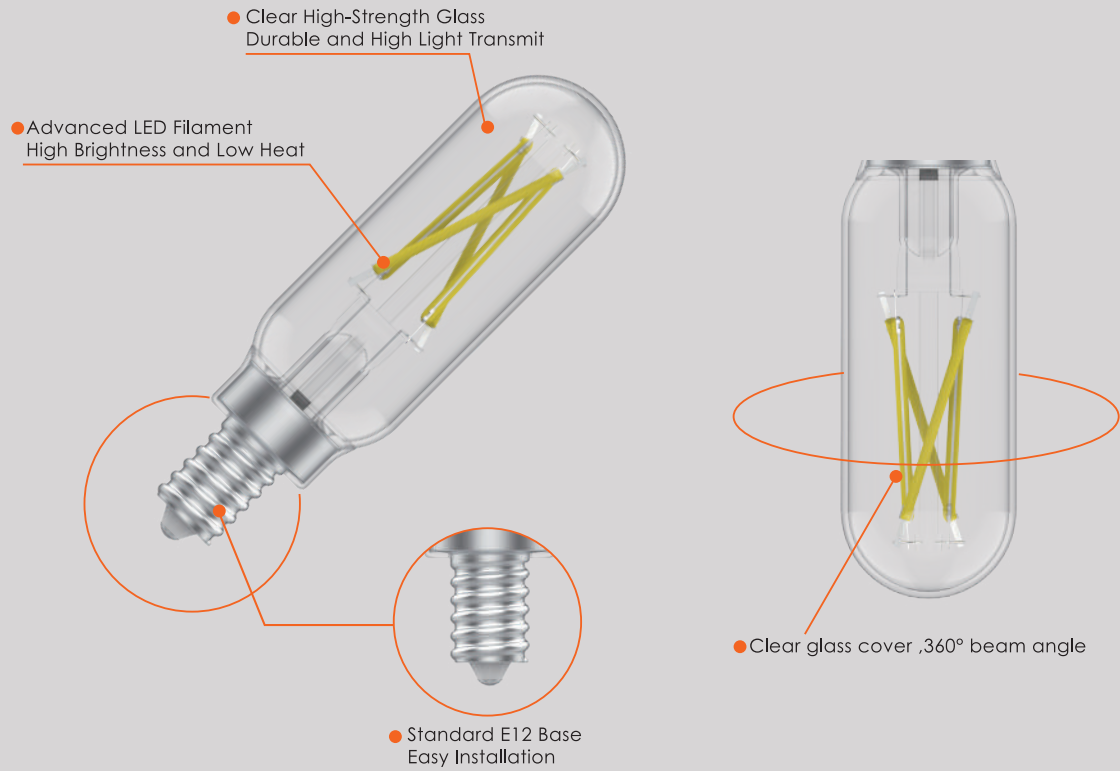

Product Details

Lumen Details

Model No.:	Watts (W)	2700K		3000K		4000K		5000K		6000K	
		Lumen Output (LM)	Efficiency (LM/W)	Lumen Output (LM)	Efficiency (LM/W)	Lumen Output (LM)	Efficiency (LM/W)	Lumen Output (LM)	Efficiency (LM/W)	Lumen Output (LM)	Efficiency (LM/W)
VO-FT25W5.5-120	5.5W	/	/	637	130	630	125	662	133	/	/
VO-FT25W5.5-120-30-D-M	5.5W	/	/	590	113	/	/	/	/	/	/
VO-FT25-WH-W5.5-120	5.5W	/	/	637	130	630	125	662	133	/	/

Data is based upon tests performed in a controlled environment. Actual performance can vary depending on operating conditions. All products are subject to change or may be discontinued any time without notice. Please contact your Votatec customer service representative to confirm inventory levels at time of order