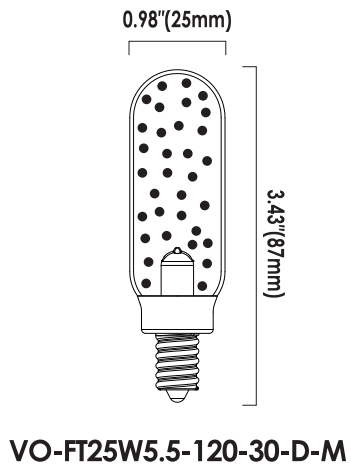

Project : _____
 Type : _____
 Drawn by : _____
 Catalogue No. : _____
 Date : _____

VO-FT25W5.5-120

VO-FT25W5.5-120-30-D-M

VO-FT25-WH-W5.5-120

Specifications

Model No.		<input type="checkbox"/> VO-FT25W5.5-120			<input type="checkbox"/> VO-FT25W5.5-120-30-D-M			<input type="checkbox"/> VO-FT25-WH-W5.5-120		
General	CCT	<input type="checkbox"/> 3000K	<input type="checkbox"/> 4000K	<input type="checkbox"/> 5000K	3000K			<input type="checkbox"/> 3000K	<input type="checkbox"/> 4000K	<input type="checkbox"/> 5000K
	Watts	5.5W			5.5W			5.5W		
	Lumen	600Lm			600Lm			600Lm		
	Base	E12(Anti Shock)			E12(Anti Shock)			E12(Anti Shock)		
	Volts	120V			120V			120V		
	CRI	>80			>80			>80		
	Beam Angle	360°			360°			360°		
	Hours Rated	15,000Hrs			15,000Hrs			15,000Hrs		
	Product Size	3.43"(H) x0.98"(Φ)			3.43"(H) x0.98"(Φ)			3.43"(H) x0.98"(Φ)		
Electrical	IP Grade	IP20			IP20			IP20		
	Power Factor	>0.7			>0.7			>0.7		
	Storage temperature	-25°C ~ 40°C			-25°C ~ 40°C			-25°C ~ 40°C		
	Operating Temperature	-25°C ~ 40°C			-25°C ~ 40°C			-25°C ~ 40°C		
Physical	Lens Material	Glass			Glass			Glass		
	Bulb Head Color	Clear			Milky			White		
	Weight (g)	14 (±2g)			14 (±2g)			14 (±2g)		
Additional Information	Additional Info	Dimmable			Dimmable			Dimmable		
	Warranty	3Years			3Years			3Years		
	Rated for Enclosed Fixture	No			No			No		
Compliance	Certification			cETLus			cUL			

Features & Specifications

Performance Data	<ul style="list-style-type: none"> • Available color temperature in 3000K/4000K/5000K • 80+ CRI • Electrical ratings : AC 120V 50-60Hz • Estimated life: 15,000 hours • Dimming Capable • 0.5kV surge protection (standard) • -20°C~+40°C (the best in 25°C)
Compliances	<ul style="list-style-type: none"> • cUL & cETLus • IP20

Dimensions & Weights

Model No.	VO-FT25W5.5-120	VO-FT25W5.5-120-30-D-M	VO-FT25-WH-W5.5-120
Diameter in. (mm)	0.98(25)	0.98(25)	0.98(25)
Height in. (mm)	3.43(87)	3.43(87)	3.43(87)
Net weight (g)	14 (±2g)	14 (±2g)	14 (±2g)