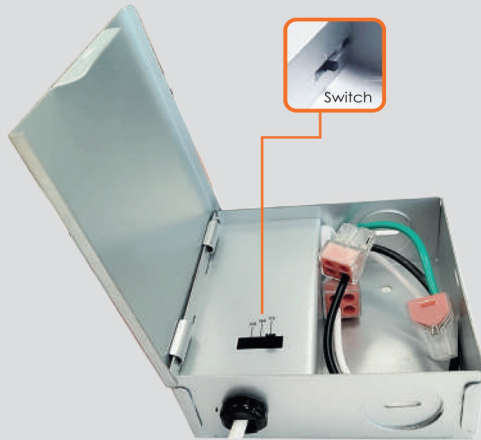

## 4" Slim Square Panel

Specification	
	5 Way CCT adjustable
Model No.	VO-SP4W12-120-D-5WAY WH/BL
Size	4.7"x4.7" (Lamp) 3.4"x3.3"x1.3" ( Driver )
Beam Angle	140°
Input	120V 60Hz
Power Factor	>0.9
Dimmable	Yes
Power (W )	12W
Luminous Flux	900LM
Color Temperature	2700K/3000K/3500K/4000K/5000K adjustable
CRI	>80
SDCM	<7
Life Tume ( Hrs )	50000
Certification Requirements	ETL / ES /5 Years

### Features

- Safe - This downlight is IC Rated and airtight junction box, protecting from overheating and designed to be installed in the ceiling surrounded by insulation.

It is ETL certified, which means it has met the nationally recognized safety requirements.