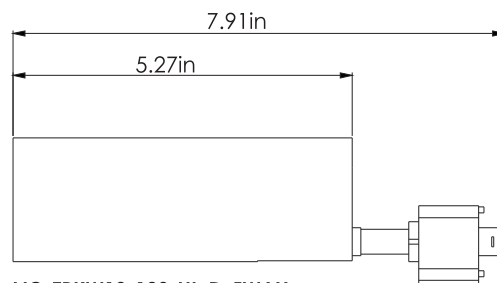

Project : _____
 Type : _____
 Drawn by : _____
 Catalogue No. : _____
 Date : _____

Specifications

Model No.		<input type="checkbox"/> VO-TRKW10-120-HL-D-5WAY/WH	<input type="checkbox"/> VO-TRKW10-120-HL-D-5WAY/BK
General	Watts	10W	10W
	Halogen Equivalent	50W	50W
	Lumen	900lm	900lm
	Base	Halo base	halo base
	CCT	27/30/35/40/50K	27/30/35/40/50K
	Volts	AC120V	AC120V
	CRI	>90	>90
	Beam Angle	36°	36°
	Hours Rated	50000 hours	50000 hours
Electrical	Operating Frequency	60Hz	60Hz
	Power Factor	>0.9	>0.9
	Operating Position	Damp Location	Damp Location
	Surge Protection	4KV	4KV
Physical	Operating Temperature	-4°F~113°F	-4°F~113°F
	Lens Material	PC	PC
Additional Information	Housing Color	White	Black
	Additional Info	CCT adjustable	CCT adjustable
	Rated For Enclosed Fixture	NO	NO
Compliance	Warranty	5 Years	5 Years
	Safety Listing	ETL Listed	ETL Listed
	Location Rating	Damp	Damp
	Energy Star	No	No
	DLC Approved	Yes	Yes
	DLC ID	S-1Y7616	S-1Y7616

Dimensions & Weights

Model	VO-TRKW10
Diameter in.(cm)	1.96in(5cm)
Height in. (cm)	5.27in(13.3cm) 7.91in(20cm)
Net weight lbs(kg)	0.81lb(0.37kg)

Product Details

Installation

3 track lights can be installed in 1 ft of the tracks with 1 adapter, and 12 track lights can be installed in 4 ft of the tracks with 1 adapter