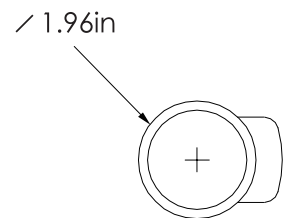

Project : _____
 Type : _____
 Drawn by : _____
 Catalogue No. : _____
 Date : _____

Specifications

Model No.		<input type="checkbox"/> VO-TRKW10-120-HL-D-5WAY/WH	<input type="checkbox"/> VO-TRKW10-120-HL-D-5WAY/BK
General	Watts	10W	10W
	Halogen Equivalent	50W	50W
	Lumen	900lm	900lm
	Base	Halo base	halo base
	CCT	27/30/35/40/50K	27/30/35/40/50K
	Volts	AC120V	AC120V
	CRI	>90	>90
	Beam Angle	36°	36°
	Hours Rated	50000 hours	50000 hours
Electrical	Operating Frequency	60Hz	60Hz
	Power Factor	>0.9	>0.9
	Operating Position	Damp Location	Damp Location
	Surge Protection	4KV	4KV
Physical	Operating Temperature	-4°F~113°F	-4°F~113°F
	Lens Material	PC	PC
Additional Information	Housing Color	White	Black
	Additional Info	CCT adjustable	CCT adjustable
	Rated For Enclosed Fixture	NO	NO
Compliance	Warranty	5 Years	5 Years
	Safety Listing	ETL Listed	ETL Listed
	Location Rating	Damp	Damp
	Energy Star	No	No
	DLC Approved	Yes	Yes
	DLC ID	S-1Y7616	S-1Y7616

Dimensions & Weights

Model	VO-TRKW10
Diameter in.(cm)	1.96in(5cm)
Height in. (cm)	5.27in(13.3cm) 7.91in(20cm)
Net weight lbs(kg)	0.81lb(0.37kg)

Product Details

Installation

3 track lights can be installed in 1 ft of the tracks with 1 adapter, and 12 track lights can be installed in 4 ft of the tracks with 1 adapter