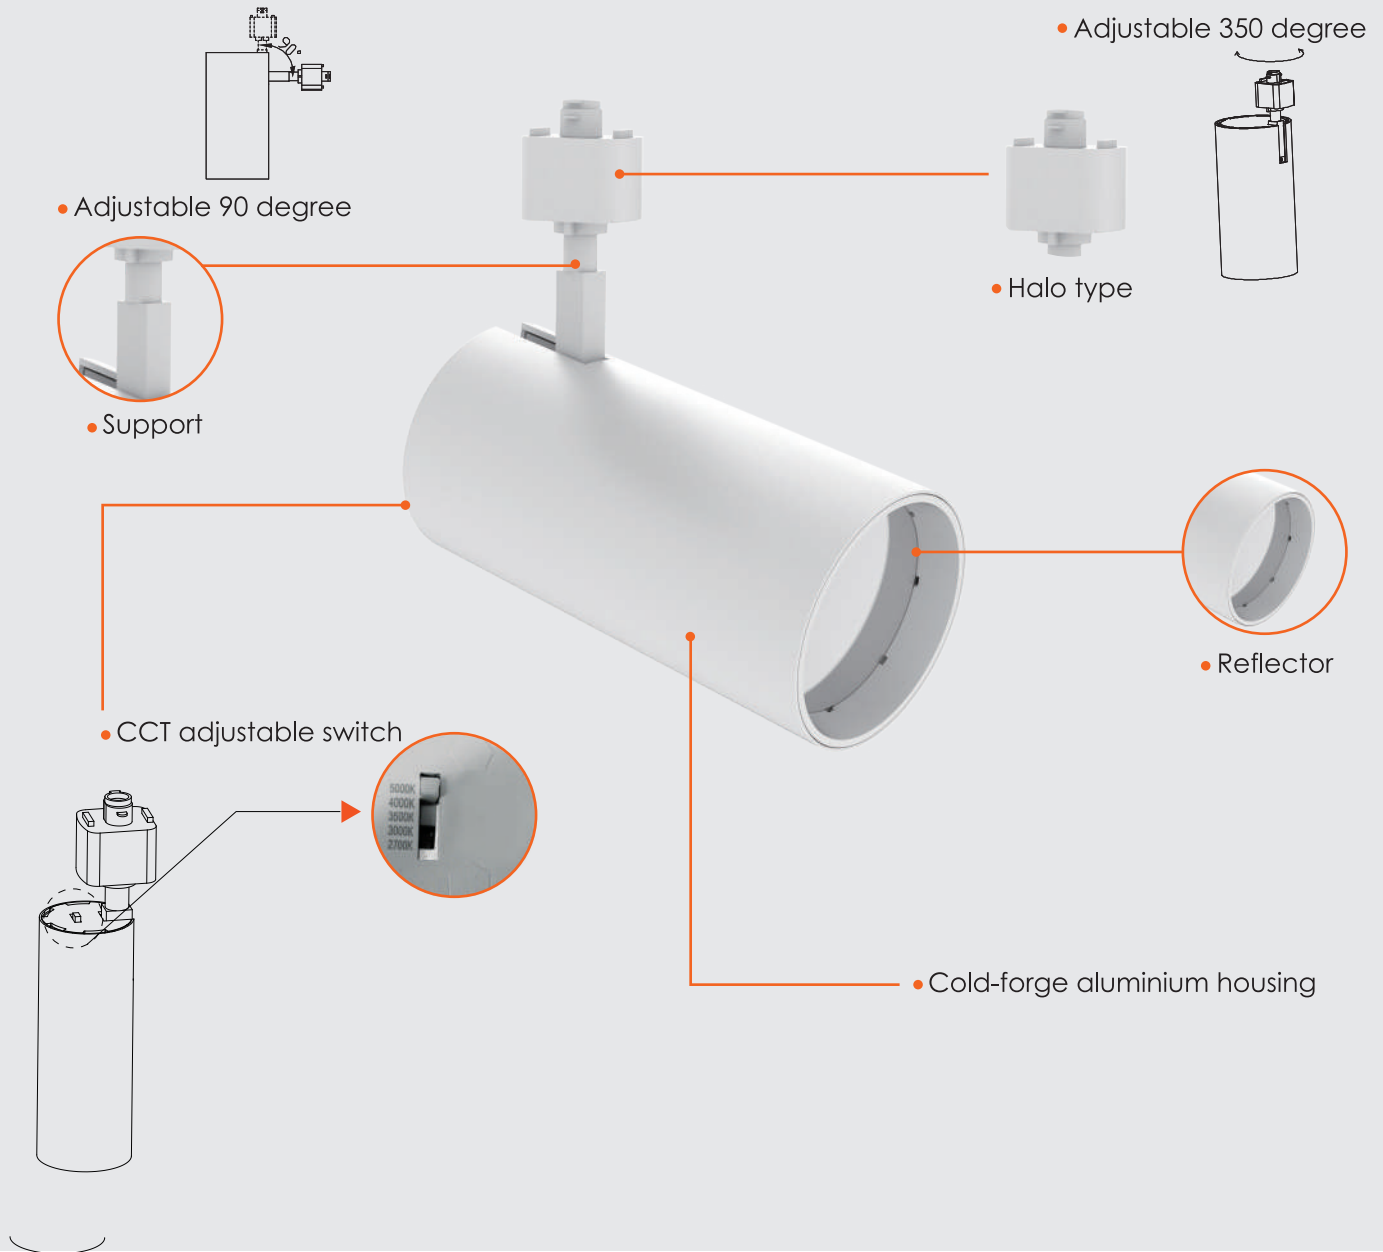

Features & Specifications

Construction	<ul style="list-style-type: none"> • Cold-forged aluminum heat sinks, which are optimal for heat control to ensure quality • Can pivot +/-90° vertically and rotate 350° horizontally • CCT adjust or switch in housing • With halo base • Daisy connection with very convenient replacement in 1minute
Mounting	<ul style="list-style-type: none"> • Available with suspending installation and surface-mounted installation
Performance Data	<ul style="list-style-type: none"> • 10W, 2700K/3000/3500/4000/5000K selectable • 90+ CRI • Electrical ratings: AC120V • High-Efficacy with precise Center Beam Candle Power • Triac dimming • Cold-forged aluminum heat sinks, which are optimal for heat control to ensure quality • Operating temperature: -20°C~45°C (-4°F~113°F)
Compliances	<ul style="list-style-type: none"> • ETL certified for damp locations • IP20 • DLC Premium
Application	<ul style="list-style-type: none"> • Stores, Showrooms, Restaurants, and various Commercial & Residential spaces

Dimensions & Weights

Model	VO-TRKW10
Diameter in.(cm)	1.96in(5cm)
Height in. (cm)	5.27in(13.3cm) 7.91in(20cm)
Net weight lbs(kg)	0.81lb(0.37kg)

Product Details

Installation

3 track lights can be installed in 1 ft of the tracks with 1 adapter, and 12 track lights can be installed in 4 ft of the tracks with 1 adapter