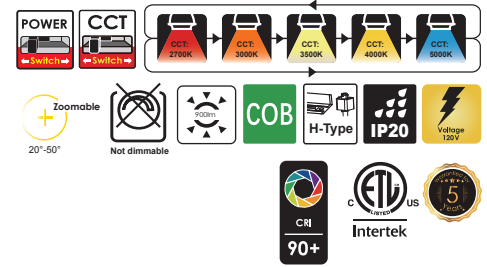

Project : _____
 Type : _____
 Drawn by : _____
 Catalogue No. : _____
 Date : _____

Specifications

Model No.		<input type="checkbox"/> VO-TRKW20Z-120-HL-5WAY-W	<input type="checkbox"/> VO-TRKW20Z-120-HL-5WAY-B
General	Watts	20/15/10W	20/15/10W
	Halogen Equivalent	50-250W	50-250W
	Lumen	900-1800lm	900-1800lm
	Base	halo base	halo base
	CCT	27/30/35/40/50K	27/30/35/40/50K
	Volts	AC120V	AC120V
	CRI	90	>90
	Beam Angel	20-50°	20-50°
Hours Rated	50000 hours	50000 hours	
Electrical	Operating Frequency	60Hz	60Hz
	Power Factor	>0.9	>0.9
	Operating Position	Damp Location	Damp Location
	Surge Protection	4KV	4KV
	Operating Temperature	-4°F~113°F	-4°F~113°F
Physical	Lens Material	Glass	Glass
	Housing Color	White	Black
Additional Information	Additional Info	CCT+Power adjustable	CCT+Power adjustable
	Rated For Enclosed Fixture	NO	NO
	Warranty	5 Years	5 Years
Compliance	Safety Listing	ETL Listed	ETL Listed
	Location Rating	Damp	Damp
	Energy Star	No	No
	DLC Approved	Premium 5.1	Premium 5.1
DLC ID	S-JGLFPT	S-JGLFPT	

Features & Specifications

Construction

- Cold-forged aluminum heat sinks, which are optimal for heat control to ensure quality
- Can pivot +/-90° vertically and rotate 350° horizontally.
- CCT and power selector switch in housing
- With halo base
- Daisy connection with very convenient replacement in 1 minute

Compliances

- ETL certified for damp locations
- IP20
- DLC Premium

application

- Stores, Showrooms, Restaurants, and various Commercial & Residential spaces.

Dimensions & Weights

Model	TL04-20W
Diameter in.(cm)	2.55in(6.5cm)
Height in. (cm)	5.82in(14.8cm) 9.55in(24.275cm)
Net weight lbs (kg)	2.09 lb(0.95kg)