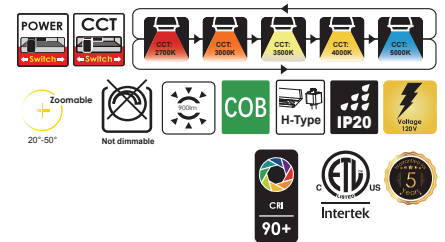

"L" Connector

Floating Canopy Feed

Lumen Details

Model	Power	2700K		3000K		3500K		4000K		5000K	
		Luminous Flux	Input Voltage	Luminous Flux	Input Voltage	Luminous Flux	Input Voltage	Luminous Flux	Input Voltage	Luminous Flux	Input Voltage
TT-TL04-20W-TCP-(20-50)-L-W	10/15/20W	1485.2	AC120V	1568.4	AC120V	1639	AC120V	1771.2	AC120V	1667.8	AC120V
TT-TL04-20W-TCP-(20-50)-L-B	10/15/20W	1485.2	AC120V	1568.4	AC120V	1639	AC120V	1771.2	AC120V	1667.8	AC120V