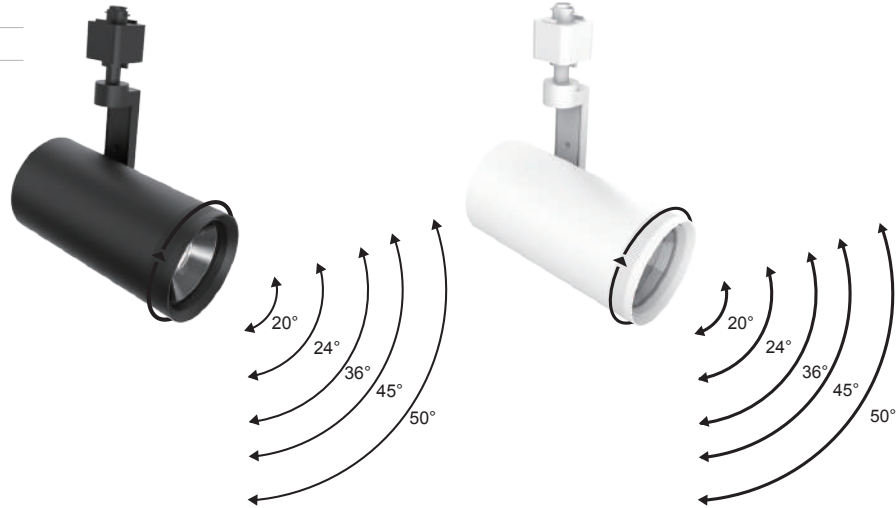

Project : _____
 Type : _____
 Drawn by : _____
 Catalogue No. : _____
 Date : _____

Specifications

Model No.		<input type="checkbox"/> VO-TRKW20Z-120-HL-5WAY-W	<input type="checkbox"/> VO-TRKW20Z-120-HL-5WAY-B
General	Watts	20/15/10W	20/15/10W
	Halogen Equivalent	50-250W	50-250W
	Lumen	900-1800lm	900-1800lm
	Base	halo base	halo base
	CCT	27/30/35/40/50K	27/30/35/40/50K
	Volts	AC120V	AC120V
	CRI	90	>90
	Beam Angel	20-50°	20-50°
Hours Rated	50000 hours	50000 hours	
Electrical	Operating Frequency	60Hz	60Hz
	Power Factor	>0.9	>0.9
	Operating Position	Damp Location	Damp Location
	Surge Protection	4KV	4KV
	Operating Temperature	-4°F~113°F	-4°F~113°F
Physical	Lens Material	Glass	Glass
	Housing Color	White	Black
Additional Information	Additional Info	CCT+Power adjustable	CCT+Power adjustable
	Rated For Enclosed Fixture	NO	NO
	Warranty	5 Years	5 Years
Compliance	Safety Listing	ETL Listed	ETL Listed
	Location Rating	Damp	Damp
	Energy Star	No	No
	DLC Approved	Premium 5.1	Premium 5.1
DLC ID	S-JGLFPT	S-JGLFPT	

Features & Specifications

Construction

- Cold-forged aluminum heat sinks, which are optimal for heat control to ensure quality
- Can pivot +/-90° vertically and rotate 350° horizontally.
- CCT and power selector switch in housing
- With halo base
- Daisy connection with very convenient replacement in 1 minute

Compliances

- ETL certified for damp locations
- IP20
- DLC Premium

application

- Stores, Showrooms, Restaurants, and various Commercial & Residential spaces.

Dimensions & Weights

Model	TL04-20W
Diameter in.(cm)	2.55in(6.5cm)
Height in. (cm)	5.82in(14.8cm) 9.55in(24.275cm)
Net weight lbs (kg)	2.09 lb(0.95kg)