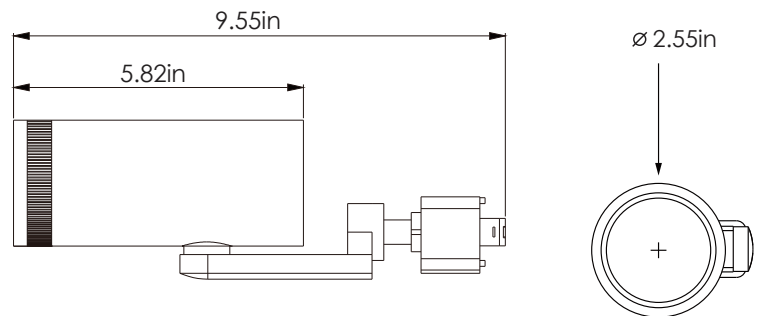

Compliances

- ETL certified for damp locations
- IP20
- DLC Premium

application

- Stores, Showrooms, Restaurants, and various Commercial & Residential spaces.

Dimensions & Weights

Model	TL04-20W
Diameter in.(cm)	2.55in(6.5cm)
Height in. (cm)	5.82in(14.8cm) 9.55in(24.275cm)
Net weight lbs (kg)	2.09 lb(0.95kg)

TL04-20W

Product Details

BLACK/WHITE

Installation

3 track lights can be installed in 1 ft of the tracks with 1 adapter, and 12 track lights can be installed in 4 ft of the tracks with 1 adapter

Accessories(Order Separately)