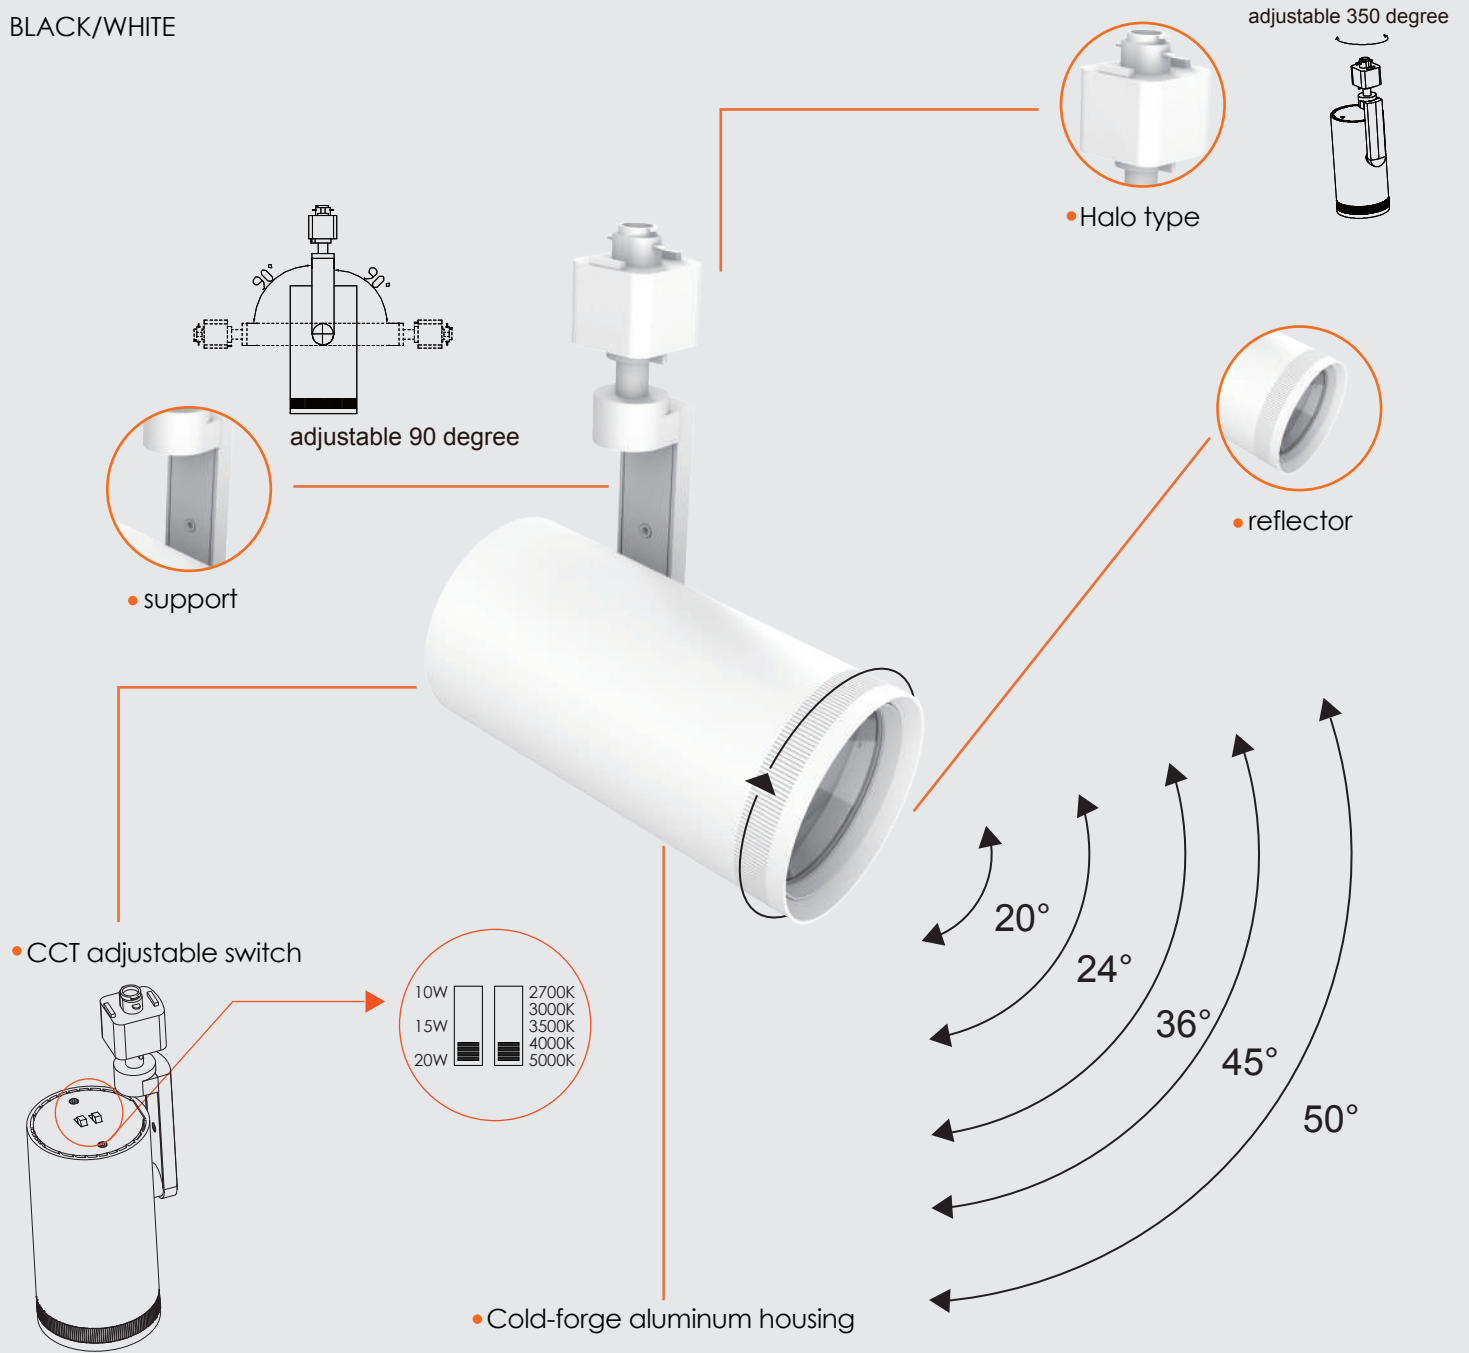

Features & Specifications

Construction

- Cold-forged aluminum heat sinks, which are optimal for heat control to ensure quality
- Can pivot +/-90° vertically and rotate 350° horizontally.
- CCT and power selector switch in housing
- With halo base
- Daisy connection with very convenient replacement in 1 minute

Mounting

Available with suspending installation and surface-mounted installation

Performance Data

- 20/15/10W, 2700K/3000/3500/4000/5000K selectable
- 90+ CRI
- Electrical ratings: AC120V
- High-Efficacy with precise Center Beam Candle Power
- No dimming
- Cold-forged aluminum heat sinks, which are optimal for heat control to ensure quality
- Operating temperature: -20°C ~45°C (-4°F~113°F)

Compliances

- ETL certified for damp locations
- IP20
- DLC Premium

application

- Stores, Showrooms, Restaurants, and various Commercial & Residential spaces.

Dimensions & Weights

Model	TL04-20W
Diameter in.(cm)	2.55in(6.5cm)
Height in. (cm)	5.82in(14.8cm) 9.55in(24.275cm)
Net weight lbs (kg)	2.09 lb(0.95kg)

TL04-20W

Product Details

BLACK/WHITE

Installation

3 track lights can be installed in 1 ft of the tracks with 1 adapter, and 12 track lights can be installed in 4 ft of the tracks with 1 adapter

Accessories(Order Separately)