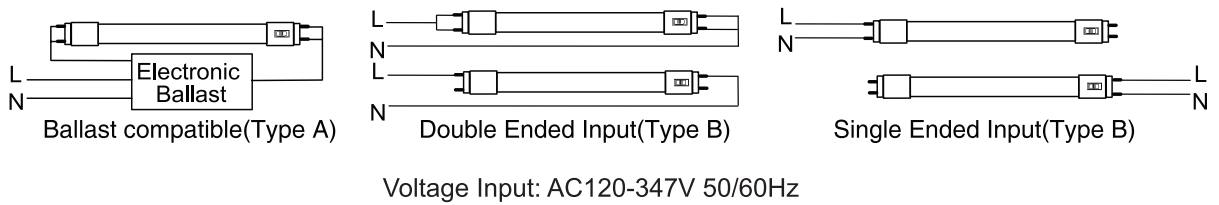

Wiring Diagram