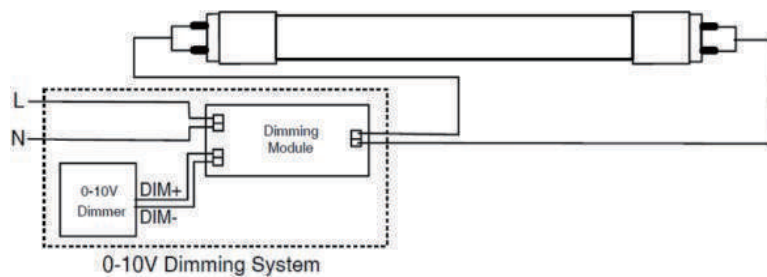

Direct AC wiring diagram with 0 - 10V dimming system