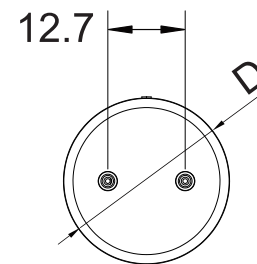

Project : _____
 Type : _____
 Drawn by : _____
 Catalogue No. : _____
 Date : _____

Specifications

Model No.		<input type="checkbox"/> VO-T8FT4W18-AB-347-5CCT
General	Size	4'
	Watts	18W
	Target Lamp	32W
	Lumen	2250LM
	Base	G13
	CCT	3000K/3500K/4000K/5000K/6500K
	Volts	AC120-347V
	CRI	>83
	Beam Angle	200°
	Hours Rated	50,000 hours
	Max Compartment Size	Length: 47.72in Width: 1in
	Ballasting Requirements	Ballast Compatible and Ballast Bypass
Electrical	Operating Frequency	50-60 Hz
	Power Factor	>0.9
	Wiring	Any 2 pins connected
	Surge Protection	Ring Wave Surge 2.5KV
Physical	Operating Temperature	-20°C (-4°F) to 45°C (113°F)
	Housing Material	Glass with PET Coating
	Housing Color	Milky
Additional Information	Net Weight (Kg)	0.22
	Additional Info	Multi-Voltage
	Warranty	5 years
Compliance	Safety Listing	cULus
	Location Rating	Dry
	DLC Approved	Under certification
	DLC ID	TBD

Dimensions & Weights

Model No.	VO-T8FT4W18-AB-347-5CCT
Length A in.(mm)	47.72 (1212.0)
Length B in.(mm)	47.17 (1198.0)
Length C in.(mm)	46.5 (1181.0)
Length D in.(mm)	1.13 (28.8)
Net weight kg.(lbs)	0.22 (0.49)