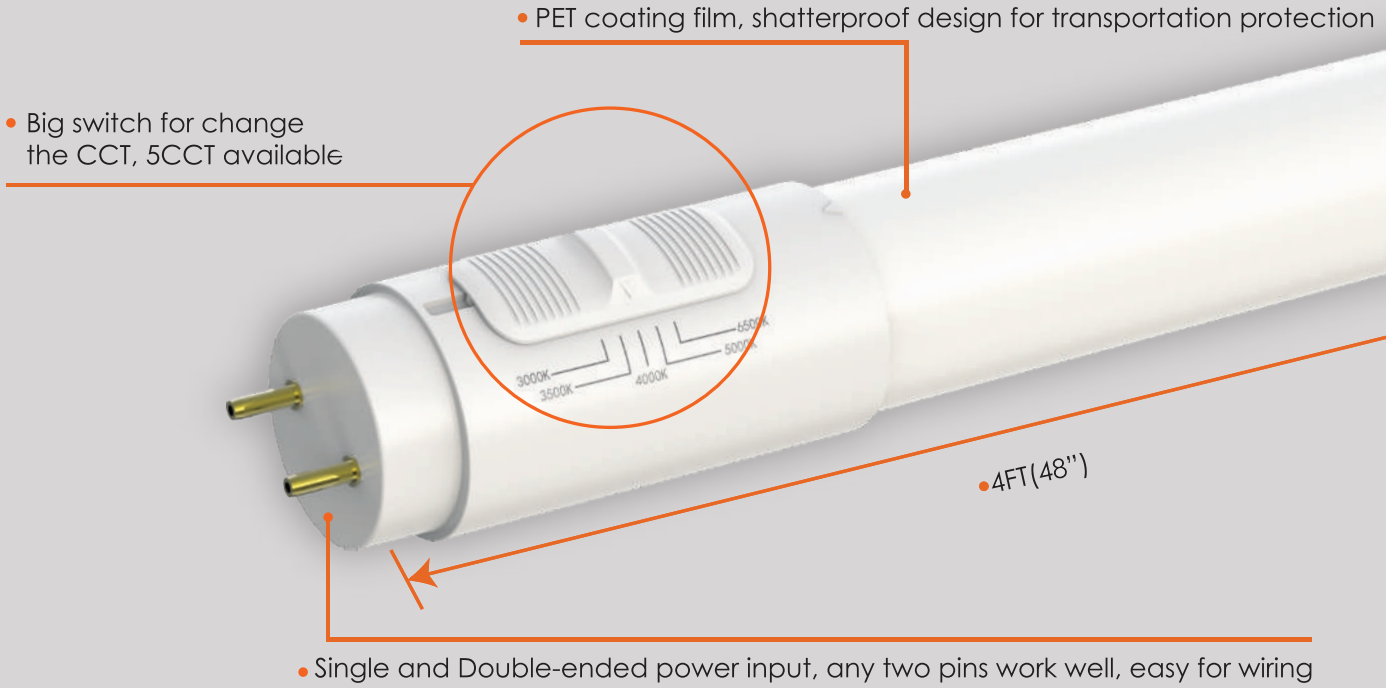

Product Details