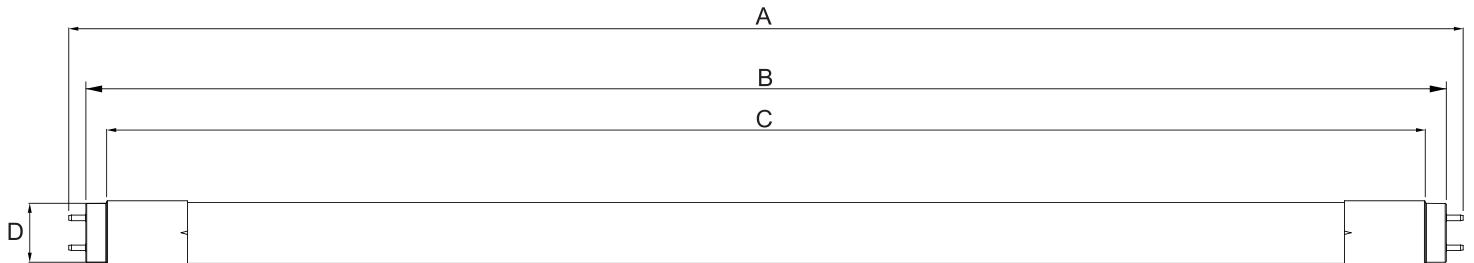

Project : _____
 Type : _____
 Drawn by : _____
 Catalogue No. : _____
 Date : _____

Specifications

Model No.		<input type="checkbox"/> VO-T8FT4W18-AB-347-5CCT
General	Size	4'
	Watts	18W
	Target Lamp	32W
	Lumen	2250LM
	Base	G13
	CCT	3000K/3500K/4000K/5000K/6500K
	Volts	AC120-347V
	CRI	>83
	Beam Angle	200°
	Hours Rated	50,000 hours
	Max Compartment Size	Length: 47.72in Width: 1in
	Ballasting Requirements	Ballast Compatible and Ballast Bypass
Electrical	Operating Frequency	50-60 Hz
	Power Factor	>0.9
	Wiring	Any 2 pins connected
	Surge Protection	Ring Wave Surge 2.5KV
Physical	Operating Temperature	-20°C (-4°F) to 45°C (113°F)
	Housing Material	Glass with PET Coating
	Housing Color	Milky
Additional Information	Net Weight (Kg)	0.22
	Additional Info	Multi-Voltage
	Warranty	5 years
Compliance	Safety Listing	cULus
	Location Rating	Dry
	DLC Approved	Under certification
	DLC ID	TBD

Features & Specifications

Construction	<ul style="list-style-type: none"> • Type A+B, work with ballast or AC120-347V direct power input, provides easy installation • High Compatibility: Work with 130+electronic ballasts, including emergency&dimming ballasts • Single and double-ended, any two pins connect works • 5CCT selectable, save inventory • Shatterproof design, lower the breakage rate also safe for shipping
Performance Data	<ul style="list-style-type: none"> • Available in 3000K/3500K/4000K/5000K/6500K, selectable color temperature • Electrical ratings:120-347V • Estimated life of over 100 000hours to L70 • 0-10V dimming • Operating temperature: -20°C (-4°F) to 45°C (113°F)
Compliances	<ul style="list-style-type: none"> • cULus certified • Meets NSF requirements (Food Zone (Non-Contact), Splash Zone, and Non-Food Zone) • DLC 5.1 Standard (Under Certification)

Dimensions & Weights

Model No.	VO-T8FT4W18-AB-347-5CCT
Length A in.(mm)	47.72 (1212.0)
Length B in.(mm)	47.17 (1198.0)
Length C in.(mm)	46.5 (1181.0)
Length D in.(mm)	1.13 (28.8)
Net weight kg.(lbs)	0.22 (0.49)