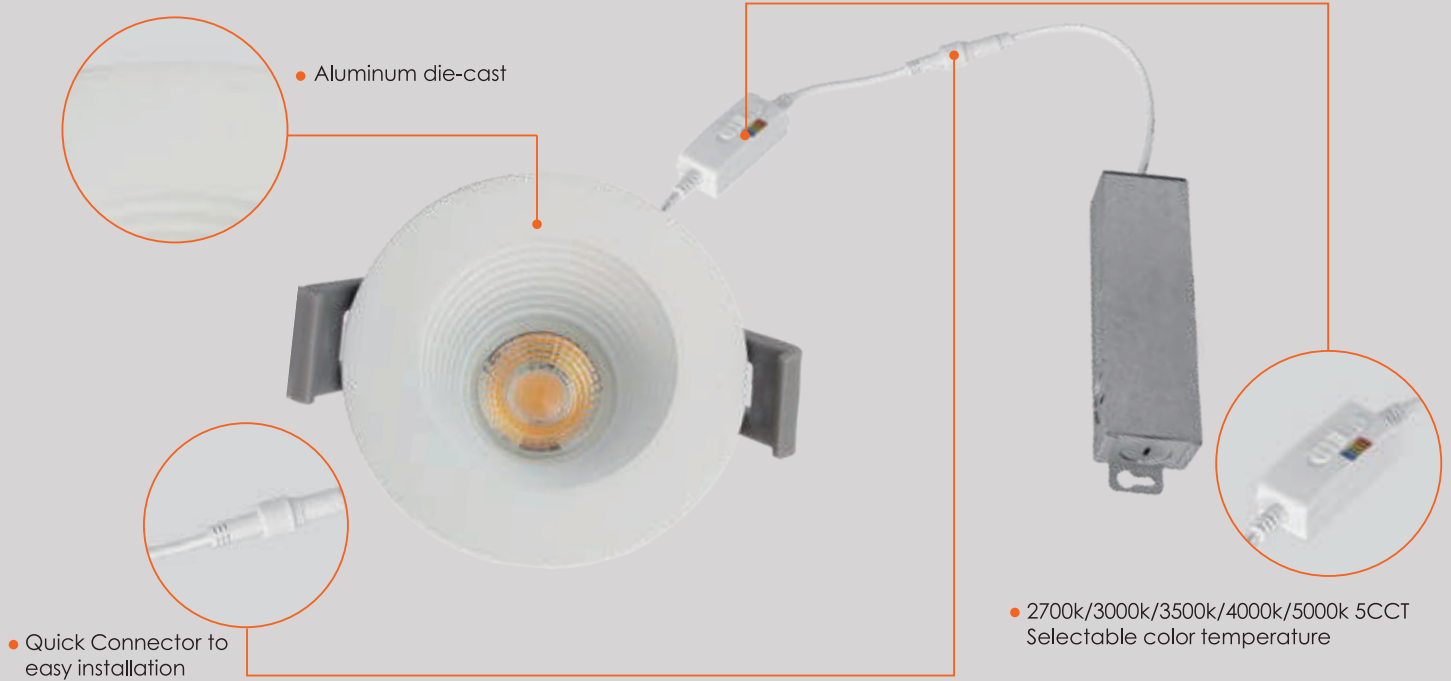

Product Details