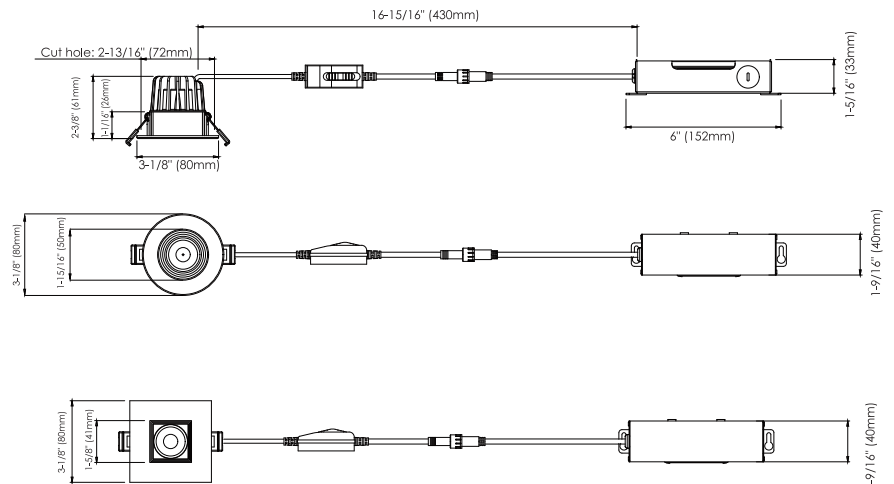

## Specifications

Model No.		<input type="checkbox"/> VO-RP2W8-120-D-5WAY/WH	<input type="checkbox"/> VO-RP2W8-120-D-5WAY/BK	<input type="checkbox"/> VO-SP2W8-120-D-5WAY/WH	<input type="checkbox"/> VO-SP2W8-120-D-5WAY/BK
General	Watts	8W	8W	8W	8W
	HID Equivalent	50W	50W	50W	50W
	Lumen	650Lm	650Lm	650Lm	650Lm
	CCT	2700K/3000K/3500K/4000K/5000K	2700K/3000K/3500K/4000K/5000K	2700K/3000K/3500K/4000K/5000K	2700K/3000K/3500K/4000K/5000K
	Volts	120V	120V	120V	120V
	CRI	>90	>90	>90	>90
	Beam Angel	34°	34°	34°	34°
	Hours Rated	50000 hours	50000 hours	50000 hours	50000 hours
	Min Compartment Size	3 1/8" x 2 3/8"	3 1/8" x 2 3/8"	3 1/8" x 2 3/8"	3 1/8" x 2 3/8"
Electrical	Operating Frequency	60Hz	60Hz	60Hz	60Hz
	Power Factor	>0.9	>0.9	>0.9	>0.9
	Operating Position	Both Horizontal&Vertical	Both Horizontal&Vertical	Both Horizontal&Vertical	Both Horizontal&Vertical
	Surge Protection	Built-in surge protection-2.5KV	Built-in surge protection-2.5KV	Built-in surge protection-2.5KV	Built-in surge protection-2.5KV
	Operating Temperature	-20°C /-4°F to 40°C/104°F	-20°C /-4°F to 40°C/104°F	-20°C /-4°F to 40°C/104°F	-20°C /-4°F to 40°C/104°F
Physical	Housing Color	White	Black	White	Black
	Weight (Kg)	Round: 0.34	Round: 0.34	Square:0.35	Square:0.35
Additional Information	Additional Info	5 way CCT	5 way CCT	5 way CCT	5 way CCT
	Rated For Enclosed Fixture	Yes	Yes	Yes	Yes
	Warranty	5 years	5 years	5 years	5 years
Compliance	Safety Listing	cETLus-Listed	cETLus-Listed	cETLus-Listed	cETLus-Listed
	Location Rating	Wet	Wet	Wet	Wet
	Energy Star	Yes	Yes	Yes	Yes
	DLC Approved	No	No	No	No
	DLC ID	No	No	No	No

## Dimensions & Weights

Model No.	VO-RP2W8-120-D-5WAY	VO-SP2W8-120-D-5WAY
Diameter in.(cm)	3 1/8"(8.0cm)	3 1/8"(8.0cm)
Height in. (cm)	2 3/8"(6.1cm)	2 3/8"(6.1cm)
Net weight (lbs)	0.75	0.77