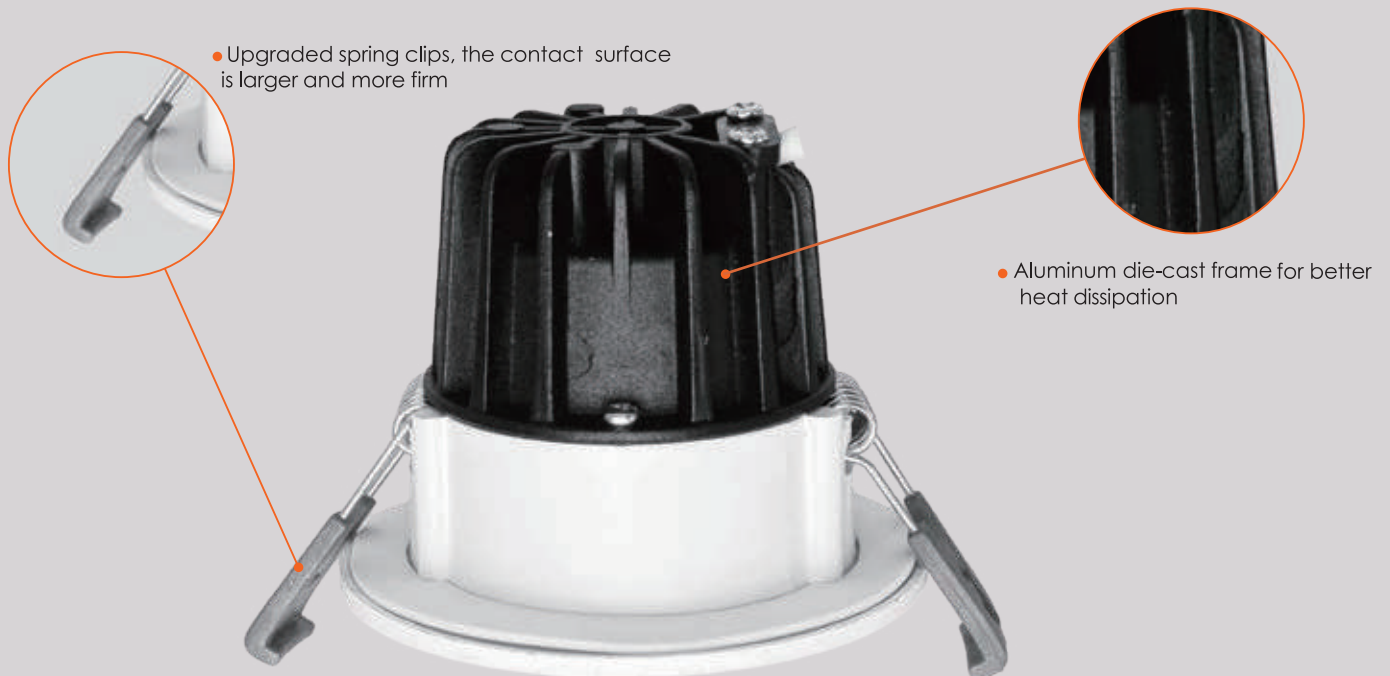

Product Details