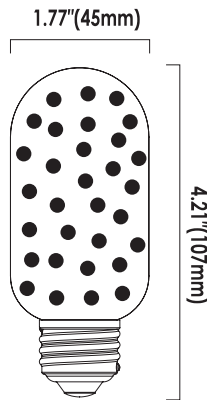

VO-FT45W7-26-30-D-M