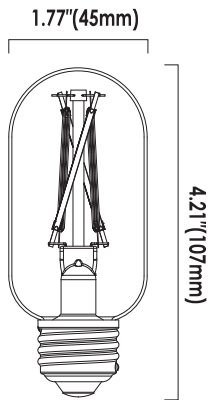

Project : _____
 Type : _____
 Drawn by : _____
 Catalogue No. : _____
 Date : _____

VO-FT45W7-26-XX-D

VO-FT45W7-26-30-D-M

VO-FT45-WH-W7-120

Specifications

Model No.		<input type="checkbox"/> VO-FT45W7-26-XX-D			<input type="checkbox"/> VO-FT45W7-26-30-D-M			<input type="checkbox"/> VO-FT45-WH-W7-120		
General	CCT	<input type="checkbox"/> 3000K	<input type="checkbox"/> 4000K	<input type="checkbox"/> 5000K	3000K			<input type="checkbox"/> 3000K	<input type="checkbox"/> 4000K	<input type="checkbox"/> 5000K
	Watts	7W			7W			7W		
	Lumen	800Lm			800Lm			800Lm		
	Base	E26			E26			E26		
	Volts	120V			120V			120V		
	CRI	>80			>80			>80		
	Beam Angle	360°			360°			360°		
	Hours Rated	15,000Hrs			15,000Hrs			15,000Hrs		
	Product Size	4.21"(H) x1.77"(Φ)			4.21"(H) x1.77"(Φ)			4.21"(H) x1.77"(Φ)		
Electrical	IP Grade	IP20			IP20			IP20		
	Power Factor	>0.7			>0.7			>0.7		
	Storage temperature	-25°C ~ 40°C			-25°C ~ 40°C			-25°C ~ 40°C		
	Operating Temperature	-25°C ~ 40°C			-25°C ~ 40°C			-25°C ~ 40°C		
Physical	Lens Material	Glass			Glass			Glass		
	Bulb Head Color	Clear			Milky			Clear		
	Weight (g)	32 (±5g)			32 (±5g)			32 (±5g)		
Additional Information	Additional Info	Dimmable			Dimmable			Dimmable		
	Warranty	3Years			3Years			3Years		
	Rated for Enclosed Fixture	No			No			No		
Compliance	Certification			cUL			cUL			

Compliances

- cUL
- IP20

Dimensions & Weights

Model	VO-FT45W7-26-XX-D	VO-FT45W7-26-30-D-M	VO-FT45-WH-W7-120
Diameter in. (mm)	1.77(45)	1.77(45)	1.77(45)
Height in. (mm)	4.21(107)	4.21(107)	4.21(107)
Net weight (g)	32 (±5g)	32 (±5g)	32 (±5g)