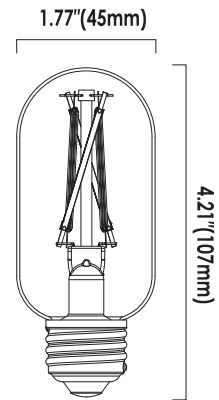

VO-FT45-WH-W7-120