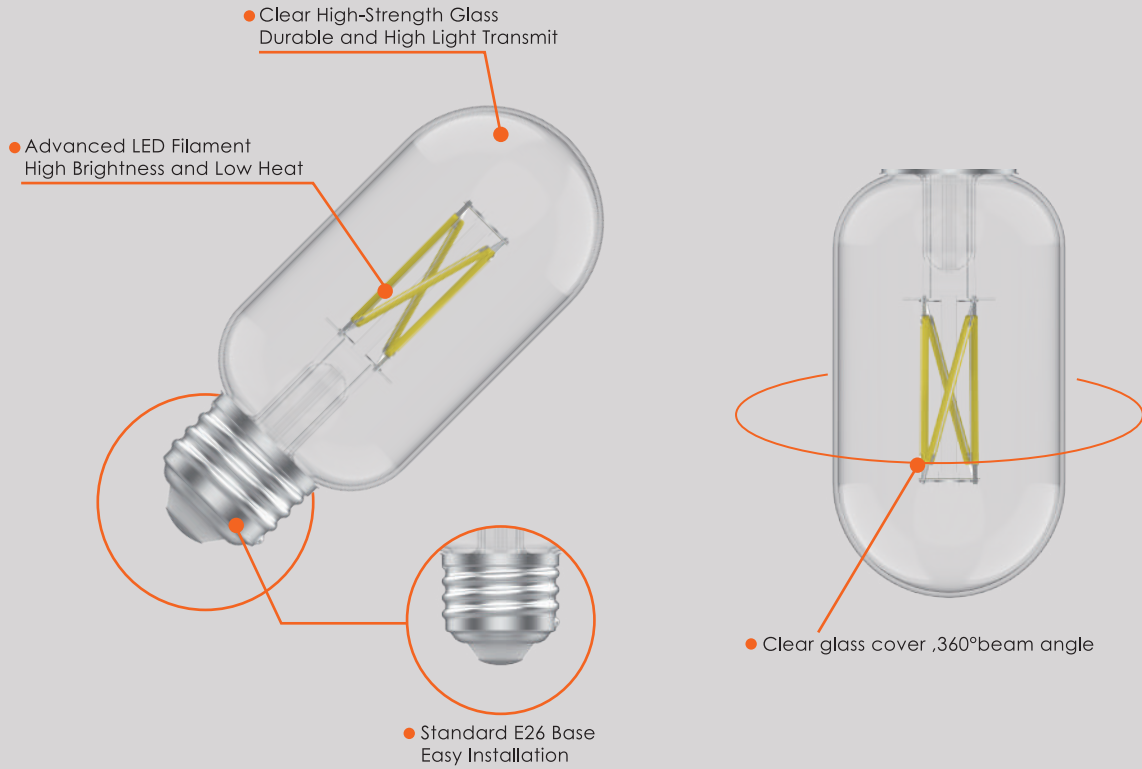

Product Details

Lumen Details

Model No.:	Watts (W)	2700K		3000K		4000K		5000K		6000K	
		Lumen Output (LM)	Efficiency (LM/W)	Lumen Output (LM)	Efficiency (LM/W)	Lumen Output (LM)	Efficiency (LM/W)	Lumen Output (LM)	Efficiency (LM/W)	Lumen Output (LM)	Efficiency (LM/W)
VO-FT45W7-26-XX-D	7W	///	///	959	141	829	122	850	125	///	///
VO-FT45W7-26-30-D-M	7W	///	///	851	125	///	///	///	///	///	///
VO-FT45-WH-W7-120	7W	///	///	959	141	829	122	850	125	///	///

Data is based upon tests performed in a controlled environment. Actual performance can vary depending on operating conditions. All products are subject to change or may be discontinued any time without notice. Please contact your Votatec customer service representative to confirm inventory levels at time of order