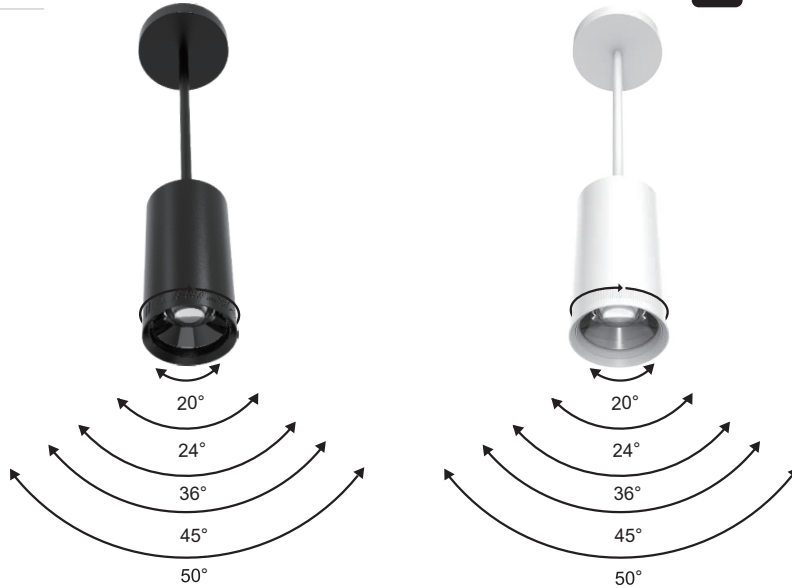

Project : _____
 Type : _____
 Drawn by : _____
 Catalogue No. : _____
 Date : _____

Specifications

Model No.		<input type="checkbox"/> VO-TRKW30CY-120-5WAY/WH	<input type="checkbox"/> VO-TRKW30CY-120-5WAY/BK
General	Watts	30/25/20W ADJ	30/25/20W ADJ
	Halogen Equivalent	50-250W	50-250W
	Lumen	2700lm	2700lm
	Base	Ceiling trays	Ceiling trays
	CCT	27/30/35/40/50K ADJ	27/30/35/40/50K ADJ
	Volts	AC120V	AC120V
	CRI	90	90
	Beam Angel	20-50°	20-50°
Hours Rated	50000 hours	50000 hours	
Electrical	Operating Frequency	60Hz	60Hz
	Power Factor	>0.9	>0.9
	Operating Position	Damp Location	Damp Location
	Surge Protection	4KV	4KV
	Operating Temperature	-13°F~104°F	-13°F~104°F
Physical	Lens Material	PC	PC
	Housing Color	White	Black
Additional Information	Additional Info	CCT+Power adjustable	CCT+Power adjustable
	Rated For Enclosed Fixture	NO	NO
	Warranty	5 Years	5 Years
Compliance	Safety Listing	ETL Listed	ETL Listed
	Location Rating	Damp	Damp
	Energy Star	No	No
	DLC Approved	Premium 5.1	Premium 5.1
DLC ID	S-5FSY2S	S-5FSY2S	

Compliances

- ETL certified for damp locations
- DLC Premium

Application

- Residential, Offices, Restaurants, Entryways and various Commercial & Hospitality environments.

Dimensions & Weights

Model No.	VO-TRKW30CY-120-5WAY
Diameter in.(cm)	3.35in(8.5cm)
Height in. (cm)	6.89in(17.5cm) 12in(30cm)
Net weight lbs(kg)	2.91 lb(1.32kg)