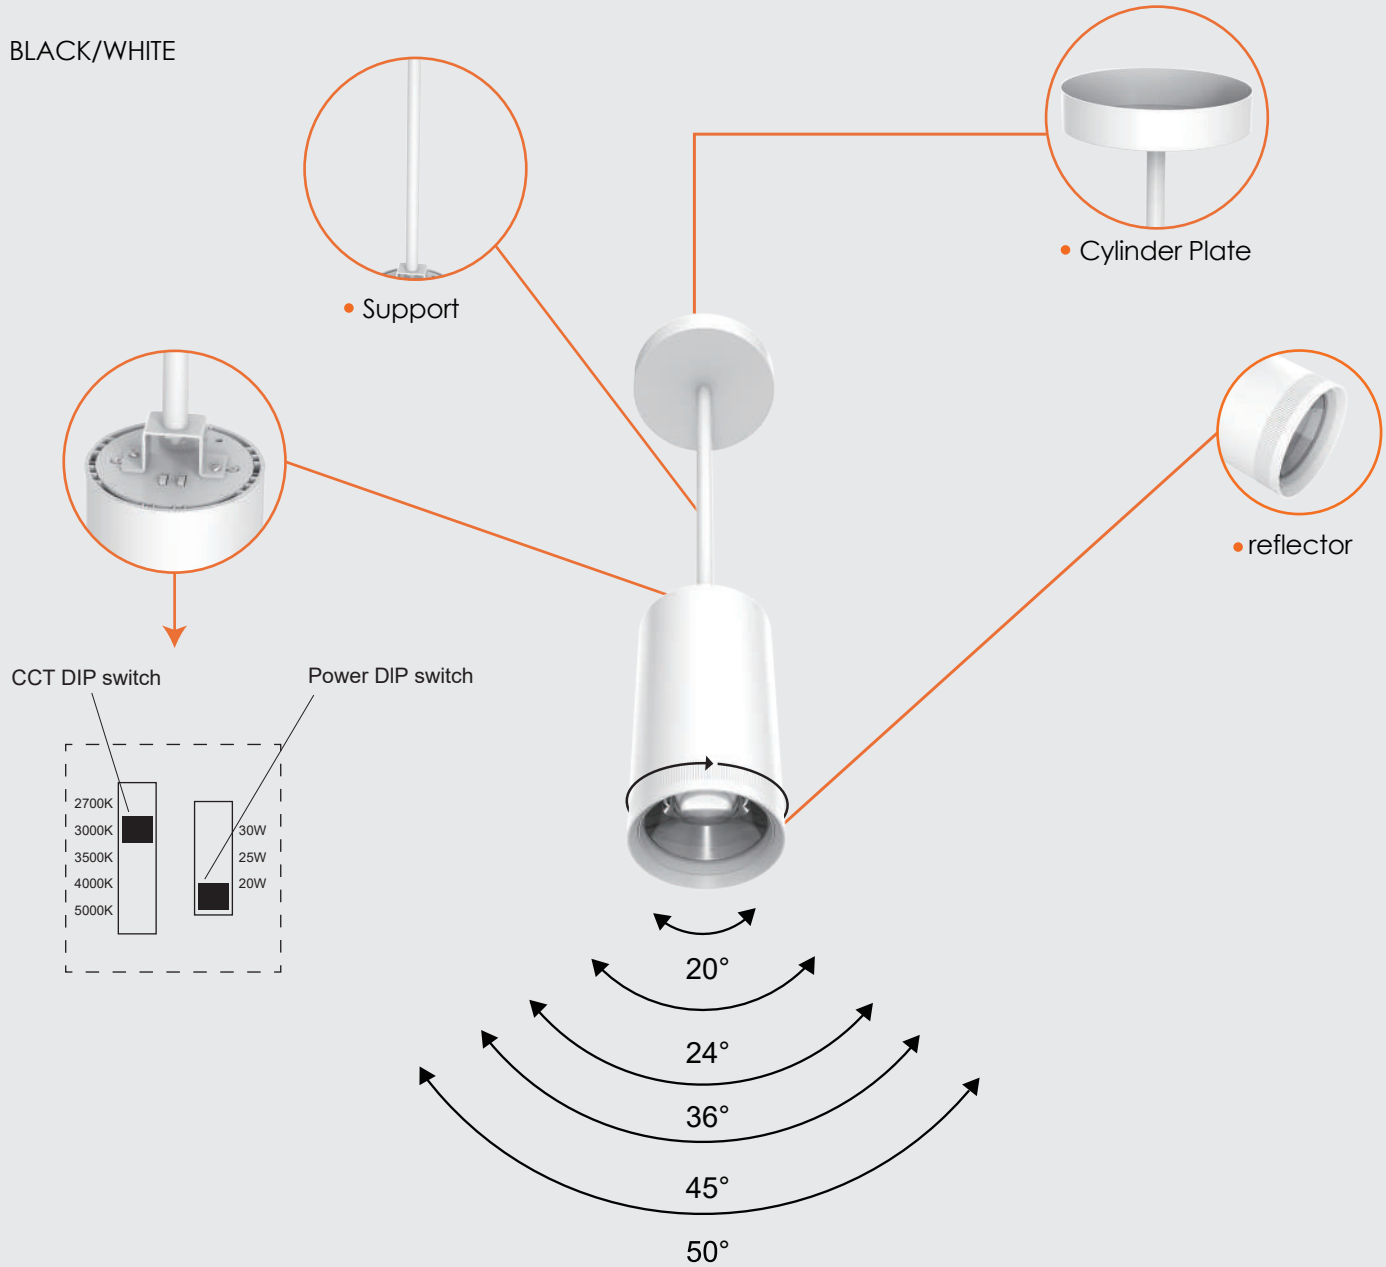

Compliances

- ETL certified for damp locations
- DLC Premium

Application

- Residential, Offices, Restaurants, Entryways and various Commercial & Hospitality environments.

Dimensions & Weights

Model No.	VO-TRKW30CY-120-5WAY
Diameter in.(cm)	3.35in(8.5cm)
Height in. (cm)	6.89in(17.5cm) 12in(30cm)
Net weight lbs(kg)	2.91 lb(1.32kg)

Product Details

BLACK/WHITE

Accessories(Order Separately)

Order Code	Accessory Name	Compatibale with
Plate	White / Black Cylinder Plate	VO-TRKW30CY-120-5WAY

White / Black Cylinder Plate

Lumen Details

Model	Power	2700K		3000K		3500K		4000K		5000K	
		Lumen Output(LM)	Efficiency (LM/W)	Lumen Output(LM)	Efficiency (LM/W)	Lumen Output(LM)	Efficiency (LM/W)	Lumen Output(LM)	Efficiency (LM/W)	Lumen Output(LM)	Efficiency (LM/W)
VO-TRKW30CY-120-5WAY	20W	1901LM	95.05	2005.8LM	100.29	2102.8LM	105.14	2145.4LM	107.27	2073.2LM	103.66
	25W	2290LM	91.6	2435.75LM	97.43	2573.5LM	102.94	2626.75LM	105.07	2507.5LM	100.3
	30W	2595.9LM	86.53	2898.9LM	96.63	2948.1LM	98.27	3034.8LM	101.16	2901.3LM	96.71