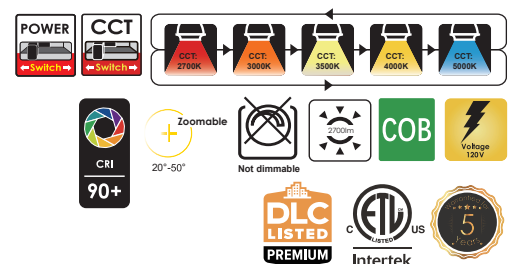

- Available with suspending installation and surface-mounted installation

Performance Data

- 30/25/20W, 2700K/3000/3500/4000/5000K selectable
- 90+ CRI
- Electrical ratings: AC120V
- No dimming
- Operating temperature: -25°C~40°C (-13°F~104°F)
- Zoomable beam angle: 20°-50° adjustable

Compliances

- ETL certified for damp locations
- DLC Premium

Application

- Residential, Offices, Restaurants, Entryways and various Commercial & Hospitality environments.

Dimensions & Weights

Model No.	VO-TRKW30CY-120-5WAY
Diameter in.(cm)	3.35in(8.5cm)
Height in. (cm)	6.89in(17.5cm) 12in(30cm)
Net weight lbs(kg)	2.91 lb(1.32kg)

Product Details

BLACK/WHITE

Accessories(Order Separately)

Order Code	Accessory Name	Compatibale with
Plate	White / Black Cylinder Plate	VO-TRKW30CY-120-5WAY

White / Black Cylinder Plate

Lumen Details

Model	Power	2700K		3000K		3500K		4000K		5000K	
		Lumen Output(LM)	Efficiency (LM/W)	Lumen Output(LM)	Efficiency (LM/W)	Lumen Output(LM)	Efficiency (LM/W)	Lumen Output(LM)	Efficiency (LM/W)	Lumen Output(LM)	Efficiency (LM/W)
VO-TRKW30CY-120-5WAY	20W	1901LM	95.05	2005.8LM	100.29	2102.8LM	105.14	2145.4LM	107.27	2073.2LM	103.66
	25W	2290LM	91.6	2435.75LM	97.43	2573.5LM	102.94	2626.75LM	105.07	2507.5LM	100.3
	30W	2595.9LM	86.53	2898.9LM	96.63	2948.1LM	98.27	3034.8LM	101.16	2901.3LM	96.71