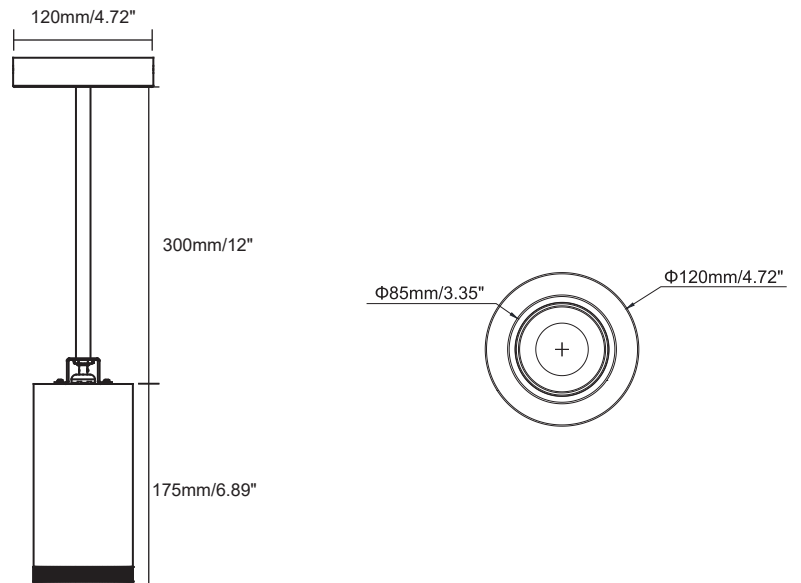

- Available with suspending installation and surface-mounted installation

Performance Data

- 30/25/20W, 2700K/3000/3500/4000/5000K selectable
- 90+ CRI
- Electrical ratings: AC120V
- No dimming
- Operating temperature: -25°C~40°C (-13°F~104°F)
- Zoomable beam angle: 20°-50° adjustable

Compliances

- ETL certified for damp locations
- DLC Premium

Application

- Residential, Offices, Restaurants, Entryways and various Commercial & Hospitality environments.

Dimensions & Weights

Model No.	VO-TRKW30CY-120-5WAY
Diameter in.(cm)	3.35in(8.5cm)
Height in. (cm)	6.89in(17.5cm) 12in(30cm)
Net weight lbs(kg)	2.91 lb(1.32kg)

Product Details

BLACK/WHITE

Accessories(Order Separately)

Order Code	Accessory Name	Compatibale with
Plate	White / Black Cylinder Plate	VO-TRKW30CY-120-5WAY

White / Black Cylinder Plate

Lumen Details

Model	Power	2700K		3000K		3500K		4000K		5000K	
		Lumen Output(LM)	Efficiency (LM/W)	Lumen Output(LM)	Efficiency (LM/W)	Lumen Output(LM)	Efficiency (LM/W)	Lumen Output(LM)	Efficiency (LM/W)	Lumen Output(LM)	Efficiency (LM/W)
VO-TRKW30CY-120-5WAY	20W	1901LM	95.05	2005.8LM	100.29	2102.8LM	105.14	2145.4LM	107.27	2073.2LM	103.66
	25W	2290LM	91.6	2435.75LM	97.43	2573.5LM	102.94	2626.75LM	105.07	2507.5LM	100.3
	30W	2595.9LM	86.53	2898.9LM	96.63	2948.1LM	98.27	3034.8LM	101.16	2901.3LM	96.71