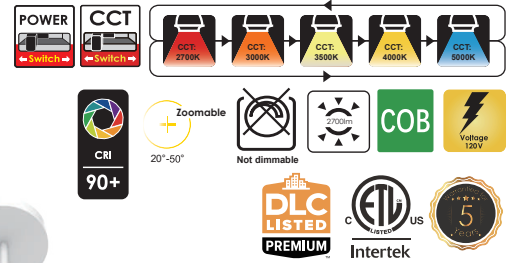

Project : _____
 Type : _____
 Drawn by : _____
 Catalogue No. : _____
 Date : _____

Specifications

Model No.		<input type="checkbox"/> VO-TRKW30CY-120-5WAY/WH	<input type="checkbox"/> VO-TRKW30CY-120-5WAY/BK
General	Watts	30/25/20W ADJ	30/25/20W ADJ
	Halogen Equivalent	50-250W	50-250W
	Lumen	2700lm	2700lm
	Base	Ceiling trays	Ceiling trays
	CCT	27/30/35/40/50K ADJ	27/30/35/40/50K ADJ
	Volts	AC120V	AC120V
	CRI	90	90
	Beam Angel	20-50°	20-50°
Hours Rated	50000 hours	50000 hours	
Electrical	Operating Frequency	60Hz	60Hz
	Power Factor	>0.9	>0.9
	Operating Position	Damp Location	Damp Location
	Surge Protection	4KV	4KV
	Operating Temperature	-13°F~104°F	-13°F~104°F
Physical	Lens Material	PC	PC
	Housing Color	White	Black
Additional Information	Additional Info	CCT+Power adjustable	CCT+Power adjustable
	Rated For Enclosed Fixture	NO	NO
	Warranty	5 Years	5 Years
Compliance	Safety Listing	ETL Listed	ETL Listed
	Location Rating	Damp	Damp
	Energy Star	No	No
	DLC Approved	Premium 5.1	Premium 5.1
DLC ID	S-5FSY2S	S-5FSY2S	

Compliances

- ETL certified for damp locations
- DLC Premium

Application

- Residential, Offices, Restaurants, Entryways and various Commercial & Hospitality environments.

Dimensions & Weights

Model No.	VO-TRKW30CY-120-5WAY
Diameter in.(cm)	3.35in(8.5cm)
Height in. (cm)	6.89in(17.5cm) 12in(30cm)
Net weight lbs(kg)	2.91 lb(1.32kg)